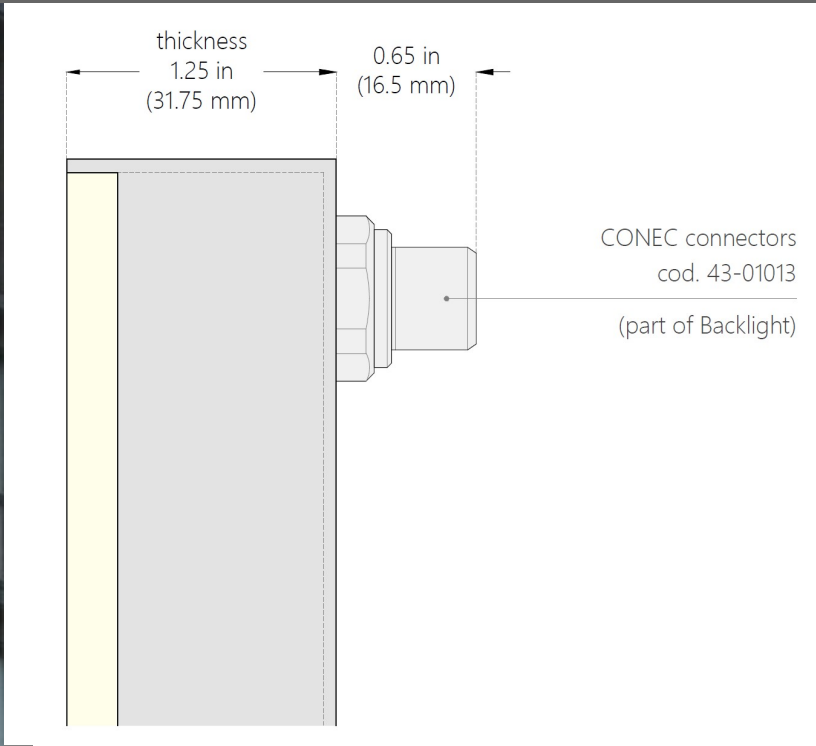

WETTY EXTERIOR

SYSTEM DESCRIPTION

PRODUCT SPECIFICATIONS

INPUT	24 VDC
KELVIN	3200K
CRI	>95
DIMMING	LUTRON
WATTAGE	28W line/mt - 9 line/ft
LUMENS	High bright 570 lm perlinear ft (1632 mm per linear mt) of longer side
LENGHT	2736 mm (107.7 In)
WIDTH	152.4 mm (6 in)
WEIGHT	25 Kg/sq. Mt - 5.7 lbs / sq. ft
THICKNESS	28.0 mm - 1.1 in (panel+system)
CABLE OPTION B	
IP GRADE	IP40
WET LOCATION	DAMP LOCATION (ON REQUEST)
CERTIFICATIONS	CE - EAC -cULus - Rohs- Storage Area of Clothes Closet