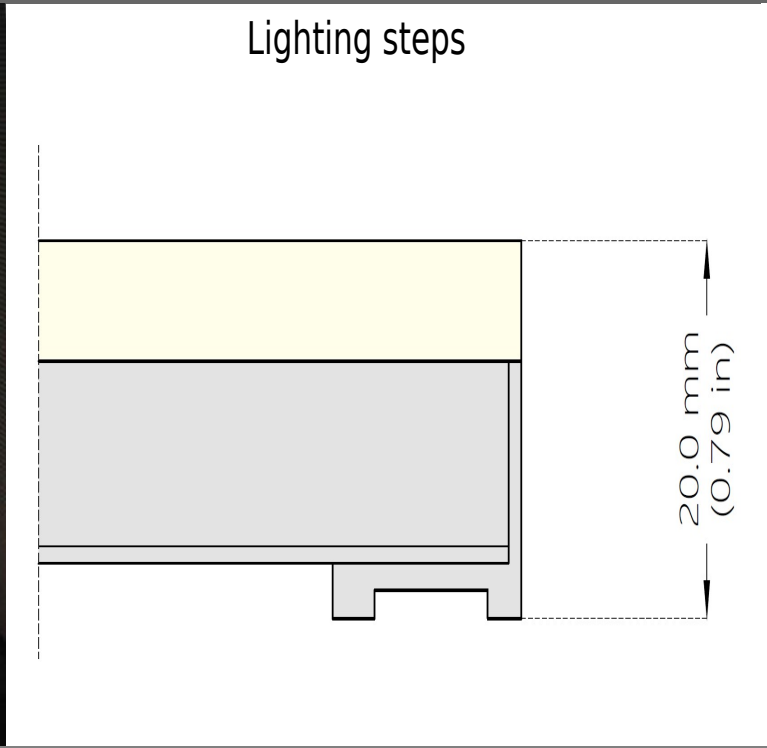

# MAGIC CLOUD FLOOR

## SYSTEMS DESCRIPTIONS

## PRODUCT SPECIFICATIONS

INPUT		24 VDC
KELVIN		4000K
CRI		>95
DIMMING		0-10V
WATTAGE		28W line/mt - 9 W line /ft
LUMENS		High bright 570 lm per linear ft ( 1632 lm per linear mt ) of longer side
LENGHT		custom
WIDTH		custom
WEIGHT		25 Kg/sq. Mt - 5.7 lbs / sq. ft
THICKNESS		28.0 mm - 1.1 in ( panel+system)
CABLE OPTION B		
IP GRADE		IP40
WET LOCATION		DAMP LOCATION ( ON REQUEST )
CERTIFICATIONS	CE - EAC -cULus - Rohs- Storage Area of Clothes Closet	