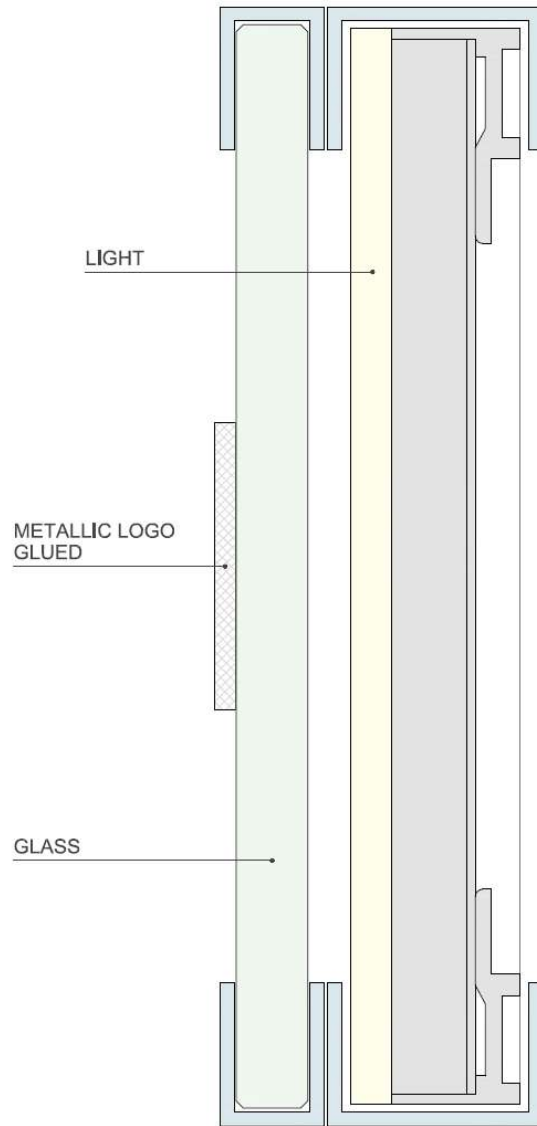

SYSTEM

Lighting Module

Family MAGIC CLOUD

Technical Spec

INPUT 24 VDC
DIMMING ELV/MLV, 0-10V, DALI ,LUTRON , DMX
WATTAGE 14 W and 28 W / line mt - 4.5 and 9.0 W / line ft
LUMENS depending on module size
MIN SIZE 101.6 mm x 101.6 mm - 4 in x 4 in
MAX SIZE 1219.2 mm x 3048 mm - 48 in x 120 in
 (for different sizes please contact us)
WEIGHT 25 Kg/ sq. mt - 5.7 lbs/sq.ft
THICKNESS 23.5 mm - 0.925 in (not including the frame)
CERTIFICATIONS CE-EAC-cULus-Storage Area of Clothes Closet
IP GRADE IP40
DRY LOCATION (DAMP LOCATION UNDER REQUEST)

Kelvin Options

2700 K
 3200 K
 3500 K
 4100 K
 5000 K
 Tunable
 (2700 to 6500K)
 RGB
 RGB+W
 (double layer)

CRI

>80
 >95

PRODUCT USED

Some inspirations

SIGNAGES

MANUFACTURER : BACKLIGHT srl