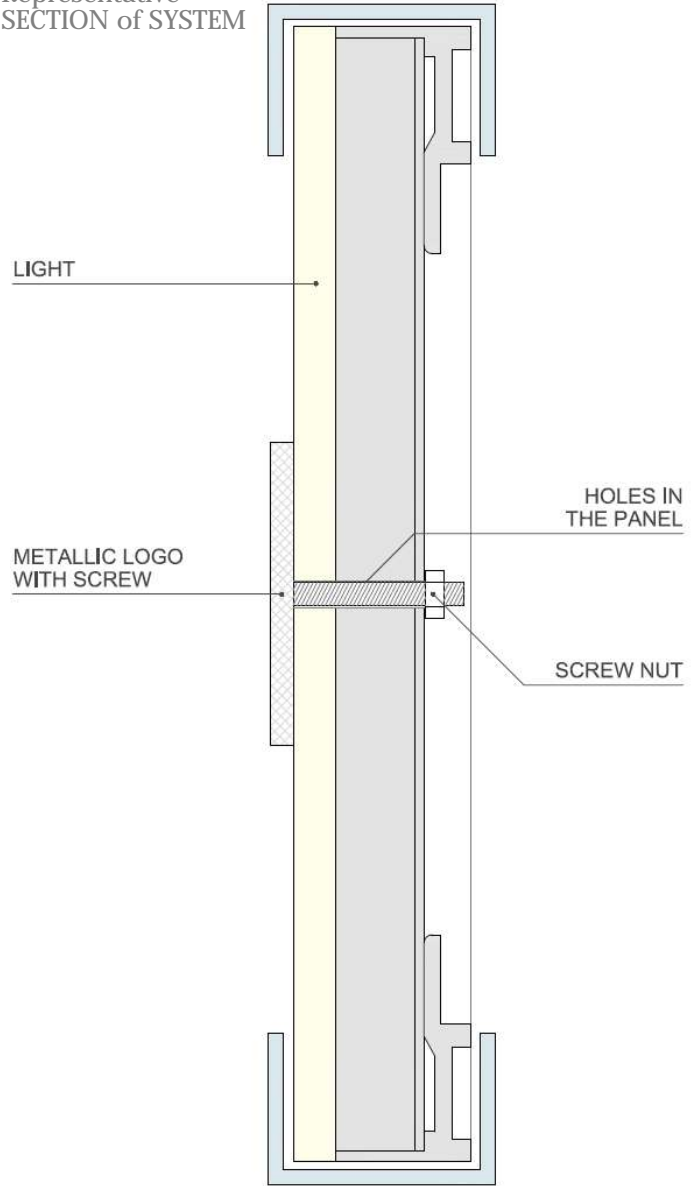

Kelvin Options

CRI

PRODUCT USED

Family MAGIC CLOUD

INPUT 24 VDC
DIMMING ELV/MLV, 0-10V, DALI ,LUTRON , DMX
WATTAGE 14 W and 28 W / line mt - 4.5 and 9.0 W / line ft
LUMENS depending on module size
MIN SIZE 101.6 mm x 101.6 mm - 4 in x 4 in
MAX SIZE 1219.2 mm x 3048 mm - 48 in x 120 in
 (for different sizes please contact us)
WEIGHT 25 Kg/ sq. mt - 5.7 lbs/sq.ft
THICKNESS 23.5 mm - 0.925 in (not including the frame)
CERTIFICATIONS CE-EAC-cULus-Storage Area of Clothes Closet
IP GRADE IP40
DRY LOCATION (DAMP LOCATION UNDER REQUEST)

2700 K
 3200 K
 3500 K
 4100 K
 5000 K
 Tunable
 (2700 to 6500K)
 RGB
 RGB+W
 (double layer)

>80
 >95

Some inspirations

SIGNAGES

MANUFACTURER : BACKLIGHT srl

CONTACT info@backlightsrl.com

SYSTEM

Representative SCOPE of WORK

Description of SYSTEM

System for Indoor Signages

Representative SECTION of SYSTEM

Lighting Module

Family MAGIC CLOUD

Technical Spec

INPUT 24 VDC
DIMMING ELV/MLV, 0-10V, DALI, LUTRON, DMX
WATTAGE 14 W and 28 W / line mt - 4.5 and 9.0 W / line ft
LUMENS depending on module size
MIN SIZE 101.6 mm x 101.6 mm - 4 in x 4 in
MAX SIZE 1219.2 mm x 3048 mm - 48 in x 120 in
 (for different sizes please contact us)
WEIGHT 25 Kg/ sq. mt - 5.7 lbs/sq.ft
THICKNESS 23.5 mm - 0.925 in (not including the frame)
CERTIFICATIONS CE-EAC-cULus-Storage Area of Clothes Closet
IP GRADE IP40
DRY LOCATION (DAMP LOCATION UNDER REQUEST)