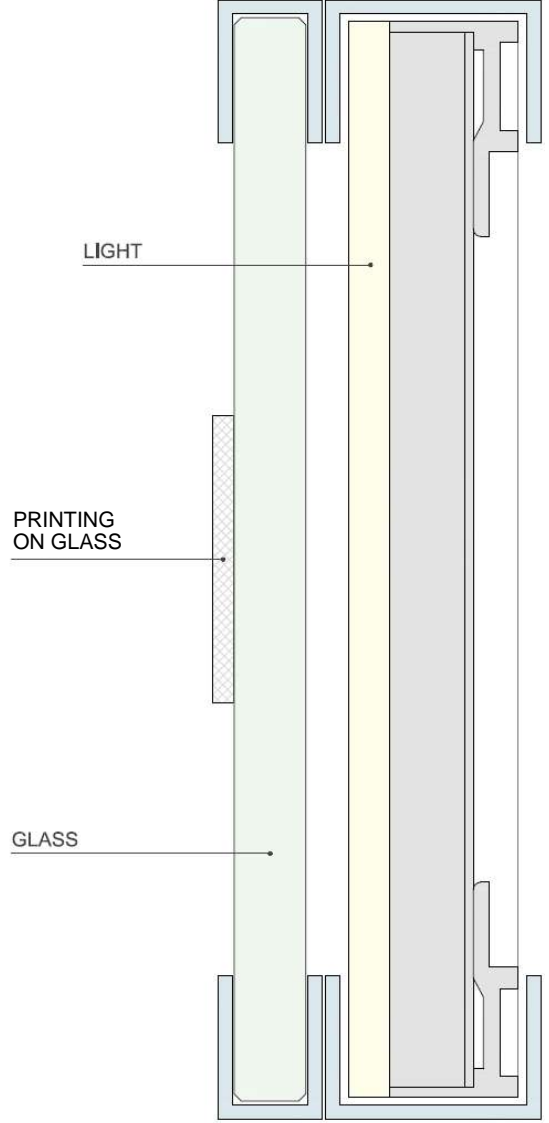

SYSTEM

Lighting Module

Family MAGIC CLOUD

Technical Spec

INPUT 24 VDC
DIMMING ELV/MLV, 0-10V, DALI ,LUTRON , DMX
WATTAGE 14 W and 28 W / line mt - 4.5 and 9.0 W / line ft
LUMENS depending on module size
MIN SIZE 101.6 mm x 101.6 mm - 4 in x 4 in
MAX SIZE 1219.2 mm x 3048 mm - 48 in x 120 in
 (for different sizes please contact us)
WEIGHT 25 Kg/ sq. mt - 5.7 lbs/sq.ft
THICKNESS 23.5 mm - 0.925 in (not including the frame)
CERTIFICATIONS CE-EAC-cULus-Storage Area of Clothes Closet
IP GRADE IP40
DRY LOCATION (DAMP LOCATION UNDER REQUEST)

CONTACT info@backlightsrl.com

Representative SCOPE of WORK

Description of SYSTEM

Representative SECTION of SYSTEM

SYSTEM

System for Indoor Signages visible from outside

Lighting Module

Technical Spec

Kelvin Options

CRI

PRODUCT USED

Family MAGIC CLOUD

INPUT 24 VDC
DIMMING ELV/MLV, 0-10V, DALI ,LUTRON , DMX
WATTAGE 14 W and 28 W / line mt - 4.5 and 9.0 W / line ft
LUMENS depending on module size
MIN SIZE 101.6 mm x 101.6 mm - 4 in x 4 in
MAX SIZE 1219.2 mm x 3048 mm - 48 in x 120 in
 (for different sizes please contact us)
WEIGHT 25 Kg/ sq. mt - 5.7 lbs/sq.ft
THICKNESS 23.5 mm - 0.925 in (not including the frame)
CERTIFICATIONS CE-EAC-cULus-Storage Area of Clothes Closet
IP GRADE IP40
DRY LOCATION (DAMP LOCATION UNDER REQUEST)

Description of SYSTEM

System for Indoor Signages

Representative SECTION of SYSTEM

Lighting Module

Family MAGIC CLOUD

Technical Spec

INPUT 24 VDC
DIMMING ELV/MLV, 0-10V, DALI, LUTRON, DMX
WATTAGE 14 W and 28 W / line mt - 4.5 and 9.0 W / line ft
LUMENS depending on module size
MIN SIZE 101.6 mm x 101.6 mm - 4 in x 4 in
MAX SIZE 1219.2 mm x 3048 mm - 48 in x 120 in
 (for different sizes please contact us)
WEIGHT 25 Kg/ sq. mt - 5.7 lbs/sq.ft
THICKNESS 23.5 mm - 0.925 in (not including the frame)
CERTIFICATIONS CE-EAC-cULus-Storage Area of Clothes Closet
IP GRADE IP40
DRY LOCATION (DAMP LOCATION UNDER REQUEST)