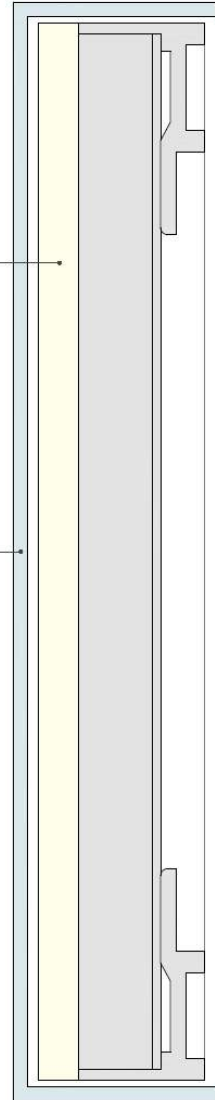

SYSTEM

Lighting Module

Family MAGIC CLOUD

Technical Spec

INPUT 24 VDC
DIMMING ELV/MLV, 0-10V, DALI ,LUTRON , DMX
WATTAGE 14 W and 28 W / line mt - 4.5 and 9.0 W / line ft
LUMENS depending on module size
MIN SIZE 101.6 mm x 101.6 mm - 4 in x 4 in
MAX SIZE 1219.2 mm x 3048 mm - 48 in x 120 in
 (for different sizes please contact us)
WEIGHT 25 Kg/ sq. mt - 5.7 lbs/sq.ft
THICKNESS 23.5 mm - 0.925 in (not including the frame)
CERTIFICATIONS CE-EAC-cULus-Storage Area of Clothes Closet
IP GRADE IP40
DRY LOCATION (DAMP LOCATION UNDER REQUEST)

Kelvin Options

2700 K
 3200 K
 3500 K
 4100 K
 5000 K
 Tunable
 (2700 to 6500K)
 RGB
 RGB+W
 (double layer)

CRI

>80
 >95

PRODUCT USED

Some inspirations

SIGNAGES

MANUFACTURER : BACKLIGHT srl

CONTACT info@backlightsrl.com

Representative SCOPE of WORK

Description of SYSTEM

Representative SECTION of SYSTEM

SYSTEM

System for Indoor/Outdoor Signages

LIGHT

METAL BOX WITH LASER CUT LOGO

Lighting Module

Technical Spec

Kelvin Options

CRI

PRODUCT USED

Family MAGIC CLOUD

INPUT 24 VDC
 DIMMING ELV/MLV, 0-10V, DALI, LUTRON, DMX
 WATTAGE 14 W and 28 W / line mt - 4.5 and 9.0 W / line ft
 LUMENS depending on module size
 MIN SIZE 101.6 mm x 101.6 mm - 4 in x 4 in
 MAX SIZE 1219.2 mm x 3048 mm - 48 in x 120 in
 (for different sizes please contact us)
 WEIGHT 25 Kg/ sq. mt - 5.7 lbs/sq.ft
 THICKNESS 23.5 mm - 0.925 in (not including the iron)
 CERTIFICATIONS CE-EAC-cULus-Storage Area of Clothes Closet
 IP GRADE IP40
 DRY LOCATION (DAMP LOCATION UNDER REQUEST)