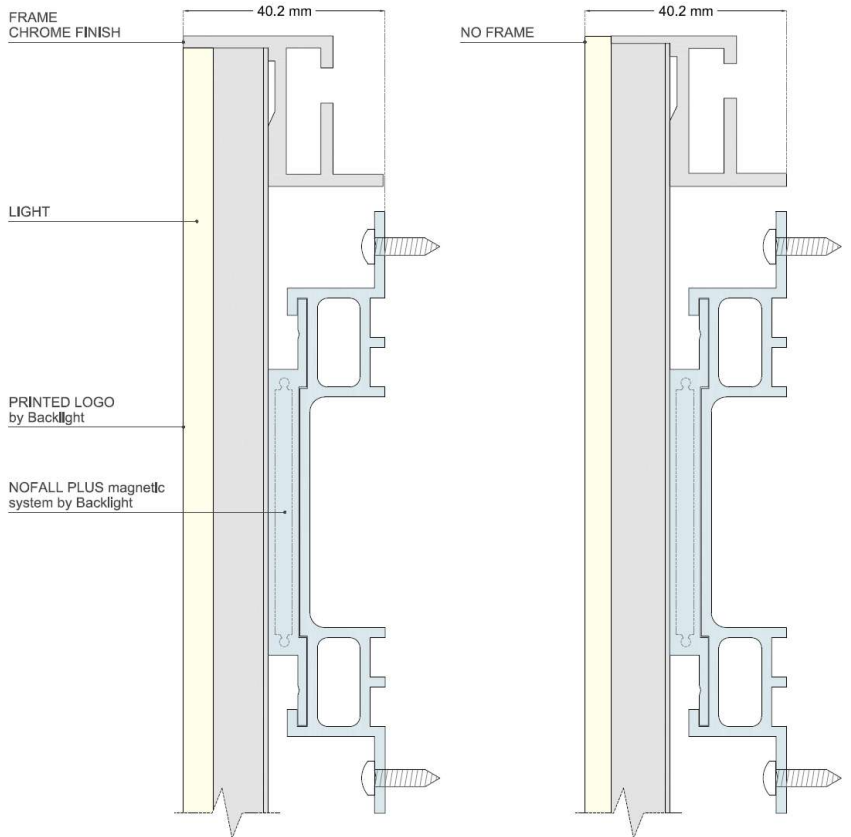

Lighting Module

Technical Spec

Kelvin Options

CRI

PRODUCT USED

Family MAGIC CLOUD

INPUT 24 VDC
 DIMMING ELV/MLV, 0-10V, DALI, LUTRON, DMX
 WATTAGE 14 W and 28 W / line mt - 4.5 and 9.0 W / line ft
 LUMENS depending on module size
 MIN SIZE 101.6 mm x 101.6 mm - 4 in x 4 in
 MAX SIZE 1219.2 mm x 3048 mm - 48 in x 120 in
 (for different sizes please contact us)
 WEIGHT 25 Kg/ sq. mt - 5.7 lbs/sq.ft
 THICKNESS 23.5 mm - 0.925 in (not including the iron)
 CERTIFICATIONS CE-EAC-cULus-Storage Area of Clothes Closet
 IP GRADE IP40
 DRY LOCATION (DAMP LOCATION UNDER REQUEST)

Description of SYSTEM

System for Indoor Signages

Representative SECTION of SYSTEM

OPTION 1

OPTION 2

Lighting Module

PRODUCT USED

Family MAGIC CLOUD
NOFALL PLUS

Technical Spec

INPUT 24 VDC
 DIMMING ELV/MLV, 0-10V, DALI ,LUTRON , DMX
 WATTAGE 14 W and 28 W / line mt - 4.5 and 9.0 W / line ft
 LUMENS depending on module size
 MIN SIZE 101.6 mm x 101.6 mm - 4 in x 4 in
 MAX SIZE 609.6 mm x 3048 mm - 24 in x 120 in
 (for different sizes please contact us)
 WEIGHT 25 Kg/ sq. mt - 5.7 lbs/sq.ft
 THICKNESS as per section
 CERTIFICATIONS CE-EAC-cULus-Storage Area of Clothes Closet
 IP GRADE IP40
 DRY LOCATION (DAMP LOCATION UNDER REQUEST)