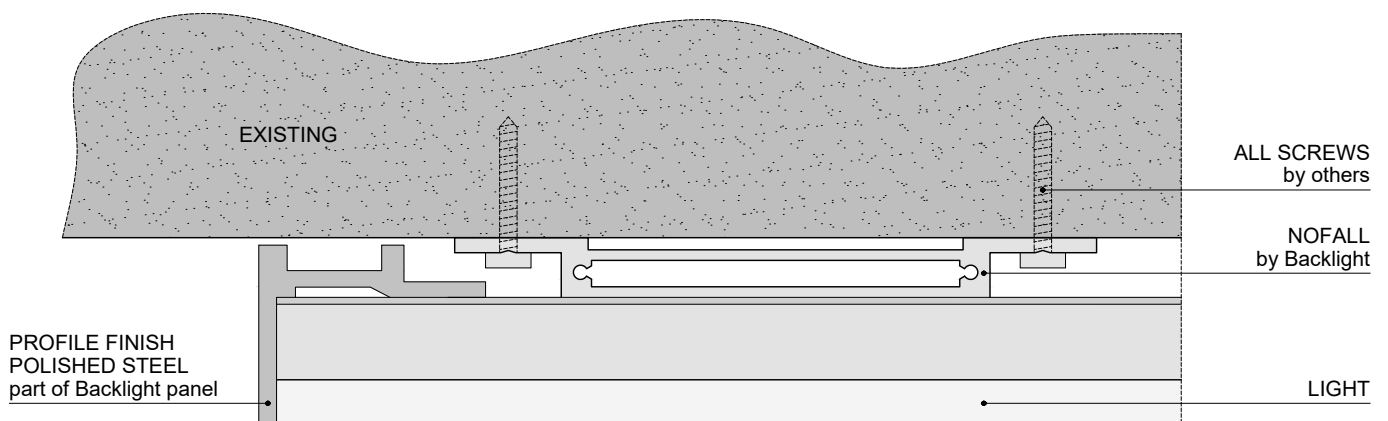

POSSIBLE CUSTOM SHAPES :

GENERAL SPECIFICATION

DIMENSION	Made to measure : overall size: width 6.0 to 79.0 in (152.4 x 2006.6 mm) length 4.0 to 120.0 in (101.6 x 3048.0 mm)
COLOUR TEMPERATURES	 2700 K  3200 K  3500 K  4100 K  5000 K  Tunable white  RGB  RGB +W and other K under request
INPUT VOLTAGE	24V DC
DRIVER	AC DC 24V DC OUTPUT (class 2 Power Unit)
DIMMABILITY	by all existing systems
POWER CONSUMPTION	Standard bright 4.5 W per linear ft (14 W per linear mt) High bright 9.0 W per linear ft (28 W per linear mt)
WEIGHT	5.7 lbs/sq. ft (25 Kg/sq. mt)
IP GRADE	IP40
LUMEN DELIVERED	Standard bright 280 lm per linear ft (890 lm per linear mt) High bright 570 lm per linear ft (1632 lm per linear mt)
LIFE TIME	70.000 hrs
WARRANTY	3 Years (36 month)
CERTIFICATIONS	<ul style="list-style-type: none"> • Ceiling surface Mounted • Ceiling recessed Type IC Inherently protected • Wall surface Mounted • NEW Storage Area of a Clothes Closet • UL94 (in accordance with the requirements of ASTM E 84, ANSI / UL 723, or CAN / ULC-S102)*  

SECTION: 2A-N

Nofall

TYPE OF FIXING	SURFACE
NAME OF FIXING SYSTEM	NOFALL
BACKLIGHT MODELS ABLE TO BE FIXED BY NOFALL	MAGIC CLOUD - FLUSH
DIMENSION	Overall size: width 6.0 to 79.0 in (152.4 to 2006.6 mm) length 4.0 to 120.0 in (101.6 to 3048.0 mm)

SECTION: 7A-N

FIXING SYSTEMS *Nofall*

Suggested for big panels
NOFALL

* Backlight panel position will be adjustable once installed