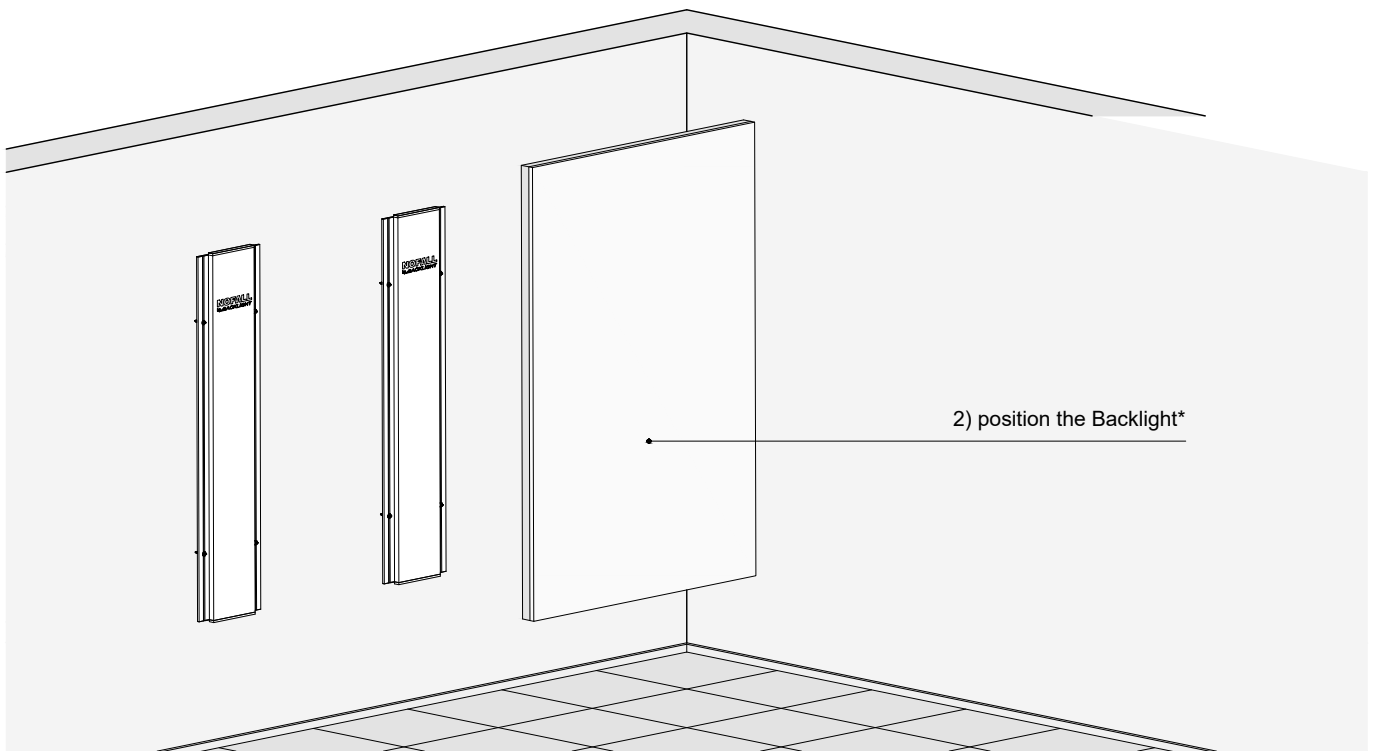

POSSIBLE CUSTOM SHAPES :

GENERAL SPECIFICATION

DIMENSION	Made to measure : overall size: width 6.0 to 79.0 in (152.4 x 2006.6 mm) length 4.0 to 120.0 in (101.6 x 3048.0 mm)
COLOUR TEMPERATURES	 2700 K  3200 K  3500 K  4100 K  5000 K  Tunable white  RGB  RGB +W and other K under request
INPUT VOLTAGE	24V DC
DRIVER	AC DC 24V DC OUTPUT (class 2 Power Unit)
DIMMABILITY	by all existing systems
POWER CONSUMPTION	Standard bright 4.5 W per linear ft (14 W per linear mt) High bright 9.0 W per linear ft (28 W per linear mt)
WEIGHT	5.7 lbs/sq. ft (25 Kg/sq. mt)
IP GRADE	IP40
LUMEN DELIVERED	Standard bright 280 lm per linear ft (890 lm per linear mt) High bright 570 lm per linear ft (1632 lm per linear mt)
LIFE TIME	70.000 hrs
WARRANTY	3 Years (36 month)
CERTIFICATIONS	<ul style="list-style-type: none"> • Ceiling surface Mounted • Ceiling recessed Type IC Inherently protected • Wall surface Mounted • NEW Storage Area of a Clothes Closet • UL94 (in accordance with the requirements of ASTM E 84, ANSI / UL 723, or CAN / ULC-S102)*  

SECTION: 2A-N

Nofall

TYPE OF FIXING	SURFACE
NAME OF FIXING SYSTEM	NOFALL
BACKLIGHT MODELS ABLE TO BE FIXED BY NOFALL	MAGIC CLOUD - FLUSH
DIMENSION	Overall size: width 6.0 to 79.0 in (152.4 to 2006.6 mm) length 4.0 to 120.0 in (101.6 to 3048.0 mm)

SECTION: 7A-N

FIXING SYSTEMS *Nofall*

Suggested for big panels
NOFALL

* Backlight panel position will be adjustable once installed