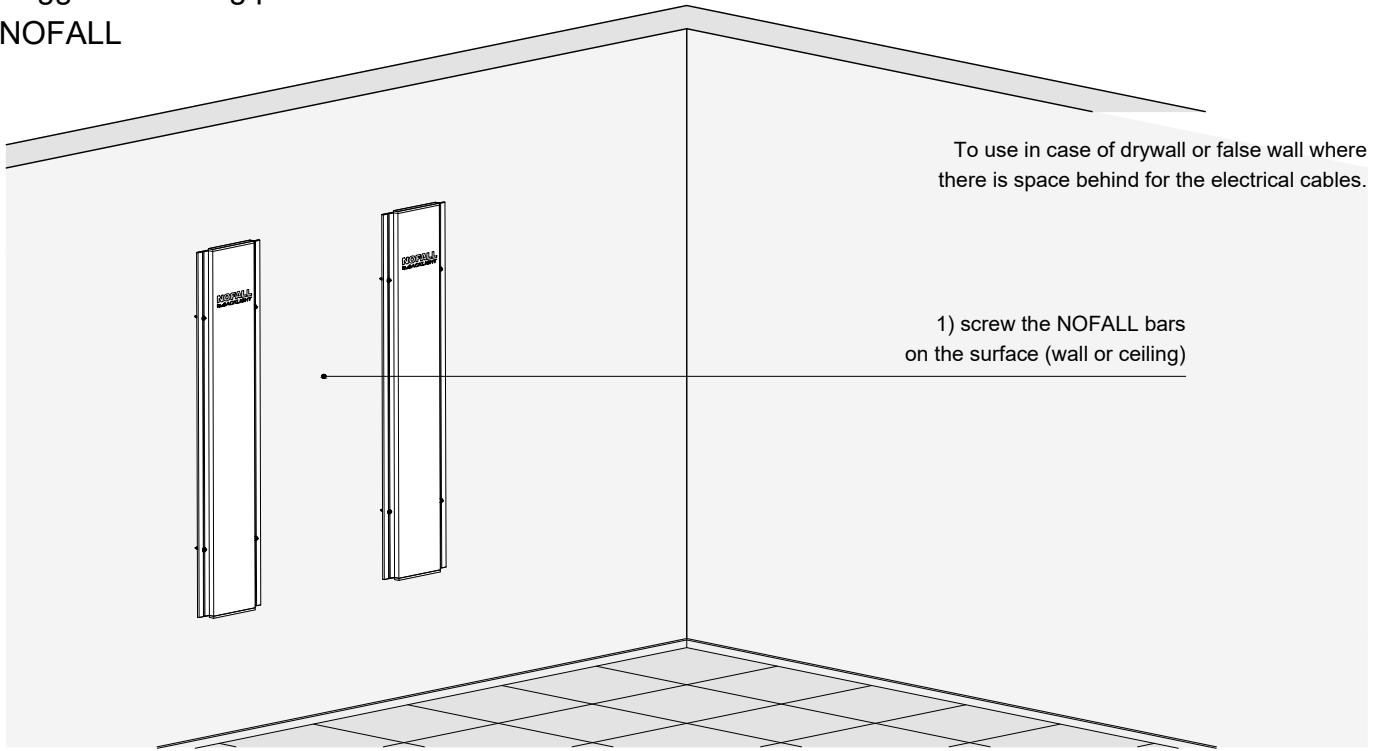

POSSIBLE CUSTOM SHAPES :

GENERAL SPECIFICATION

DIMENSION	Made to measure : overall size: width 6.0 to 79.0 in (152.4 x 2006.6 mm) length 4.0 to 120.0 in (101.6 x 3048.0 mm)
COLOUR TEMPERATURES	 2700 K  3200 K  3500 K  4100 K  5000 K  Tunable white  RGB  RGB +W and other K under request
INPUT VOLTAGE	24V DC
DRIVER	AC DC 24V DC OUTPUT (class 2 Power Unit)
DIMMABILITY	by all existing systems
POWER CONSUMPTION	Standard bright 4.5 W per linear ft (14 W per linear mt) High bright 9.0 W per linear ft (28 W per linear mt)
WEIGHT	5.7 lbs/sq. ft (25 Kg/sq. mt)
IP GRADE	IP40
LUMEN DELIVERED	Standard bright 280 lm per linear ft (890 lm per linear mt) High bright 570 lm per linear ft (1632 lm per linear mt)
LIFE TIME	70.000 hrs
WARRANTY	3 Years (36 month)
CERTIFICATIONS	<ul style="list-style-type: none"> • Ceiling surface Mounted • Ceiling recessed Type IC Inherently protected • Wall surface Mounted • NEW Storage Area of a Clothes Closet • UL94 (in accordance with the requirements of ASTM E 84, ANSI / UL 723, or CAN / ULC-S102)*  

SECTION: 2A-N

Nofall

TYPE OF FIXING	SURFACE
NAME OF FIXING SYSTEM	NOFALL
BACKLIGHT MODELS ABLE TO BE FIXED BY NOFALL	MAGIC CLOUD - FLUSH
DIMENSION	Overall size: width 6.0 to 79.0 in (152.4 to 2006.6 mm) length 4.0 to 120.0 in (101.6 to 3048.0 mm)

SECTION: 7A-N

FIXING SYSTEMS *Nofall*

Suggested for big panels
NOFALL

* Backlight panel position will be adjustable once installed