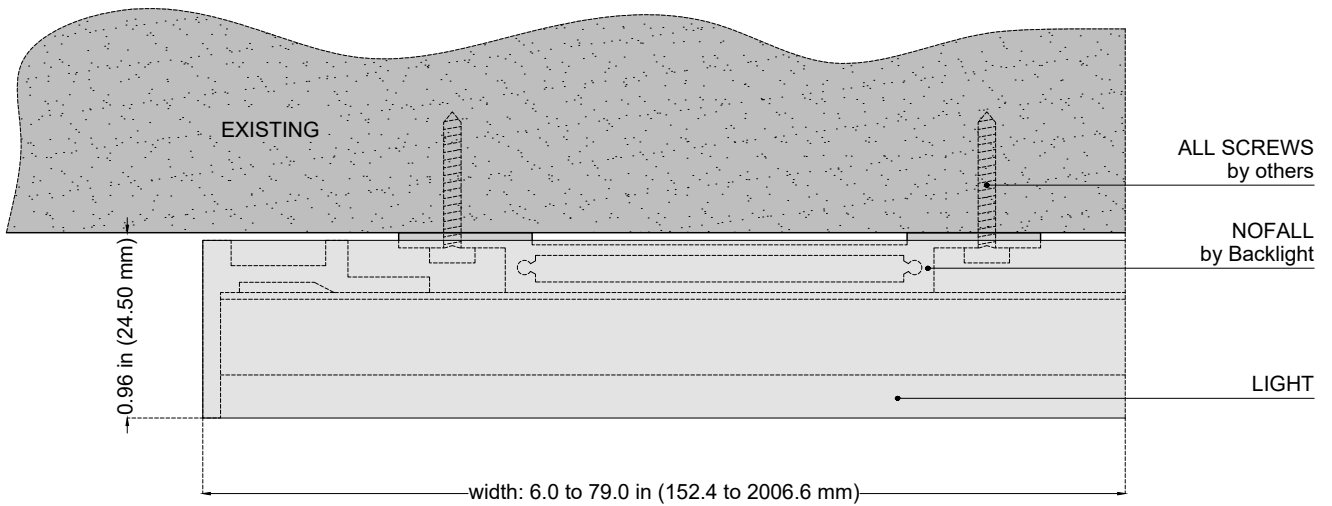

POSSIBLE CUSTOM SHAPES :

GENERAL SPECIFICATION

DIMENSION	Made to measure : overall size: width 6.0 to 79.0 in (152.4 x 2006.6 mm) length 4.0 to 120.0 in (101.6 x 3048.0 mm)
COLOUR TEMPERATURES	 2700 K  3200 K  3500 K  4100 K  5000 K  Tunable white  RGB  RGB +W and other K under request
INPUT VOLTAGE	24V DC
DRIVER	AC DC 24V DC OUTPUT (class 2 Power Unit)
DIMMABILITY	by all existing systems
POWER CONSUMPTION	Standard bright 4.5 W per linear ft (14 W per linear mt) High bright 9.0 W per linear ft (28 W per linear mt)
WEIGHT	5.7 lbs/sq. ft (25 Kg/sq. mt)
IP GRADE	IP40
LUMEN DELIVERED	Standard bright 280 lm per linear ft (890 lm per linear mt) High bright 570 lm per linear ft (1632 lm per linear mt)
LIFE TIME	70.000 hrs
WARRANTY	3 Years (36 month)
CERTIFICATIONS	<ul style="list-style-type: none"> • Ceiling surface Mounted • Ceiling recessed Type IC Inherently protected • Wall surface Mounted • NEW Storage Area of a Clothes Closet • UL94 (in accordance with the requirements of ASTM E 84, ANSI / UL 723, or CAN / ULC-S102)*  

* to be asked at the order time if needed.

Nofall

TYPE OF FIXING	SURFACE
NAME OF FIXING SYSTEM	NOFALL
BACKLIGHT MODELS ABLE TO BE FIXED BY NOFALL	MAGIC CLOUD - FLUSH
DIMENSION	Overall size: width 6.0 to 79.0 in (152.4 to 2006.6 mm) length 4.0 to 120.0 in (101.6 to 3048.0 mm)

SECTION: 2A-N

Nofall

TYPE OF FIXING	SURFACE
NAME OF FIXING SYSTEM	NOFALL
BACKLIGHT MODELS ABLE TO BE FIXED BY NOFALL	MAGIC CLOUD - FLUSH
DIMENSION	Overall size: width 6.0 to 79.0 in (152.4 to 2006.6 mm) length 4.0 to 120.0 in (101.6 to 3048.0 mm)

SECTION: 7A-N

FIXING SYSTEMS *Nofall*

Suggested for big panels
NOFALL

* Backlight panel position will be adjustable once installed