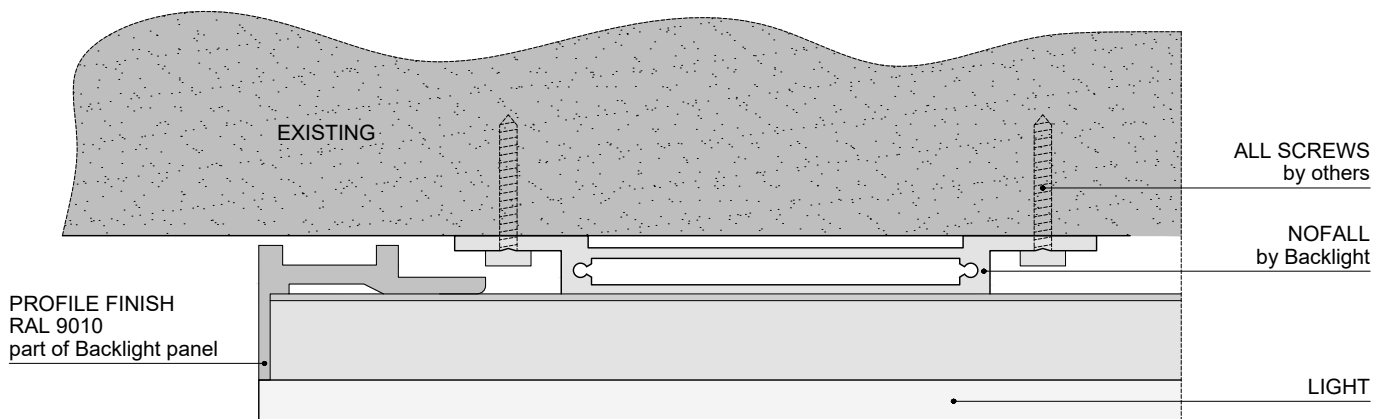

POSSIBLE CUSTOM SHAPES :

GENERAL SPECIFICATION

DIMENSION	Made to measure : overall size: width 6.0 to 79.0 in (152.4 x 2006.6 mm) length 4.0 to 120.0 in (101.6 x 3048.0 mm)
COLOUR TEMPERATURES	 2700 K  3200 K  3500 K  4100 K  5000 K  Tunable white  RGB  RGB +W and other K under request
INPUT VOLTAGE	24V DC
DRIVER	AC DC 24V DC OUTPUT (class 2 Power Unit)
DIMMABILITY	by all existing systems
POWER CONSUMPTION	Standard bright 4.5 W per linear ft (14 W per linear mt) High bright 9.0 W per linear ft (28 W per linear mt)
WEIGHT	5.7 lbs/sq. ft (25 Kg/sq. mt)
IP GRADE	IP40
LUMEN DELIVERED	Standard bright 280 lm per linear ft (890 lm per linear mt) High bright 570 lm per linear ft (1632 lm per linear mt)
LIFE TIME	70.000 hrs
WARRANTY	3 Years (36 month)
CERTIFICATIONS	<ul style="list-style-type: none"> • Ceiling surface Mounted • Ceiling recessed Type IC Inherently protected • Wall surface Mounted • NEW Storage Area of a Clothes Closet • UL94 (in accordance with the requirements of ASTM E 84, ANSI / UL 723, or CAN / ULC-S102)*  

* to be asked at the order time if needed.

Nofall

TYPE OF FIXING	SURFACE
NAME OF FIXING SYSTEM	NOFALL
BACKLIGHT MODELS ABLE TO BE FIXED BY NOFALL	MAGIC CLOUD - FLUSH
DIMENSION	Overall size: width 6.0 to 79.0 in (152.4 to 2006.6 mm) length 4.0 to 120.0 in (101.6 to 3048.0 mm)

SECTION: 2A-N

Nofall

TYPE OF FIXING	SURFACE
NAME OF FIXING SYSTEM	NOFALL
BACKLIGHT MODELS ABLE TO BE FIXED BY NOFALL	MAGIC CLOUD - FLUSH
DIMENSION	Overall size: width 6.0 to 79.0 in (152.4 to 2006.6 mm) length 4.0 to 120.0 in (101.6 to 3048.0 mm)