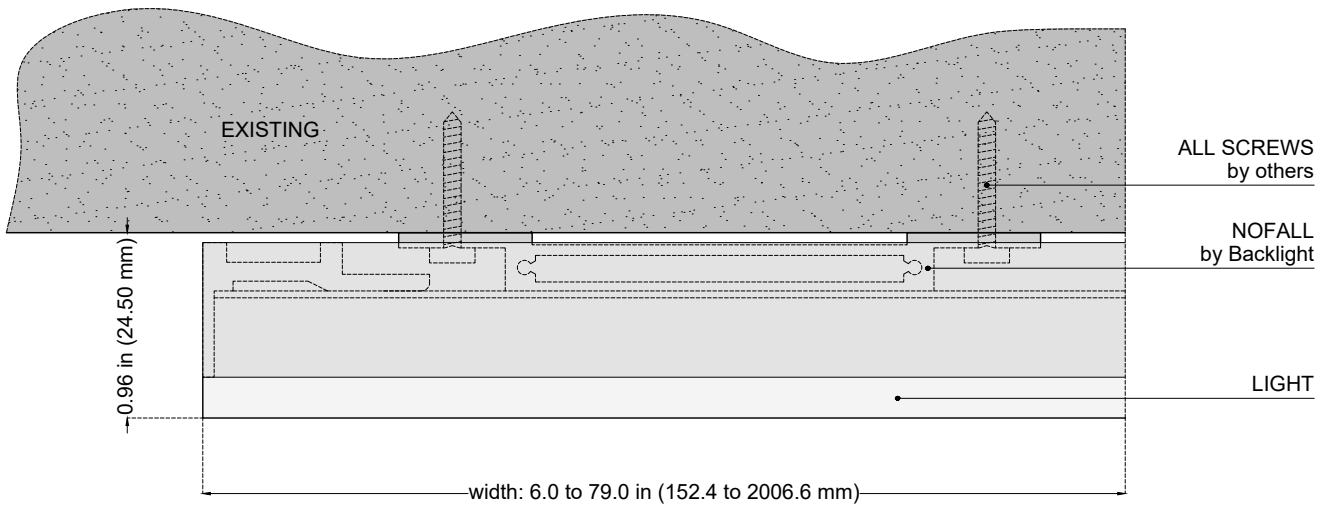

POSSIBLE CUSTOM SHAPES :

GENERAL SPECIFICATION

DIMENSION	Made to measure : overall size: width 6.0 to 79.0 in (152.4 x 2006.6 mm) length 4.0 to 120.0 in (101.6 x 3048.0 mm)
COLOUR TEMPERATURES	 2700 K  3200 K  3500 K  4100 K  5000 K  Tunable white  RGB  RGB +W and other K under request
INPUT VOLTAGE	24V DC
DRIVER	AC DC 24V DC OUTPUT (class 2 Power Unit)
DIMMABILITY	by all existing systems
POWER CONSUMPTION	Standard bright 4.5 W per linear ft (14 W per linear mt) High bright 9.0 W per linear ft (28 W per linear mt)
WEIGHT	5.7 lbs/sq. ft (25 Kg/sq. mt)
IP GRADE	IP40
LUMEN DELIVERED	Standard bright 280 lm per linear ft (890 lm per linear mt) High bright 570 lm per linear ft (1632 lm per linear mt)
LIFE TIME	70.000 hrs
WARRANTY	3 Years (36 month)
CERTIFICATIONS	<ul style="list-style-type: none"> • Ceiling surface Mounted • Ceiling recessed Type IC Inherently protected • Wall surface Mounted • NEW Storage Area of a Clothes Closet • UL94 (in accordance with the requirements of ASTM E 84, ANSI / UL 723, or CAN / ULC-S102)*  

* to be asked at the order time if needed.

Nofall

TYPE OF FIXING	SURFACE
NAME OF FIXING SYSTEM	NOFALL
BACKLIGHT MODELS ABLE TO BE FIXED BY NOFALL	MAGIC CLOUD - FLUSH
DIMENSION	Overall size: width 6.0 to 79.0 in (152.4 to 2006.6 mm) length 4.0 to 120.0 in (101.6 to 3048.0 mm)

SECTION: 2A-N

Nofall

TYPE OF FIXING	SURFACE
NAME OF FIXING SYSTEM	NOFALL
BACKLIGHT MODELS ABLE TO BE FIXED BY NOFALL	MAGIC CLOUD - FLUSH
DIMENSION	Overall size: width 6.0 to 79.0 in (152.4 to 2006.6 mm) length 4.0 to 120.0 in (101.6 to 3048.0 mm)

SECTION: 7A-N

FIXING SYSTEMS *Nofall*

Suggested for big panels
NOFALL

* Backlight panel position will be adjustable once installed