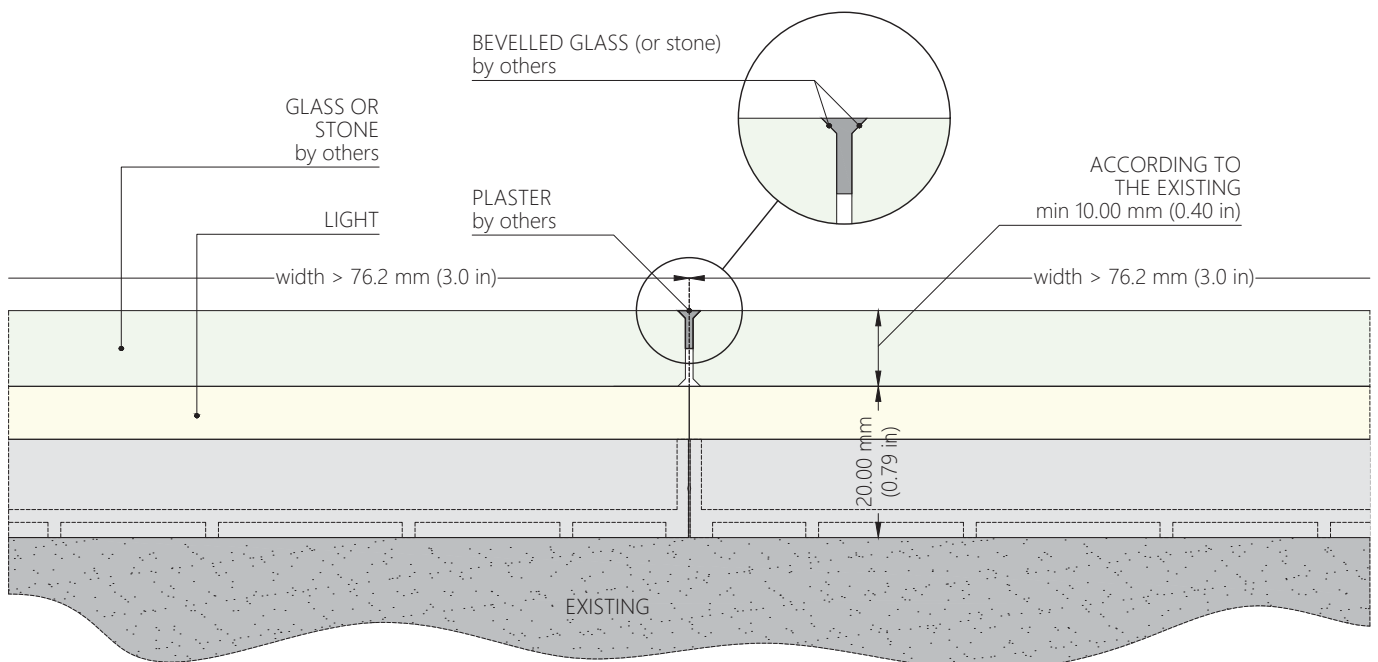

PRINTED FILM
1.0 mm (0.04 in)
by Backlight

BACKLIGHT PANEL

FLUSH razor

TYPE OF MOUNTING	RECESSED TRIMLESS	
BACKLIGHT MODEL	FLUSH	
MOUNTING SYSTEM	razor SINGLE FIXTURE	
DIMENSION	MM width 15 - 25 - 30 - 35 - 40 - 50 - 55 - 76 - 100 - 200 mm INCHES width 0.6 - 1.0 - 1.2 - 1.4 - 1.6 - 2.0 - 2.2 - 3.0 - 4.0 - 8.0 in	MM length 101.6 to 3048.0 mm INCHES length 4.0 to 120.0 in

FLUSH razor

TYPE OF MOUNTING	RECESSED TRIMLESS	
BACKLIGHT MODEL	FLUSH	
MOUNTING SYSTEM	razor MANY MODULES	
DIMENSION	MM width 15 - 25 - 30 - 35 - 40 - 50 - 55 - 76 - 100 - 200 mm INCHES width 0.6 - 1.0 - 1.2 - 1.4 - 1.6 - 2.0 - 2.2 - 3.0 - 4.0 - 8.0 in	MM length 101.6 to 3048.0 mm INCHES length 4.0 to 120.0 in

MAGIC CLOUD razor

TYPE OF MOUNTING	RECESSED TRIMLESS	
BACKLIGHT MODEL	MAGIC CLOUD 	
MOUNTING SYSTEM	razor SINGLE FIXTURE	
DIMENSION	Max overall size: MM width between 15.24 to 2006.6 mm INCHES width between 0.6 to 79.0 in	MM length between 101.6 to 3048 mm INCHES length between 4.0 to 120.0 in