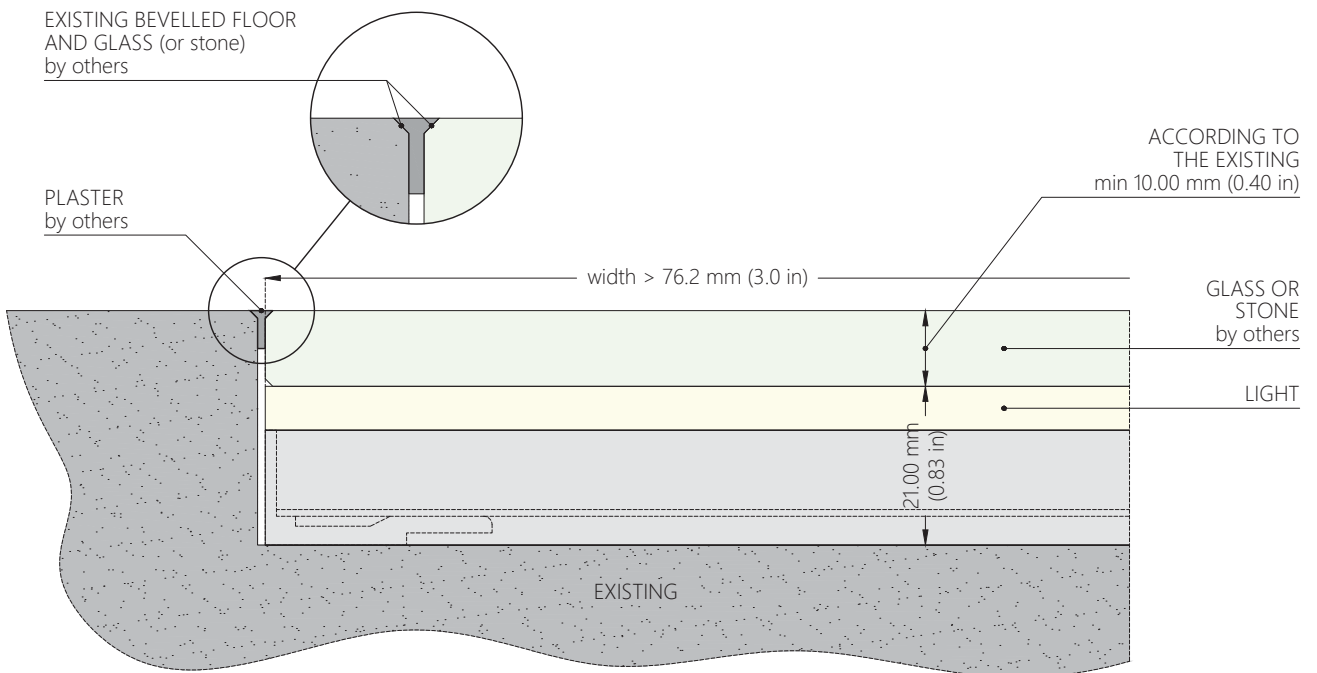

FLUSH razor

TYPE OF MOUNTING	RECESSED TRIMLESS	
BACKLIGHT MODEL	FLUSH	
MOUNTING SYSTEM	razor MANY MODULES	
DIMENSION	MM width 15 - 25 - 30 - 35 - 40 - 50 - 55 - 76 - 100 - 200 mm INCHES width 0.6 - 1.0 - 1.2 - 1.4 - 1.6 - 2.0 - 2.2 - 3.0 - 4.0 - 8.0 in	MM length 101.6 to 3048.0 mm INCHES length 4.0 to 120.0 in

MAGIC CLOUD razor

TYPE OF MOUNTING	RECESSED TRIMLESS	
BACKLIGHT MODEL	MAGIC CLOUD 	
MOUNTING SYSTEM	razor SINGLE FIXTURE	
DIMENSION	Max overall size: MM width between 15.24 to 2006.6 mm INCHES width between 0.6 to 79.0 in	MM length between 101.6 to 3048 mm INCHES length between 4.0 to 120.0 in

SECTION: 1A

FLOORING
RECESSED TRIMLESS

MAGIC CLOUD razor

TYPE OF MOUNTING	RECESSED TRIMLESS	
BACKLIGHT MODEL	MAGIC CLOUD 	
MOUNTING SYSTEM	razor MANY MODULES	
DIMENSION	Max overall size: MM width between 15.24 to 2006.6 mm INCHES width between 0.6 to 79.0 in	MM length between 101.6 to 3048 mm INCHES length between 4.0 to 120.0 in