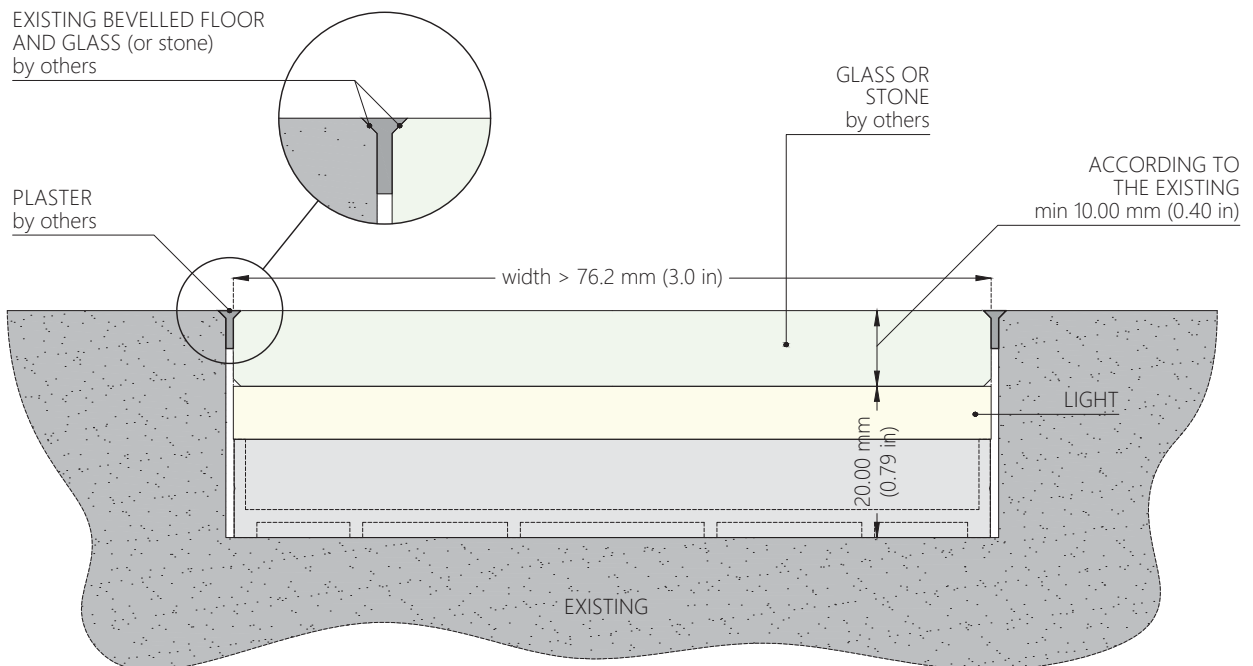

PRINTED FILM
1.0 mm (0.04 in)
by Backlight

BACKLIGHT PANEL

FLUSH razor

TYPE OF MOUNTING	RECESSED TRIMLESS	
BACKLIGHT MODEL	FLUSH	
MOUNTING SYSTEM	razor SINGLE FIXTURE	
DIMENSION	MM width 15 - 25 - 30 - 35 - 40 - 50 - 55 - 76 - 100 - 200 mm INCHES width 0.6 - 1.0 - 1.2 - 1.4 - 1.6 - 2.0 - 2.2 - 3.0 - 4.0 - 8.0 in	MM length 101.6 to 3048.0 mm INCHES length 4.0 to 120.0 in

FLUSH razor

TYPE OF MOUNTING	RECESSED TRIMLESS	
BACKLIGHT MODEL	FLUSH	
MOUNTING SYSTEM	razor MANY MODULES	
DIMENSION	MM width 15 - 25 - 30 - 35 - 40 - 50 - 55 - 76 - 100 - 200 mm INCHES width 0.6 - 1.0 - 1.2 - 1.4 - 1.6 - 2.0 - 2.2 - 3.0 - 4.0 - 8.0 in	MM length 101.6 to 3048.0 mm INCHES length 4.0 to 120.0 in

MAGIC CLOUD razor

TYPE OF MOUNTING	RECESSED TRIMLESS	
BACKLIGHT MODEL	MAGIC CLOUD 	
MOUNTING SYSTEM	razor SINGLE FIXTURE	
DIMENSION	Max overall size: MM width between 15.24 to 2006.6 mm INCHES width between 0.6 to 79.0 in	MM length between 101.6 to 3048 mm INCHES length between 4.0 to 120.0 in