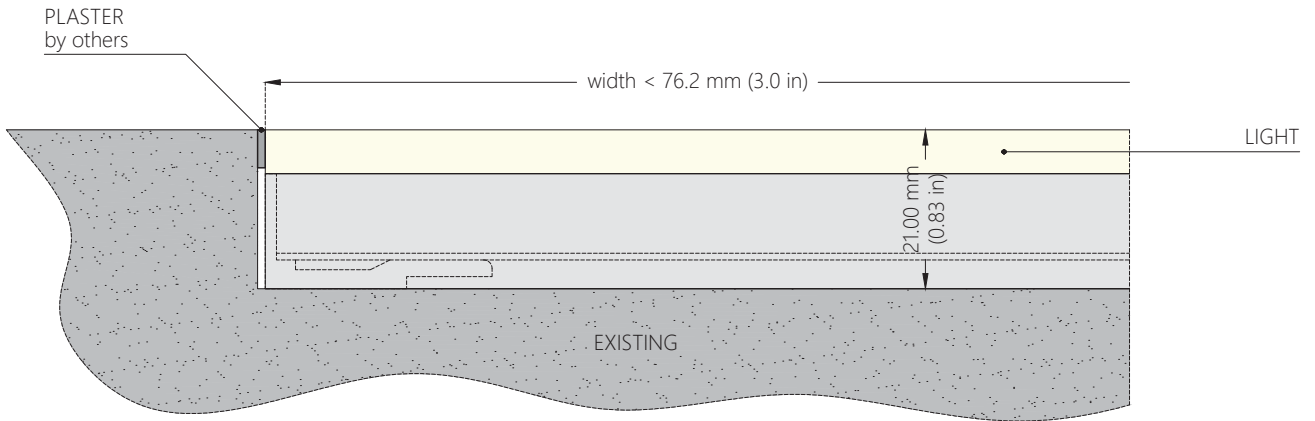

MAGIC CLOUD razor

TYPE OF MOUNTING	RECESSED TRIMLESS	
BACKLIGHT MODEL	MAGIC CLOUD	
MOUNTING SYSTEM	razor SINGLE FIXTURE	
DIMENSION	Max overall size: MM width between 15.24 to 2006.6 mm INCHES width between 0.6 to 79.0 in	MM length between 101.6 to 3048 mm INCHES length between 4.0 to 120.0 in

SECTION: 1A