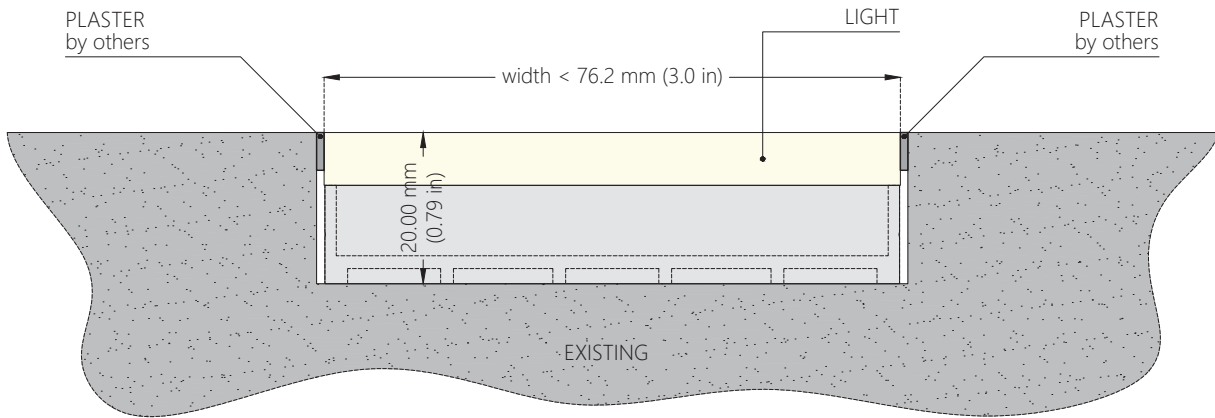

PRINTED FILM
1.0 mm (0.04 in)
by Backlight

BACKLIGHT PANEL

FLUSH razor

TYPE OF MOUNTING	RECESSED TRIMLESS	
BACKLIGHT MODEL	FLUSH	
MOUNTING SYSTEM	razor SINGLE FIXTURE	
DIMENSION	MM width 15 - 25 - 30 - 35 - 40 - 50 - 55 - 76 - 100 - 200 mm INCHES width 0.6 - 1.0 - 1.2 - 1.4 - 1.6 - 2.0 - 2.2 - 3.0 - 4.0 - 8.0 in	MM length 101.6 to 3048.0 mm INCHES length 4.0 to 120.0 in

FLUSH razor

TYPE OF MOUNTING	RECESSED TRIMLESS	
BACKLIGHT MODEL	FLUSH	
MOUNTING SYSTEM	razor MANY MODULES	
DIMENSION	MM width 15 - 25 - 30 - 35 - 40 - 50 - 55 - 76 - 100 - 200 mm INCHES width 0.6 - 1.0 - 1.2 - 1.4 - 1.6 - 2.0 - 2.2 - 3.0 - 4.0 - 8.0 in	MM length 101.6 to 3048.0 mm INCHES length 4.0 to 120.0 in

MAGIC CLOUD razor

TYPE OF MOUNTING	RECESSED TRIMLESS	
BACKLIGHT MODEL	MAGIC CLOUD 	
MOUNTING SYSTEM	razor SINGLE FIXTURE	
DIMENSION	Max overall size: MM width between 15.24 to 2006.6 mm INCHES width between 0.6 to 79.0 in	MM length between 101.6 to 3048 mm INCHES length between 4.0 to 120.0 in