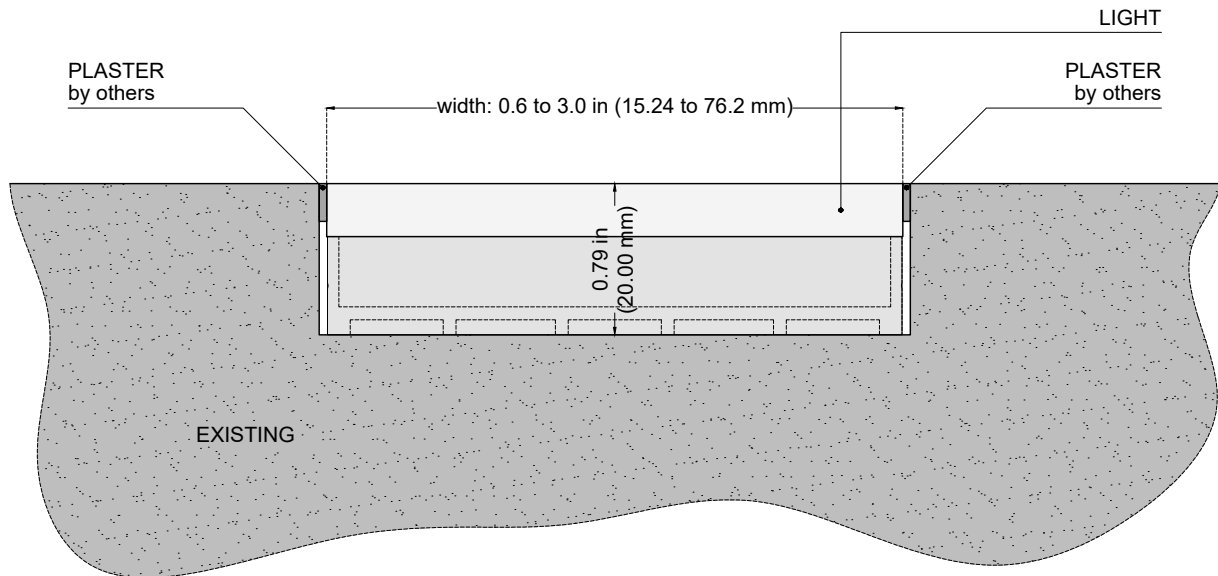

Razor

FLOORING
RECESSED TRIMLESS

Razor

POSSIBLE CUSTOM SHAPES :

Razor

GENERAL SPECIFICATION

DIMENSION	Made to measure : overall size: width 0.6 to 79.0 in (15.24 x 2006.6 mm) length 4.0 to 120.0 in (101.6 x 3048.0 mm)
COLOUR TEMPERATURES	 2700 K  3200 K  3500 K  4100 K  5000 K  Tunable white  RGB  RGB +W and other K under request
INPUT VOLTAGE	24V DC
DRIVER	AC DC 24V DC OUTPUT (class 2 Power Unit)
DIMMABILITY	by all existing systems
POWER CONSUMPTION	Standard bright 4.5 W per linear ft (14 W per linear mt) High bright 9.0 W per linear ft (28 W per linear mt)
WEIGHT	5.7 lbs/sq. ft (25 Kg/sq. mt)
IP GRADE	IP40
LUMEN DELIVERED	Standard bright 280 lm per linear ft (890 lm per linear mt) High bright 570 lm per linear ft (1632 lm per linear mt)
LIFE TIME	70.000 hrs
WARRANTY	3 Years (36 month)
CERTIFICATIONS	<ul style="list-style-type: none"> • Ceiling surface Mounted • Ceiling recessed Type IC Inherently protected • Wall surface Mounted • NEW Storage Area of a Clothes Closet • UL94 (in accordance with the requirements of ASTM E 84, ANSI / UL 723, or CAN / ULC-S102)*  

* to be asked at the order time if needed.

Razor

TYPE OF FIXING	RECESSED TRIMLESS
NAME OF FIXING SYSTEM	RAZOR SINGLE FIXTURE
BACKLIGHT MODELS ABLE TO BE FIXED	FLUSH
DIMENSION	Overall size: width 0.6 to 3.0 in (15.24 to 76.2 mm) length 4.0 to 120.0 in (101.6 to 3048.0 mm)

EXAMPLE OF SECTION: 3.0 in (76.2 mm) WIDE FLUSH

Razor

TYPE OF FIXING	RECESSED TRIMLESS
NAME OF FIXING SYSTEM	RAZOR MANY MODULES
BACKLIGHT MODELS ABLE TO BE FIXED	FLUSH
DIMENSION	Overall size: width 0.6 to 3.0 in (15.24 to 76.2 mm) length 4.0 to 120.0 in (101.6 to 3048.0 mm)

EXAMPLE OF SECTION: 3.0 in (76.2 mm) WIDE FLUSH

Razor

TYPE OF FIXING	RECESSED TRIMLESS
NAME OF FIXING SYSTEM	RAZOR SINGLE FIXTURE
BACKLIGHT MODELS ABLE TO BE FIXED	MAGIC CLOUD - FLUSH
DIMENSION	Overall size: width 3.0 to 79.0 in (76.2 to 2006.6 mm) length 4.0 to 120.0 in (101.6 to 3048.0 mm)