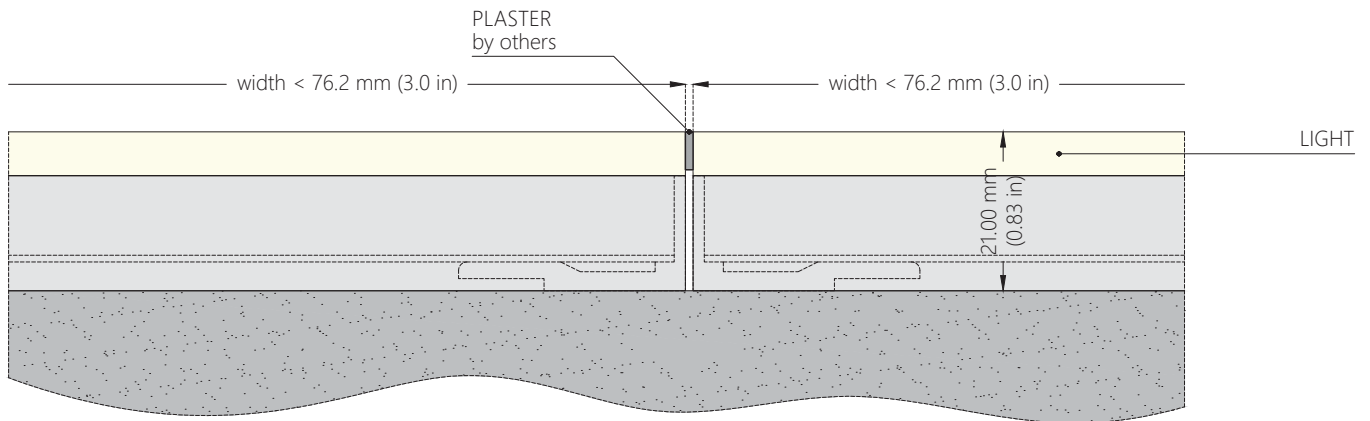

FLOORING
RECESSED TRIMLESS

MAGIC CLOUD razor

TYPE OF MOUNTING	RECESSED TRIMLESS	
BACKLIGHT MODEL	MAGIC CLOUD	
MOUNTING SYSTEM	razor MANY MODULES	
DIMENSION	Max overall size: MM width between 15.24 to 2006.6 mm INCHES width between 0.6 to 79.0 in	MM length between 101.6 to 3048 mm INCHES length between 4.0 to 120.0 in

SECTION: 1A