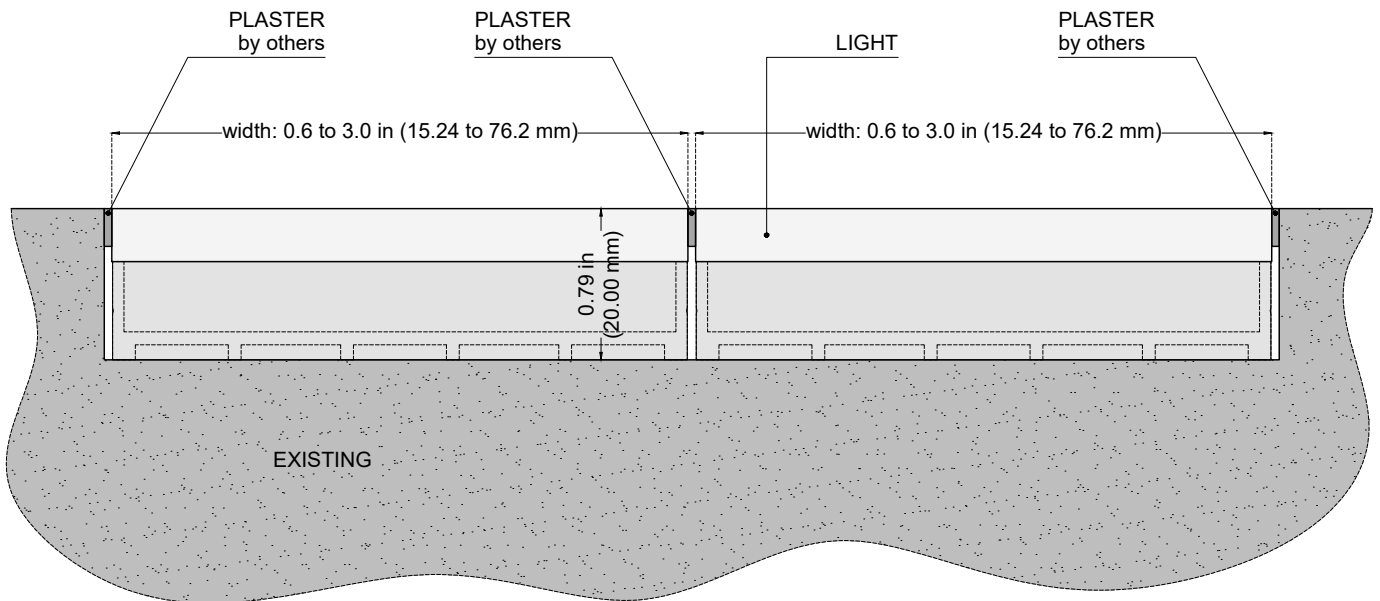

Razor

FLOORING
RECESSED TRIMLESS

Razor

POSSIBLE CUSTOM SHAPES :

Razor

GENERAL SPECIFICATION

DIMENSION	Made to measure : overall size: width 0.6 to 79.0 in (15.24 x 2006.6 mm) length 4.0 to 120.0 in (101.6 x 3048.0 mm)
COLOUR TEMPERATURES	 2700 K  3200 K  3500 K  4100 K  5000 K  Tunable white  RGB  RGB +W and other K under request
INPUT VOLTAGE	24V DC
DRIVER	AC DC 24V DC OUTPUT (class 2 Power Unit)
DIMMABILITY	by all existing systems
POWER CONSUMPTION	Standard bright 4.5 W per linear ft (14 W per linear mt) High bright 9.0 W per linear ft (28 W per linear mt)
WEIGHT	5.7 lbs/sq. ft (25 Kg/sq. mt)
IP GRADE	IP40
LUMEN DELIVERED	Standard bright 280 lm per linear ft (890 lm per linear mt) High bright 570 lm per linear ft (1632 lm per linear mt)
LIFE TIME	70.000 hrs
WARRANTY	3 Years (36 month)
CERTIFICATIONS	<ul style="list-style-type: none"> • Ceiling surface Mounted • Ceiling recessed Type IC Inherently protected • Wall surface Mounted • NEW Storage Area of a Clothes Closet • UL94 (in accordance with the requirements of ASTM E 84, ANSI / UL 723, or CAN / ULC-S102)*  

EXAMPLE OF SECTION: 3.0 in (76.2 mm) WIDE FLUSH

Razor

TYPE OF FIXING	RECESSED TRIMLESS
NAME OF FIXING SYSTEM	RAZOR MANY MODULES
BACKLIGHT MODELS ABLE TO BE FIXED	FLUSH
DIMENSION	Overall size: width 0.6 to 3.0 in (15.24 to 76.2 mm) length 4.0 to 120.0 in (101.6 to 3048.0 mm)

EXAMPLE OF SECTION: 3.0 in (76.2 mm) WIDE FLUSH

Razor

TYPE OF FIXING	RECESSED TRIMLESS
NAME OF FIXING SYSTEM	RAZOR SINGLE FIXTURE
BACKLIGHT MODELS ABLE TO BE FIXED	MAGIC CLOUD - FLUSH
DIMENSION	Overall size: width 3.0 to 79.0 in (76.2 to 2006.6 mm) length 4.0 to 120.0 in (101.6 to 3048.0 mm)

SECTION: 1A

Razor

TYPE OF FIXING	RECESSED TRIMLESS
NAME OF FIXING SYSTEM	RAZOR MANY MODULES
BACKLIGHT MODELS ABLE TO BE FIXED	MAGIC CLOUD - FLUSH
DIMENSION	Overall size: width 3.0 to 79.0 in (76.2 to 2006.6 mm) length 4.0 to 120.0 in (101.6 to 3048.0 mm)