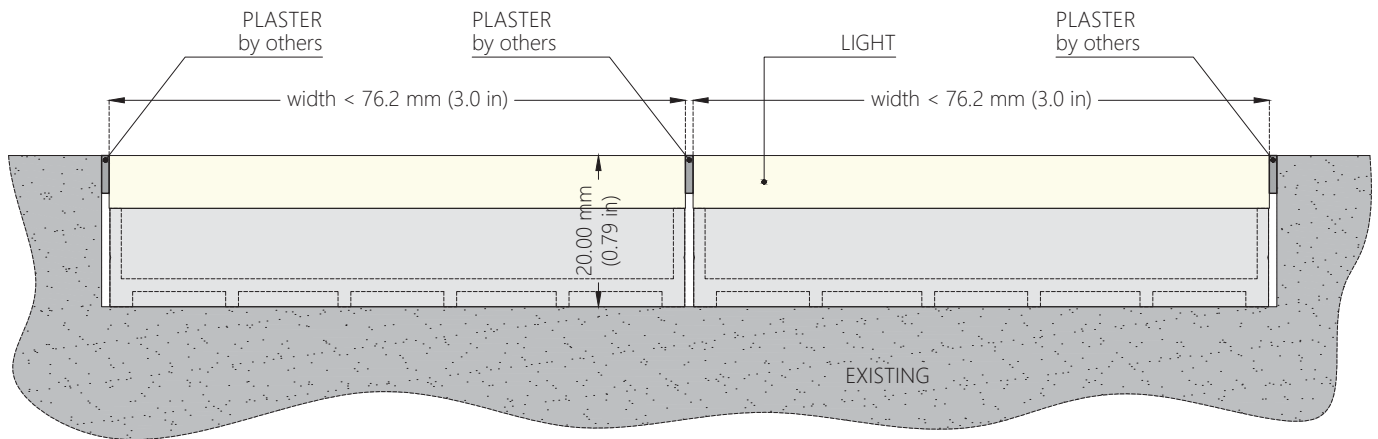

PRINTED FILM
1.0 mm (0.04 in)
by Backlight

BACKLIGHT PANEL

FLUSH razor

TYPE OF MOUNTING	RECESSED TRIMLESS	
BACKLIGHT MODEL	FLUSH	
MOUNTING SYSTEM	razor SINGLE FIXTURE	
DIMENSION	MM width 15 - 25 - 30 - 35 - 40 - 50 - 55 - 76 - 100 - 200 mm INCHES width 0.6 - 1.0 - 1.2 - 1.4 - 1.6 - 2.0 - 2.2 - 3.0 - 4.0 - 8.0 in	MM length 101.6 to 3048.0 mm INCHES length 4.0 to 120.0 in

FLUSH razor

TYPE OF MOUNTING	RECESSED TRIMLESS	
BACKLIGHT MODEL	FLUSH	
MOUNTING SYSTEM	razor MANY MODULES	
DIMENSION	MM width 15 - 25 - 30 - 35 - 40 - 50 - 55 - 76 - 100 - 200 mm INCHES width 0.6 - 1.0 - 1.2 - 1.4 - 1.6 - 2.0 - 2.2 - 3.0 - 4.0 - 8.0 in	MM length 101.6 to 3048.0 mm INCHES length 4.0 to 120.0 in

MAGIC CLOUD razor

TYPE OF MOUNTING	RECESSED TRIMLESS	
BACKLIGHT MODEL	MAGIC CLOUD 	
MOUNTING SYSTEM	razor SINGLE FIXTURE	
DIMENSION	Max overall size: MM width between 15.24 to 2006.6 mm INCHES width between 0.6 to 79.0 in	MM length between 101.6 to 3048 mm INCHES length between 4.0 to 120.0 in