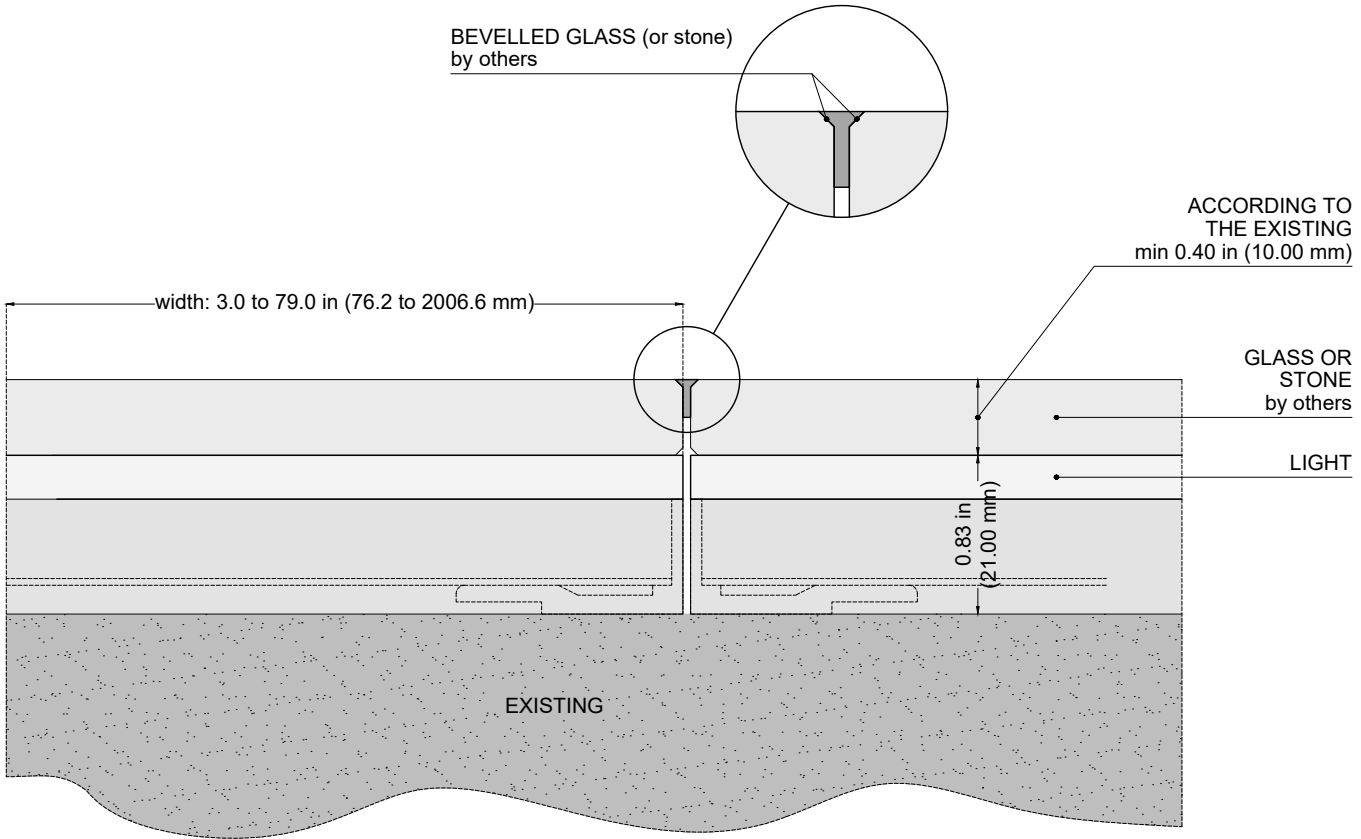

SECTION: 1A