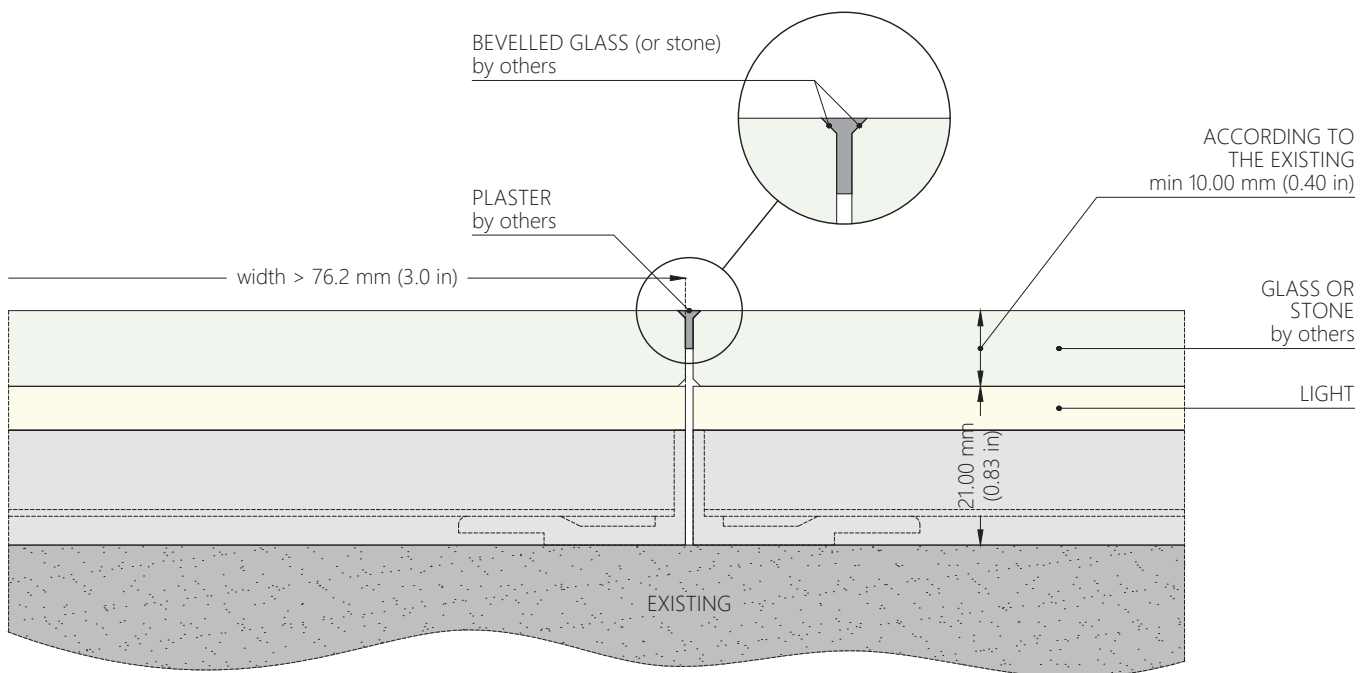

FLOORING
RECESSED TRIMLESS

MAGIC CLOUD razor

TYPE OF MOUNTING	RECESSED TRIMLESS	
BACKLIGHT MODEL	MAGIC CLOUD	
MOUNTING SYSTEM	razor MANY MODULES	
DIMENSION	Max overall size: MM width between 15.24 to 2006.6 mm INCHES width between 0.6 to 79.0 in	MM length between 101.6 to 3048 mm INCHES length between 4.0 to 120.0 in

SECTION: 1A