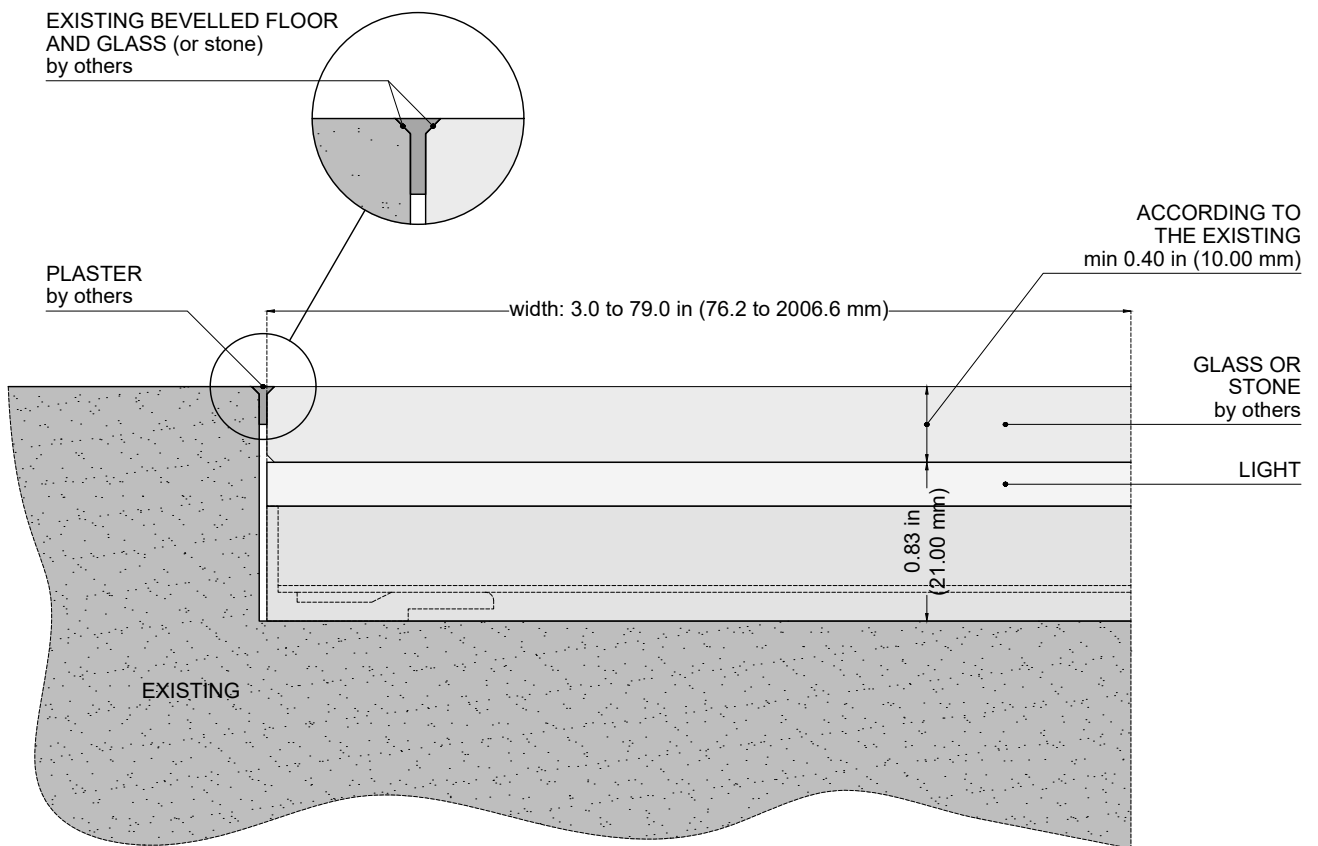

Razor

FLOORING
RECESSED TRIMLESS

Razor

POSSIBLE CUSTOM SHAPES :

Razor

GENERAL SPECIFICATION

DIMENSION	Made to measure : overall size: width 0.6 to 79.0 in (15.24 x 2006.6 mm) length 4.0 to 120.0 in (101.6 x 3048.0 mm)
COLOUR TEMPERATURES	 2700 K  3200 K  3500 K  4100 K  5000 K  Tunable white  RGB  RGB +W and other K under request
INPUT VOLTAGE	24V DC
DRIVER	AC DC 24V DC OUTPUT (class 2 Power Unit)
DIMMABILITY	by all existing systems
POWER CONSUMPTION	Standard bright 4.5 W per linear ft (14 W per linear mt) High bright 9.0 W per linear ft (28 W per linear mt)
WEIGHT	5.7 lbs/sq. ft (25 Kg/sq. mt)
IP GRADE	IP40
LUMEN DELIVERED	Standard bright 280 lm per linear ft (890 lm per linear mt) High bright 570 lm per linear ft (1632 lm per linear mt)
LIFE TIME	70.000 hrs
WARRANTY	3 Years (36 month)
CERTIFICATIONS	<ul style="list-style-type: none"> • Ceiling surface Mounted • Ceiling recessed Type IC Inherently protected • Wall surface Mounted • NEW Storage Area of a Clothes Closet • UL94 (in accordance with the requirements of ASTM E 84, ANSI / UL 723, or CAN / ULC-S102)*  

EXAMPLE OF SECTION: 3.0 in (76.2 mm) WIDE FLUSH

Razor

TYPE OF FIXING	RECESSED TRIMLESS
NAME OF FIXING SYSTEM	RAZOR MANY MODULES
BACKLIGHT MODELS ABLE TO BE FIXED	FLUSH
DIMENSION	Overall size: width 0.6 to 3.0 in (15.24 to 76.2 mm) length 4.0 to 120.0 in (101.6 to 3048.0 mm)

EXAMPLE OF SECTION: 3.0 in (76.2 mm) WIDE FLUSH

Razor

TYPE OF FIXING	RECESSED TRIMLESS
NAME OF FIXING SYSTEM	RAZOR SINGLE FIXTURE
BACKLIGHT MODELS ABLE TO BE FIXED	MAGIC CLOUD - FLUSH
DIMENSION	Overall size: width 3.0 to 79.0 in (76.2 to 2006.6 mm) length 4.0 to 120.0 in (101.6 to 3048.0 mm)

SECTION: 1A

Razor

TYPE OF FIXING	RECESSED TRIMLESS
NAME OF FIXING SYSTEM	RAZOR MANY MODULES
BACKLIGHT MODELS ABLE TO BE FIXED	MAGIC CLOUD - FLUSH
DIMENSION	Overall size: width 3.0 to 79.0 in (76.2 to 2006.6 mm) length 4.0 to 120.0 in (101.6 to 3048.0 mm)