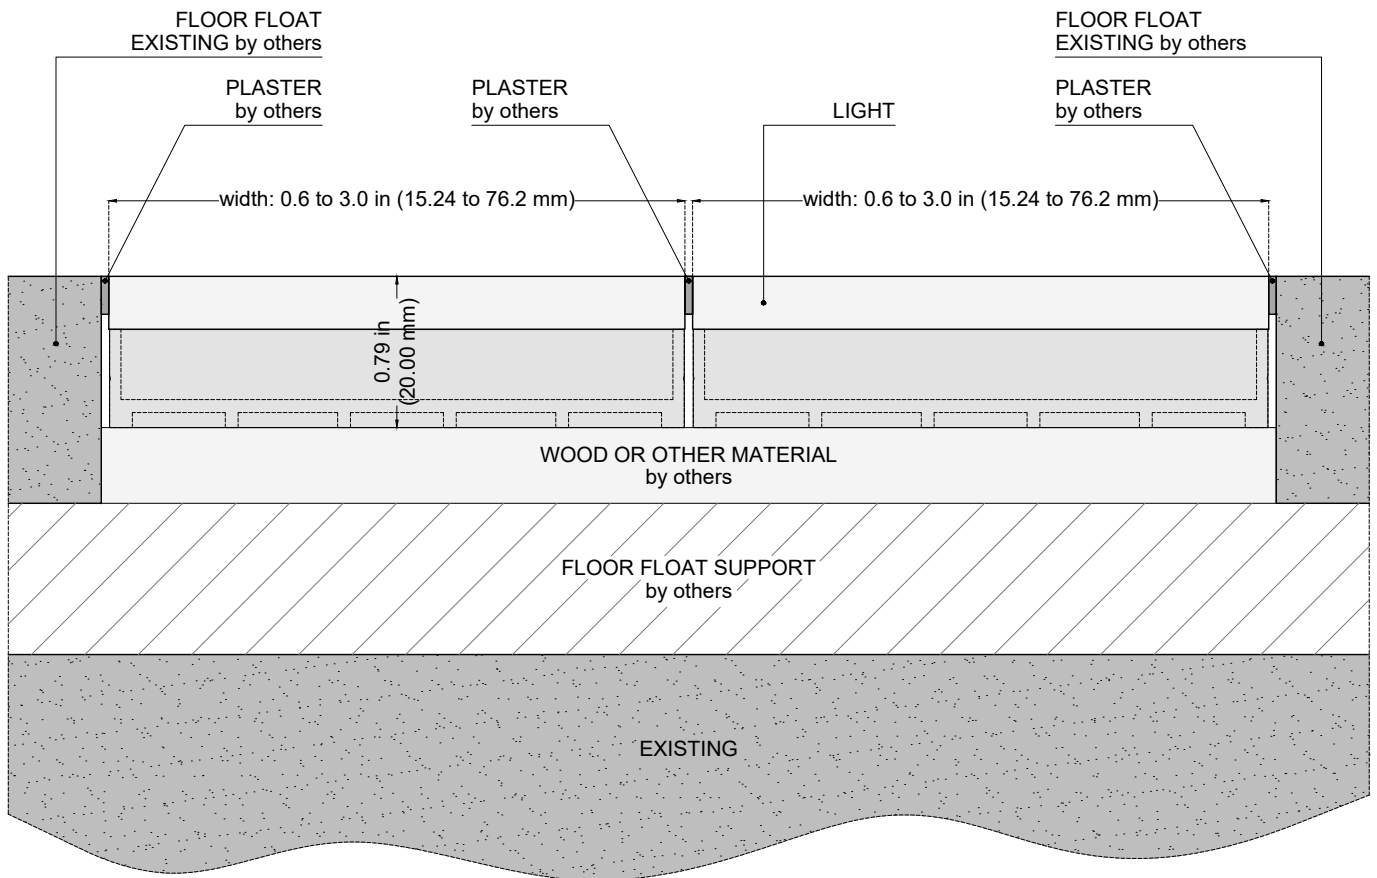

Float

Float

POSSIBLE CUSTOM SHAPES :

Float

GENERAL SPECIFICATION

DIMENSION	Made to measure : overall size: width 0.6 to 79.0 in (15.24 x 2006.6 mm) length 4.0 to 120.0 in (101.6 x 3048.0 mm)
COLOUR TEMPERATURES	 2700 K  3200 K  3500 K  4100 K  5000 K  Tunable white  RGB  RGB+W and other K under request
INPUT VOLTAGE	24V DC
DRIVER	AC DC 24V DC OUTPUT (class 2 Power Unit)
DIMMABILITY	by all existing systems
POWER CONSUMPTION	Standard bright 4.5 W per linear ft (14 W per linear mt) High bright 9.0 W per linear ft (28 W per linear mt)
WEIGHT	5.7 lbs/sq. ft (25 Kg/sq. mt)
IP GRADE	IP40
LUMEN DELIVERED	Standard bright 280 lm per linear ft (890 lm per linear mt) High bright 570 lm per linear ft (1632 lm per linear mt)
LIFE TIME	70.000 hrs
WARRANTY	3 Years (36 month)
CERTIFICATIONS	<ul style="list-style-type: none"> • Ceiling surface Mounted • Ceiling recessed Type IC Inherently protected • Wall surface Mounted • NEW Storage Area of a Clothes Closet • UL94 (in accordance with the requirements of ASTM E 84, ANSI / UL 723, or CAN / ULC-S102)*  

* to be asked at the order time if needed.

Float

TYPE OF FIXING	FALSE FLOOR
NAME OF FIXING SYSTEM	FLOAT SINGLE FIXTURE
BACKLIGHT MODELS ABLE TO BE FIXED	FLUSH
DIMENSION	Overall size: width 0.6 to 3.0 in (15.24 to 76.2 mm) length 4.0 to 120.0 in (101.6 to 3048.0 mm)

EXAMPLE OF SECTION: 3.0 in (76.2 mm) WIDE FLUSH

Float

TYPE OF FIXING	FALSE FLOOR
NAME OF FIXING SYSTEM	FLOAT MANY MODULES
BACKLIGHT MODELS ABLE TO BE FIXED	FLUSH
DIMENSION	Overall size: width 0.6 to 3.0 in (15.24 to 76.2 mm) length 4.0 to 120.0 in (101.6 to 3048.0 mm)

EXAMPLE OF SECTION: 3.0 in (76.2 mm) WIDE FLUSH

Float

TYPE OF FIXING	FALSE FLOOR
NAME OF FIXING SYSTEM	FLOAT SINGLE FIXTURE
BACKLIGHT MODELS ABLE TO BE FIXED	MAGIC CLOUD - FLUSH
DIMENSION	Overall size: width 3.0 to 79.0 in (76.2 to 2006.6 mm) length 4.0 to 120.0 in (101.6 to 3048.0 mm)