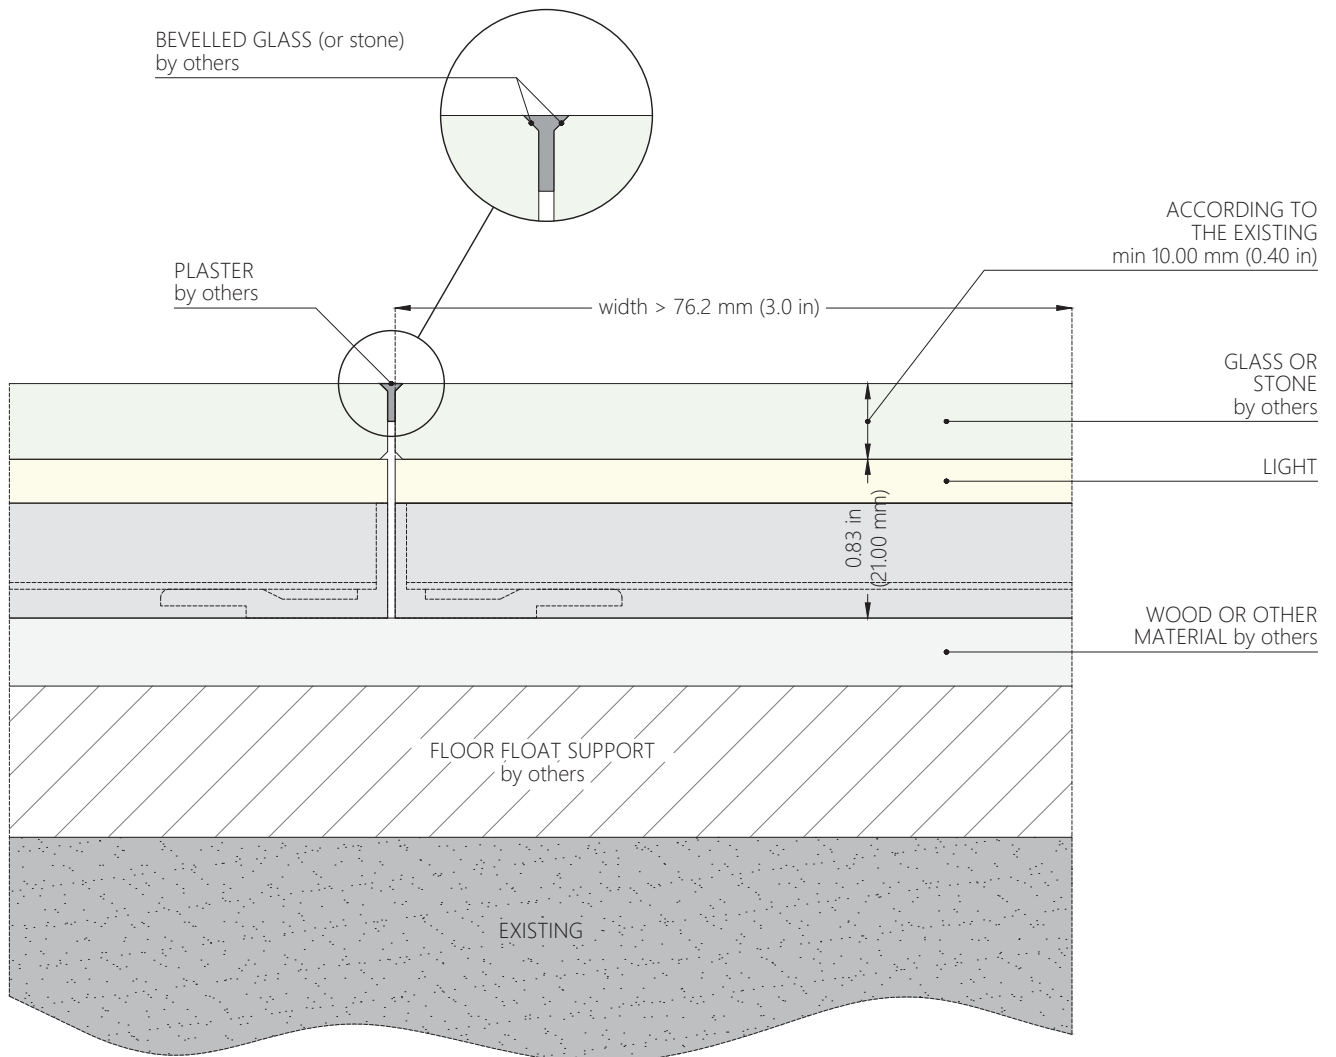

MAGIC CLOUD float

TYPE OF MOUNTING	FALSE FLOOR	
BACKLIGHT MODEL	MAGIC CLOUD	
MOUNTING SYSTEM	float MANY MODULES	
DIMENSION	Max overall size: MM width between 15.24 to 2006.6 mm INCHES width between 0.6 to 79.0 in	MM length between 101.6 to 3048 mm INCHES length between 4.0 to 120.0 in

SECTION: 1A