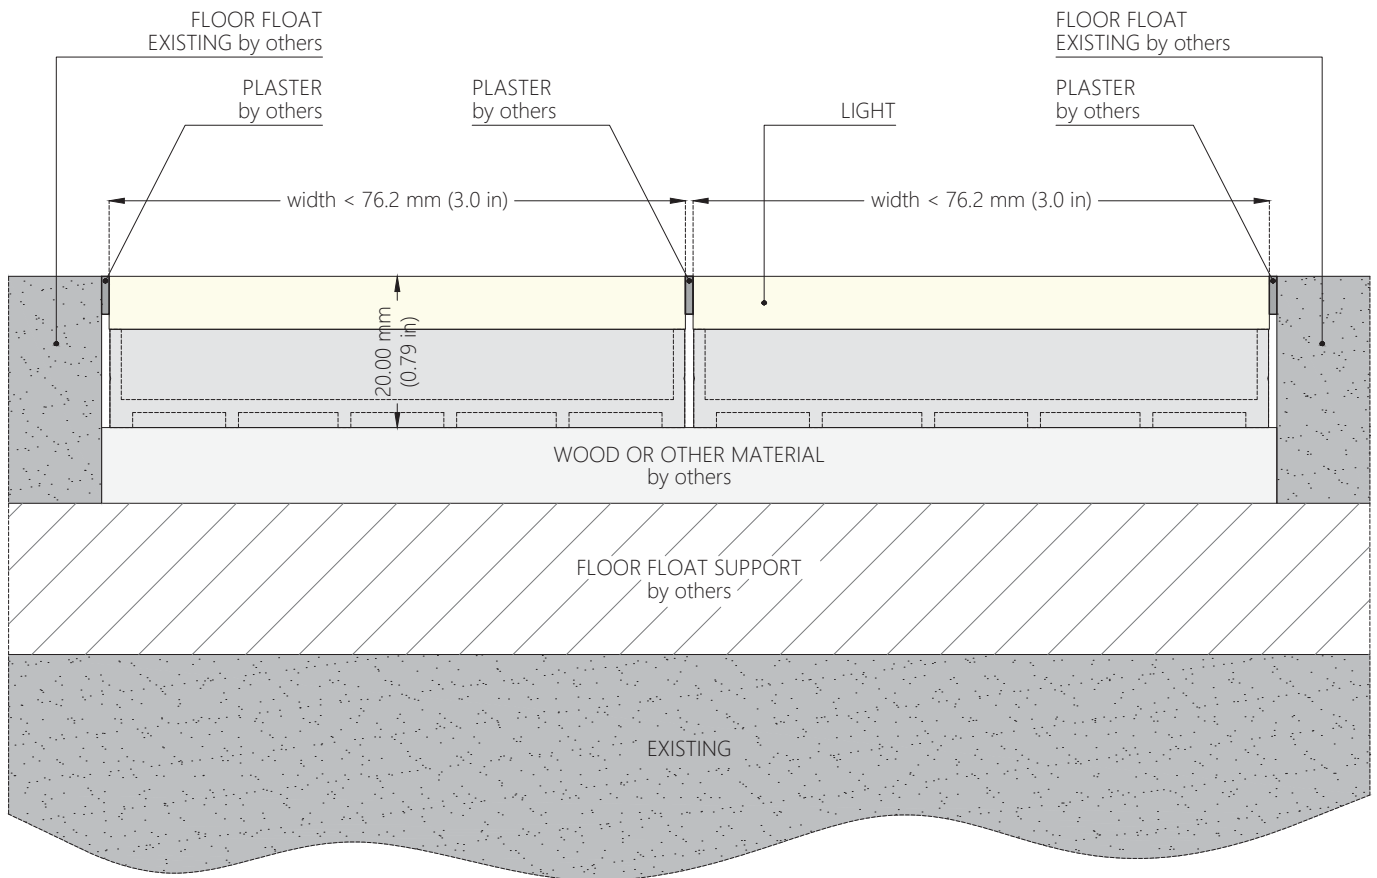

# FLUSH float

TYPE OF MOUNTING	FALSE FLOOR	
BACKLIGHT MODEL	<b>FLUSH</b>	
MOUNTING SYSTEM	<b>float</b> SINGLE FIXTURE	
DIMENSION	MM width 15 - 25 - 30 - 35 - 40 - 50 - 55 - 76 - 100 - 200 mm INCHES width 0.6 - 1.0 - 1.2 - 1.4 - 1.6 - 2.0 - 2.2 - 3.0 - 4.0 - 8.0 in	MM length 101.6 to 3048.0 mm INCHES length 4.0 to 120.0 in

# FLUSH float

TYPE OF MOUNTING	FALSE FLOOR	
BACKLIGHT MODEL	<b>FLUSH</b>	
MOUNTING SYSTEM	<b>float</b> MANY MODULES	
DIMENSION	MM width 15 - 25 - 30 - 35 - 40 - 50 - 55 - 76 - 100 - 200 mm INCHES width 0.6 - 1.0 - 1.2 - 1.4 - 1.6 - 2.0 - 2.2 - 3.0 - 4.0 - 8.0 in	MM length 101.6 to 3048.0 mm INCHES length 4.0 to 120.0 in