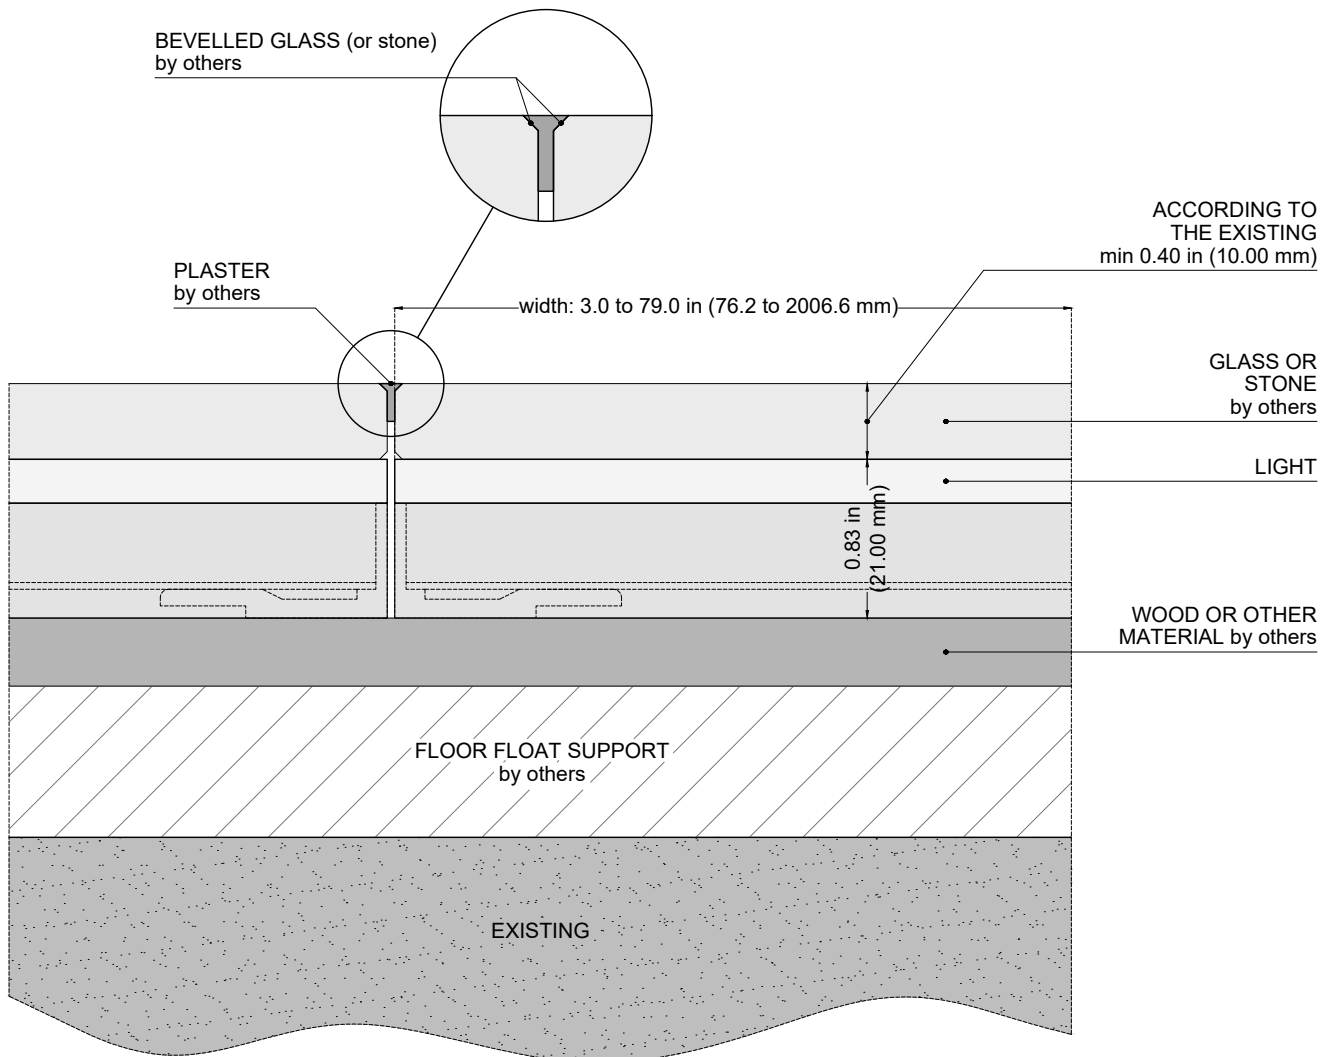

SECTION: 1A