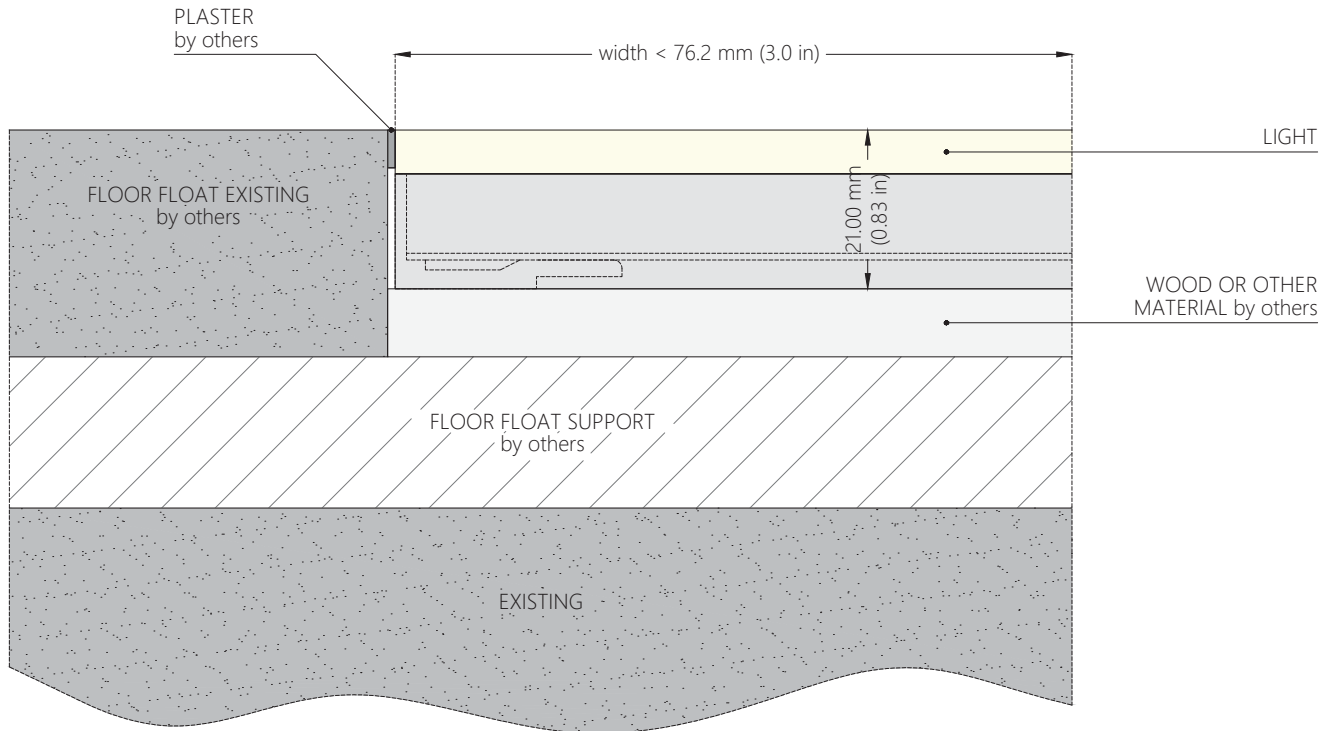

MAGIC CLOUD float

TYPE OF MOUNTING	FALSE FLOOR	
BACKLIGHT MODEL	MAGIC CLOUD	
MOUNTING SYSTEM	float SINGLE FIXTURE	
DIMENSION	Max overall size: MM width between 15.24 to 2006.6 mm INCHES width between 0.6 to 79.0 in	MM length between 101.6 to 3048 mm INCHES length between 4.0 to 120.0 in

SECTION: 1A