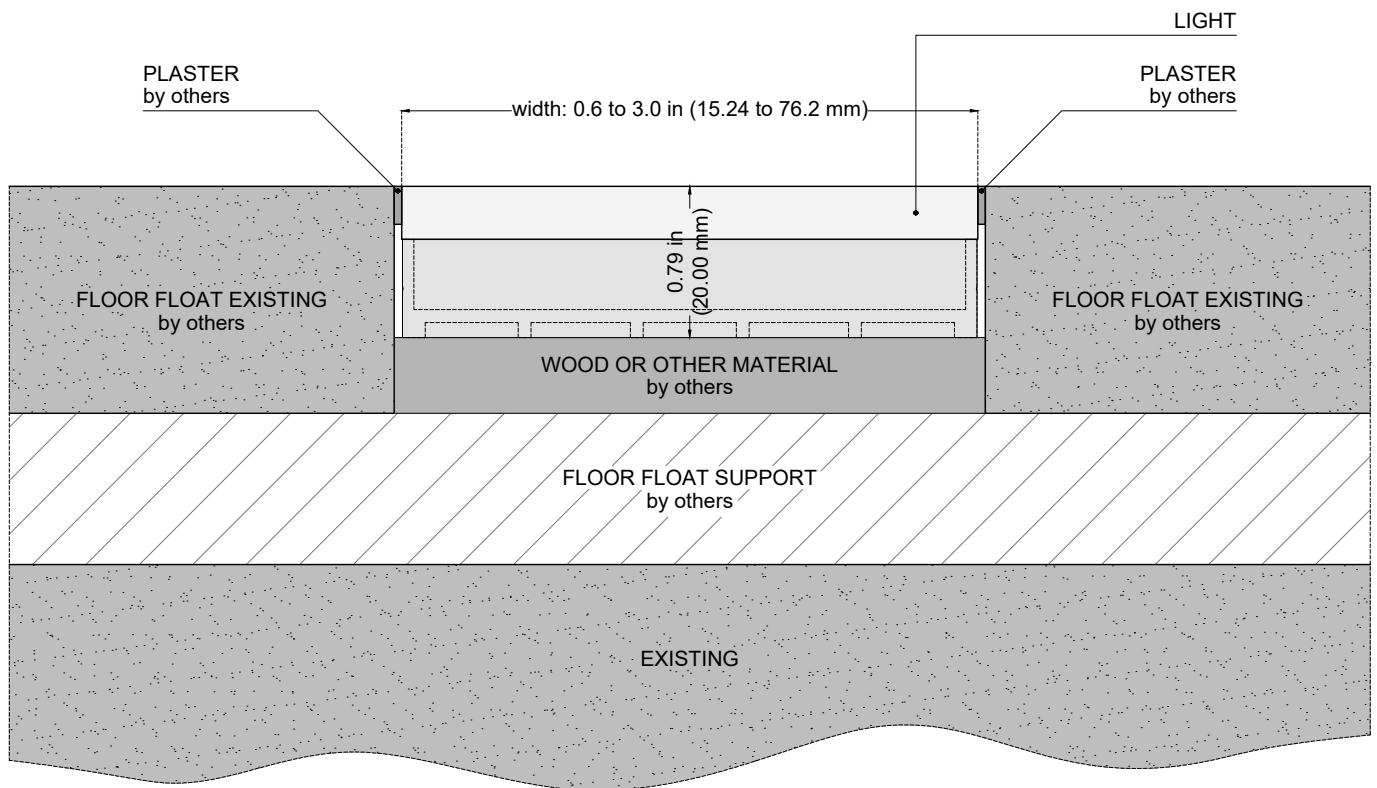

Float

Float

POSSIBLE CUSTOM SHAPES :

Float

GENERAL SPECIFICATION

DIMENSION	Made to measure : overall size: width 0.6 to 79.0 in (15.24 x 2006.6 mm) length 4.0 to 120.0 in (101.6 x 3048.0 mm)
COLOUR TEMPERATURES	 2700 K  3200 K  3500 K  4100 K  5000 K  Tunable white  RGB  RGB+W and other K under request
INPUT VOLTAGE	24V DC
DRIVER	AC DC 24V DC OUTPUT (class 2 Power Unit)
DIMMABILITY	by all existing systems
POWER CONSUMPTION	Standard bright 4.5 W per linear ft (14 W per linear mt) High bright 9.0 W per linear ft (28 W per linear mt)
WEIGHT	5.7 lbs/sq. ft (25 Kg/sq. mt)
IP GRADE	IP40
LUMEN DELIVERED	Standard bright 280 lm per linear ft (890 lm per linear mt) High bright 570 lm per linear ft (1632 lm per linear mt)
LIFE TIME	70.000 hrs
WARRANTY	3 Years (36 month)
CERTIFICATIONS	<ul style="list-style-type: none"> • Ceiling surface Mounted • Ceiling recessed Type IC Inherently protected • Wall surface Mounted • NEW Storage Area of a Clothes Closet • UL94 (in accordance with the requirements of ASTM E 84, ANSI / UL 723, or CAN / ULC-S102)*  

* to be asked at the order time if needed.

Float

TYPE OF FIXING	FALSE FLOOR
NAME OF FIXING SYSTEM	FLOAT SINGLE FIXTURE
BACKLIGHT MODELS ABLE TO BE FIXED	FLUSH
DIMENSION	Overall size: width 0.6 to 3.0 in (15.24 to 76.2 mm) length 4.0 to 120.0 in (101.6 to 3048.0 mm)

EXAMPLE OF SECTION: 3.0 in (76.2 mm) WIDE FLUSH

Float

TYPE OF FIXING	FALSE FLOOR
NAME OF FIXING SYSTEM	FLOAT MANY MODULES
BACKLIGHT MODELS ABLE TO BE FIXED	FLUSH
DIMENSION	Overall size: width 0.6 to 3.0 in (15.24 to 76.2 mm) length 4.0 to 120.0 in (101.6 to 3048.0 mm)

EXAMPLE OF SECTION: 3.0 in (76.2 mm) WIDE FLUSH

Float

TYPE OF FIXING	FALSE FLOOR
NAME OF FIXING SYSTEM	FLOAT SINGLE FIXTURE
BACKLIGHT MODELS ABLE TO BE FIXED	MAGIC CLOUD - FLUSH
DIMENSION	Overall size: width 3.0 to 79.0 in (76.2 to 2006.6 mm) length 4.0 to 120.0 in (101.6 to 3048.0 mm)