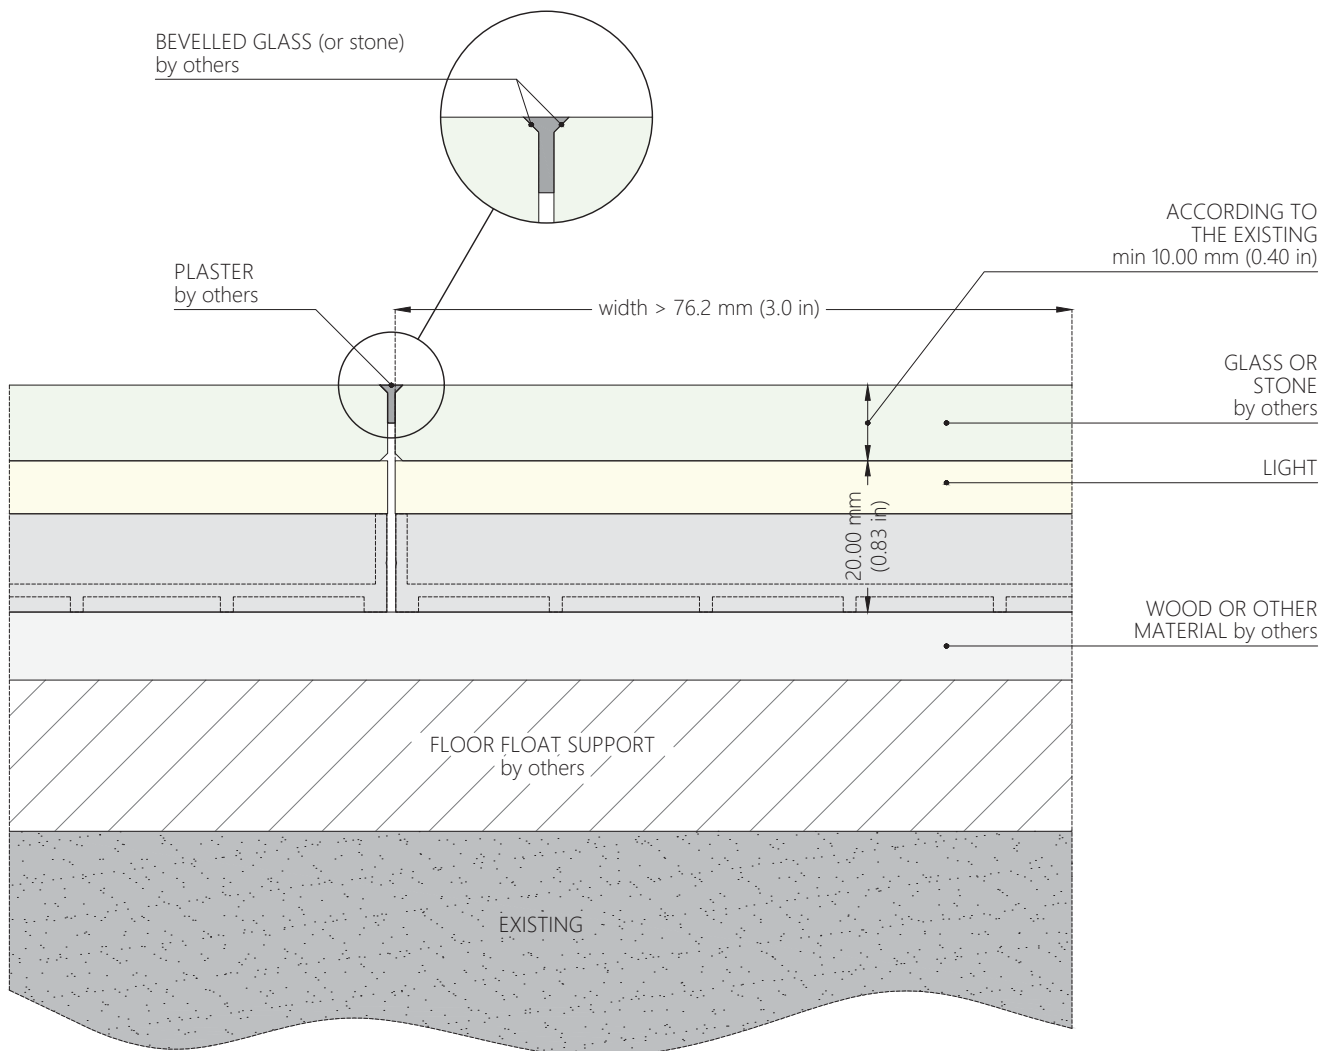

FLUSH float

TYPE OF MOUNTING	FALSE FLOOR	
BACKLIGHT MODEL	FLUSH	
MOUNTING SYSTEM	float MANY MODULES	
DIMENSION	MM width 15 - 25 - 30 - 35 - 40 - 50 - 55 - 76 - 100 - 200 mm INCHES width 0.6 - 1.0 - 1.2 - 1.4 - 1.6 - 2.0 - 2.2 - 3.0 - 4.0 - 8.0 in	MM length 101.6 to 3048.0 mm INCHES length 4.0 to 120.0 in