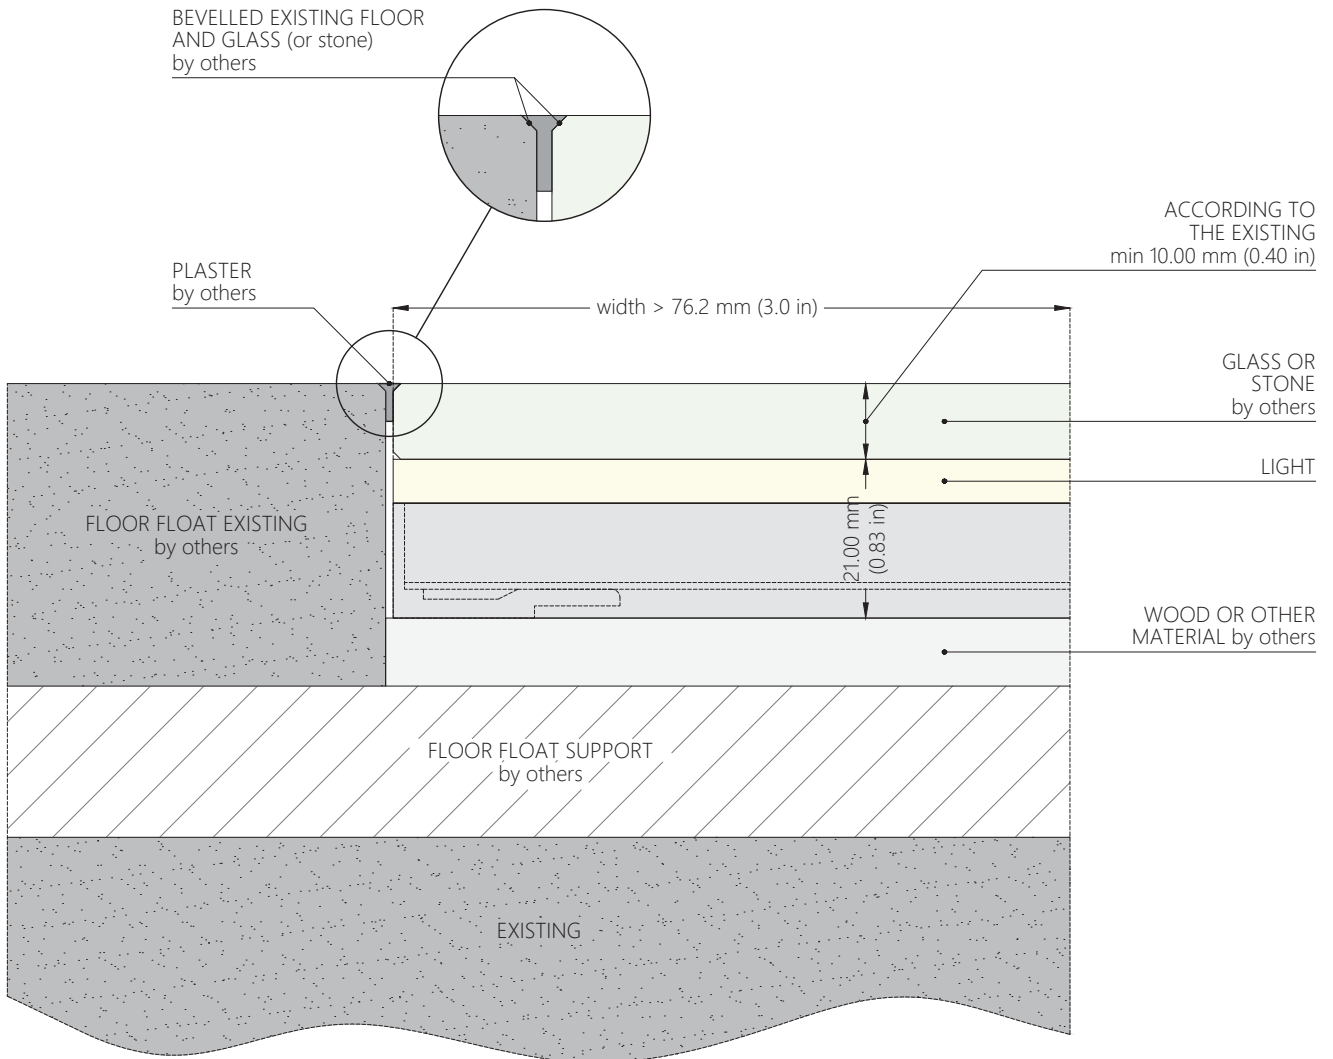

MAGIC CLOUD float

TYPE OF MOUNTING	FALSE FLOOR	
BACKLIGHT MODEL	MAGIC CLOUD	
MOUNTING SYSTEM	float SINGLE FIXTURE	
DIMENSION	Max overall size: MM width between 15.24 to 2006.6 mm INCHES width between 0.6 to 79.0 in	MM length between 101.6 to 3048 mm INCHES length between 4.0 to 120.0 in

SECTION: 1A