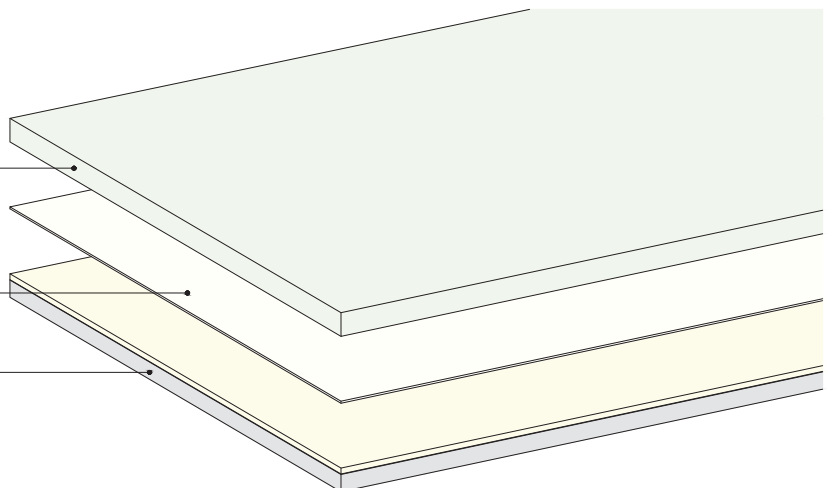

# FLUSH float

TYPE OF MOUNTING	FALSE FLOOR	
BACKLIGHT MODEL	<b>FLUSH</b>	
MOUNTING SYSTEM	<b>float</b> SINGLE FIXTURE	
DIMENSION	MM width 15 - 25 - 30 - 35 - 40 - 50 - 55 - 76 - 100 - 200 mm INCHES width 0.6 - 1.0 - 1.2 - 1.4 - 1.6 - 2.0 - 2.2 - 3.0 - 4.0 - 8.0 in	MM length 101.6 to 3048.0 mm INCHES length 4.0 to 120.0 in