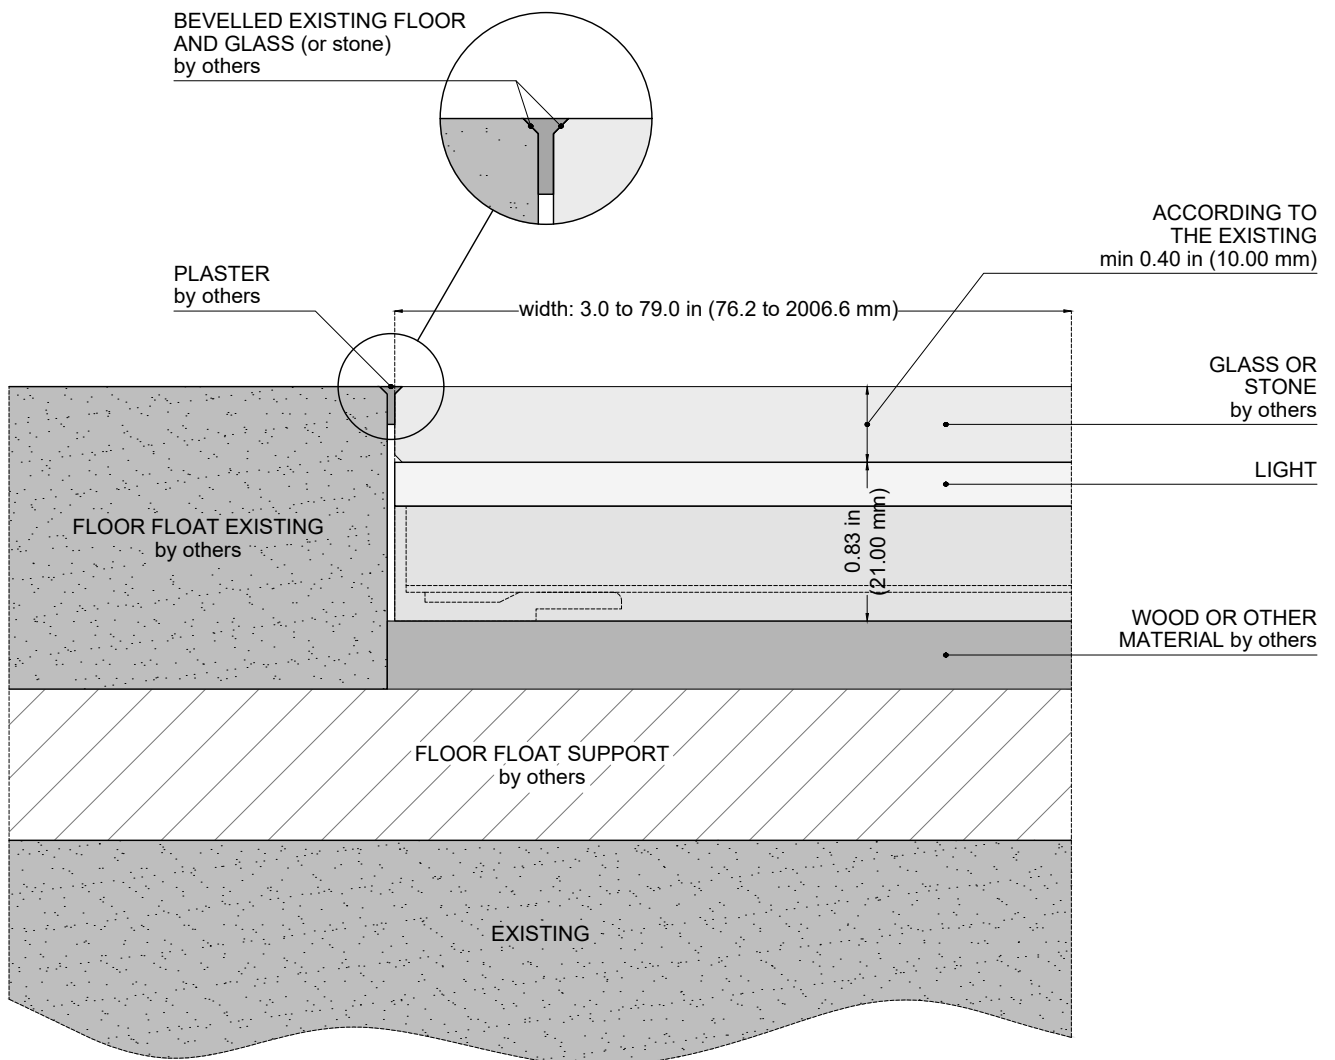

Float

Float

POSSIBLE CUSTOM SHAPES :

Float

GENERAL SPECIFICATION

DIMENSION	Made to measure : overall size: width 0.6 to 79.0 in (15.24 x 2006.6 mm) length 4.0 to 120.0 in (101.6 x 3048.0 mm)
COLOUR TEMPERATURES	 2700 K  3200 K  3500 K  4100 K  5000 K  Tunable white  RGB  RGB+W and other K under request
INPUT VOLTAGE	24V DC
DRIVER	AC DC 24V DC OUTPUT (class 2 Power Unit)
DIMMABILITY	by all existing systems
POWER CONSUMPTION	Standard bright 4.5 W per linear ft (14 W per linear mt) High bright 9.0 W per linear ft (28 W per linear mt)
WEIGHT	5.7 lbs/sq. ft (25 Kg/sq. mt)
IP GRADE	IP40
LUMEN DELIVERED	Standard bright 280 lm per linear ft (890 lm per linear mt) High bright 570 lm per linear ft (1632 lm per linear mt)
LIFE TIME	70.000 hrs
WARRANTY	3 Years (36 month)
CERTIFICATIONS	<ul style="list-style-type: none"> • Ceiling surface Mounted • Ceiling recessed Type IC Inherently protected • Wall surface Mounted • NEW Storage Area of a Clothes Closet • UL94 (in accordance with the requirements of ASTM E 84, ANSI / UL 723, or CAN / ULC-S102)*  

EXAMPLE OF SECTION: 3.0 in (76.2 mm) WIDE FLUSH

Float

TYPE OF FIXING	FALSE FLOOR
NAME OF FIXING SYSTEM	FLOAT MANY MODULES
BACKLIGHT MODELS ABLE TO BE FIXED	FLUSH
DIMENSION	Overall size: width 0.6 to 3.0 in (15.24 to 76.2 mm) length 4.0 to 120.0 in (101.6 to 3048.0 mm)

EXAMPLE OF SECTION: 3.0 in (76.2 mm) WIDE FLUSH

Float

TYPE OF FIXING	FALSE FLOOR
NAME OF FIXING SYSTEM	FLOAT SINGLE FIXTURE
BACKLIGHT MODELS ABLE TO BE FIXED	MAGIC CLOUD - FLUSH
DIMENSION	Overall size: width 3.0 to 79.0 in (76.2 to 2006.6 mm) length 4.0 to 120.0 in (101.6 to 3048.0 mm)

SECTION: 1A

Float

TYPE OF FIXING	FALSE FLOOR
NAME OF FIXING SYSTEM	FLOAT MANY MODULES
BACKLIGHT MODELS ABLE TO BE FIXED	MAGIC CLOUD - FLUSH
DIMENSION	Overall size: width 3.0 to 79.0 in (76.2 to 2006.6 mm) length 4.0 to 120.0 in (101.6 to 3048.0 mm)