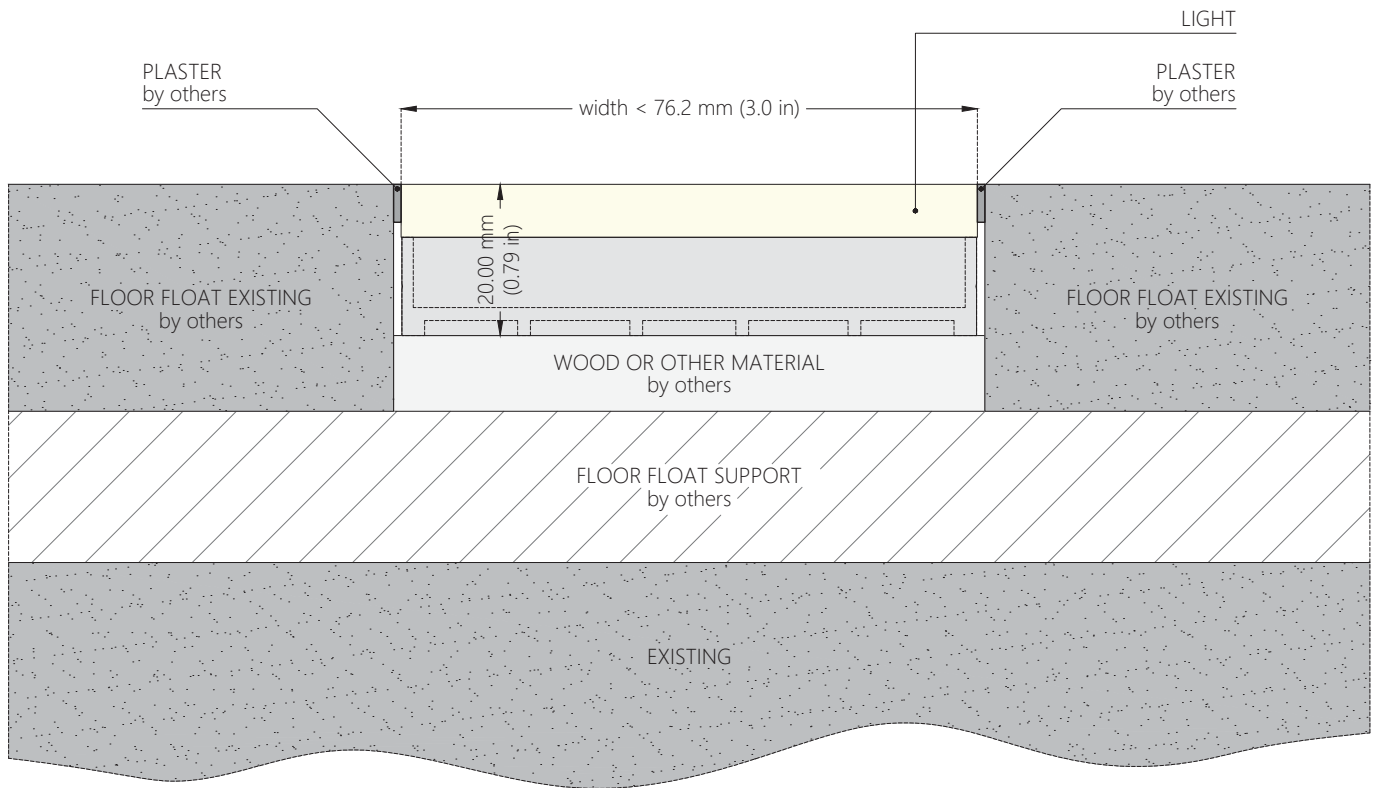

# FLUSH float

TYPE OF MOUNTING	FALSE FLOOR	
BACKLIGHT MODEL	<b>FLUSH</b>	
MOUNTING SYSTEM	<b>float</b> SINGLE FIXTURE	
DIMENSION	MM width 15 - 25 - 30 - 35 - 40 - 50 - 55 - 76 - 100 - 200 mm INCHES width 0.6 - 1.0 - 1.2 - 1.4 - 1.6 - 2.0 - 2.2 - 3.0 - 4.0 - 8.0 in	MM length 101.6 to 3048.0 mm INCHES length 4.0 to 120.0 in