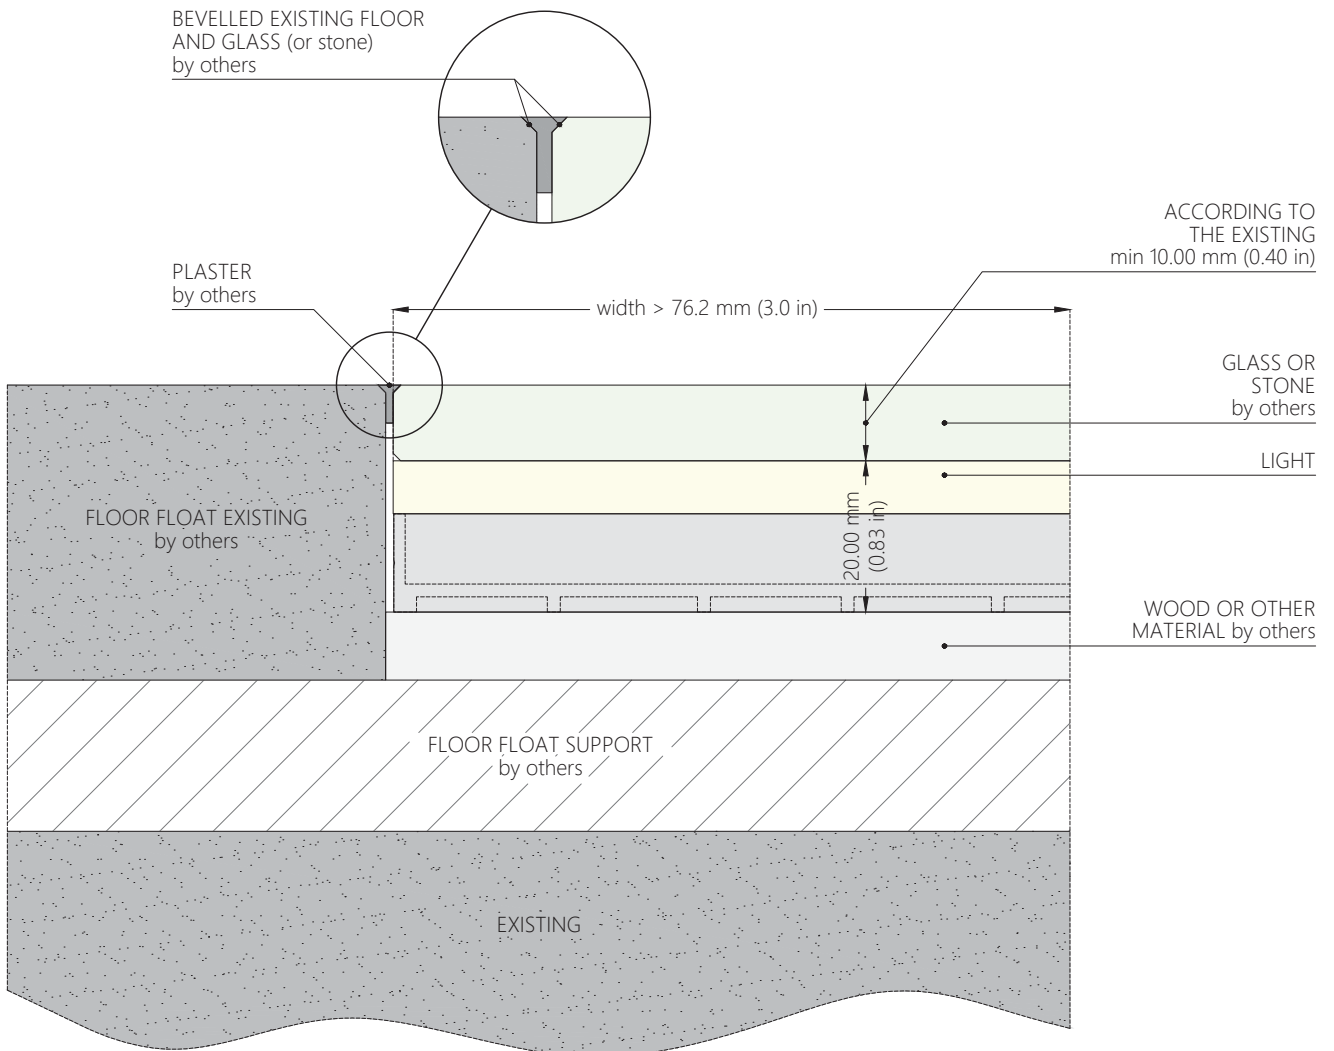

# FLUSH float

TYPE OF MOUNTING	FALSE FLOOR	
BACKLIGHT MODEL	<b>FLUSH</b>	
MOUNTING SYSTEM	<b>float</b> MANY MODULES	
DIMENSION	MM width 15 - 25 - 30 - 35 - 40 - 50 - 55 - 76 - 100 - 200 mm INCHES width 0.6 - 1.0 - 1.2 - 1.4 - 1.6 - 2.0 - 2.2 - 3.0 - 4.0 - 8.0 in	MM length 101.6 to 3048.0 mm INCHES length 4.0 to 120.0 in

# FLUSH float

TYPE OF MOUNTING	FALSE FLOOR	
BACKLIGHT MODEL	<b>FLUSH</b>	
MOUNTING SYSTEM	<b>float</b> SINGLE FIXTURE	
DIMENSION	MM width 15 - 25 - 30 - 35 - 40 - 50 - 55 - 76 - 100 - 200 mm INCHES width 0.6 - 1.0 - 1.2 - 1.4 - 1.6 - 2.0 - 2.2 - 3.0 - 4.0 - 8.0 in	MM length 101.6 to 3048.0 mm INCHES length 4.0 to 120.0 in