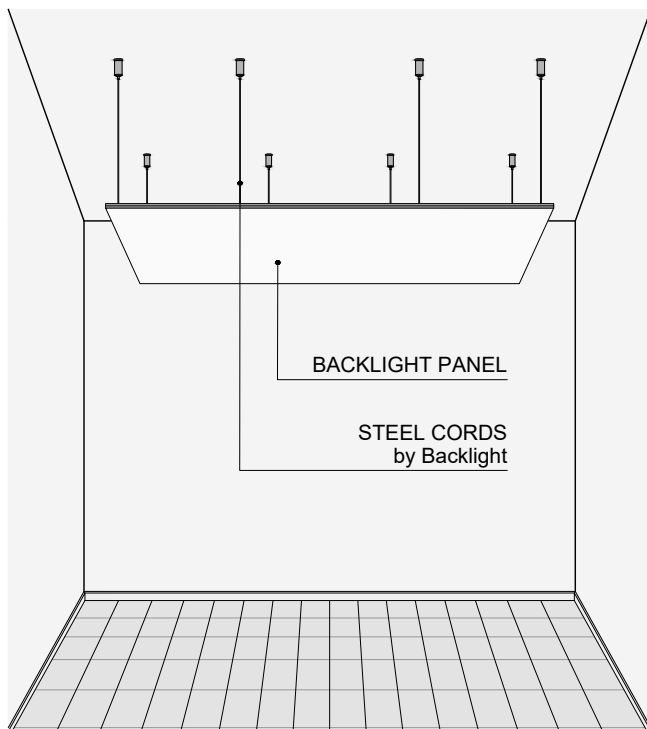

* to be asked at the order time if needed.

TYPE OF FIXING	SUSPENDED
NAME OF FIXING SYSTEM	SHY
BACKLIGHT MODELS ABLE TO BE FIXED BY SHY	MAGIC CLOUD - FLUSH - PRO - HALO
DIMENSION	Overall size: between 0.6 x 120.0 in (15.24 x 3048.0 mm) and 6.0 x 120.0 in (152.4 x 3048.0 mm)

SECTION: 2A

FIXING SYSTEMS *Shy*

1) position the template and drill the holes on the right position as shown

2) remove the template and screw all the hangers

3) insert the steel cords into the hangers and adjust the height