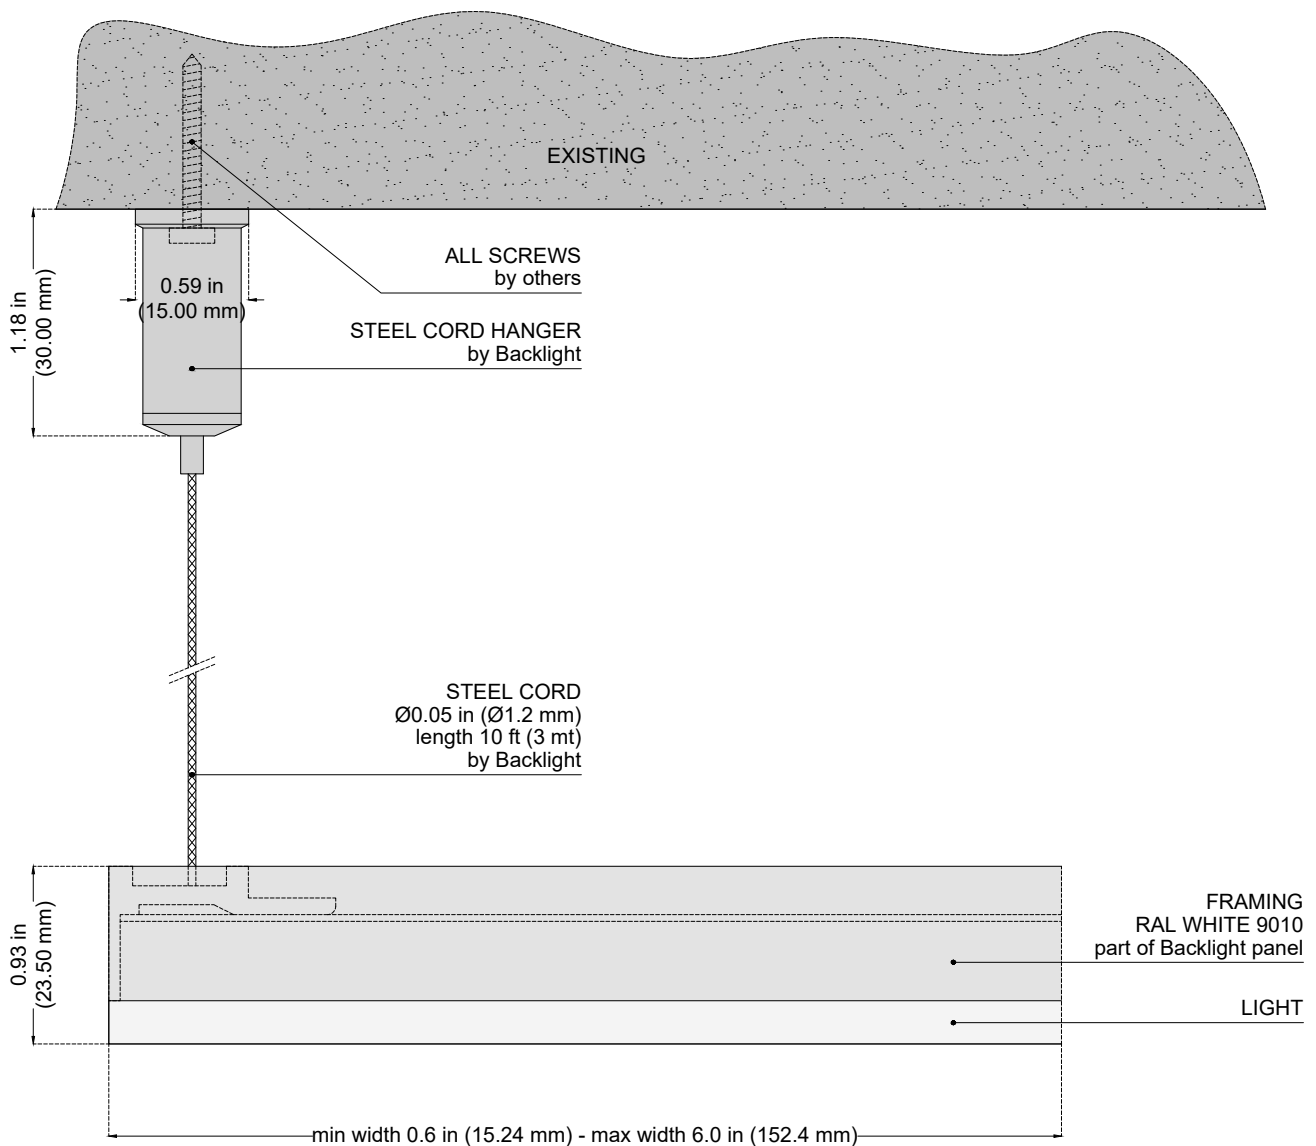

BACKLIGHT

CEILING
SUSPENDED

Shy

CEILING
SUSPENDED

Shy

POSSIBLE CUSTOM SHAPES :

GENERAL SPECIFICATION

DIMENSION	Made to measure : - overall size: between 0.6 x 120.0 in (15.24 x 3048.0 mm) and 6.0 x 120.0 in (152.4 x 3048.0 mm)
COLOUR TEMPERATURES	 2700 K  3200 K  3500 K  4100 K  5000 K  Tunable white  RGB  RGB +W and other K under request
INPUT VOLTAGE	24V DC
DRIVER	AC DC 24V DC OUTPUT (class 2 Power Unit)
DIMMABILITY	by all existing systems
POWER CONSUMPTION	Standard bright 4.5 W per linear ft (14 W per linear mt) High bright 9.0 W per linear ft (28 W per linear mt)
WEIGHT	5.7 lbs/sq. ft (25 Kg/sq. mt)
IP GRADE	IP40
LUMEN DELIVERED	Standard bright 280 lm per linear ft (890 lm per linear mt) High bright 570 lm per linear ft (1632 lm per linear mt)
LIFE TIME	70.000 hrs
WARRANTY	3 Years (36 month)
CERTIFICATIONS	<ul style="list-style-type: none"> • Ceiling surface Mounted • Ceiling recessed Type IC Inherently protected • Wall surface Mounted • NEW Storage Area of a Clothes Closet • UL94 (in accordance with the requirements of ASTM E 84, ANSI / UL 723, or CAN / ULC-S102)*  

* to be asked at the order time if needed.

TYPE OF FIXING	SUSPENDED
NAME OF FIXING SYSTEM	SHY
BACKLIGHT MODELS ABLE TO BE FIXED BY SHY	MAGIC CLOUD - FLUSH - PRO - HALO
DIMENSION	Overall size: between 0.6 x 120.0 in (15.24 x 3048.0 mm) and 6.0 x 120.0 in (152.4 x 3048.0 mm)

SECTION: 2A

FIXING SYSTEMS *Shy*

1) position the template and drill the holes on the right position as shown

2) remove the template and screw all the hangers

3) insert the steel cords into the hangers and adjust the height