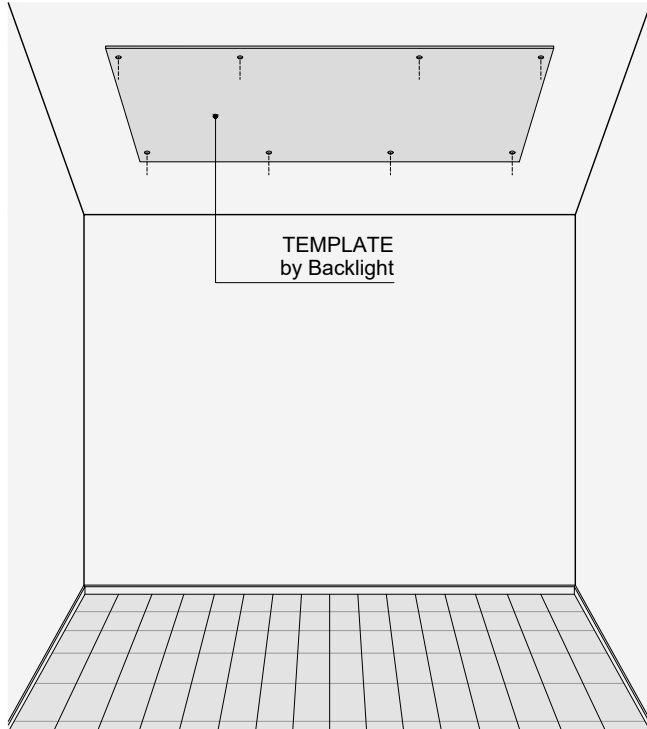

BACKLIGHT

CEILING
SUSPENDED

Shy

CEILING
SUSPENDED

Shy

POSSIBLE CUSTOM SHAPES :

GENERAL SPECIFICATION

DIMENSION	Made to measure : - overall size: between 0.6 x 120.0 in (15.24 x 3048.0 mm) and 6.0 x 120.0 in (152.4 x 3048.0 mm)
COLOUR TEMPERATURES	 2700 K  3200 K  3500 K  4100 K  5000 K  Tunable white  RGB  RGB +W and other K under request
INPUT VOLTAGE	24V DC
DRIVER	AC DC 24V DC OUTPUT (class 2 Power Unit)
DIMMABILITY	by all existing systems
POWER CONSUMPTION	Standard bright 4.5 W per linear ft (14 W per linear mt) High bright 9.0 W per linear ft (28 W per linear mt)
WEIGHT	5.7 lbs/sq. ft (25 Kg/sq. mt)
IP GRADE	IP40
LUMEN DELIVERED	Standard bright 280 lm per linear ft (890 lm per linear mt) High bright 570 lm per linear ft (1632 lm per linear mt)
LIFE TIME	70.000 hrs
WARRANTY	3 Years (36 month)
CERTIFICATIONS	<ul style="list-style-type: none"> • Ceiling surface Mounted • Ceiling recessed Type IC Inherently protected • Wall surface Mounted • NEW Storage Area of a Clothes Closet • UL94 (in accordance with the requirements of ASTM E 84, ANSI / UL 723, or CAN / ULC-S102)*  

* to be asked at the order time if needed.

TYPE OF FIXING	SUSPENDED
NAME OF FIXING SYSTEM	SHY
BACKLIGHT MODELS ABLE TO BE FIXED BY SHY	MAGIC CLOUD - FLUSH - PRO - HALO
DIMENSION	Overall size: between 0.6 x 120.0 in (15.24 x 3048.0 mm) and 6.0 x 120.0 in (152.4 x 3048.0 mm)

SECTION: 2A

FIXING SYSTEMS *Shy*

1) position the template and drill the holes on the right position as shown

2) remove the template and screw all the hangers

3) insert the steel cords into the hangers and adjust the height