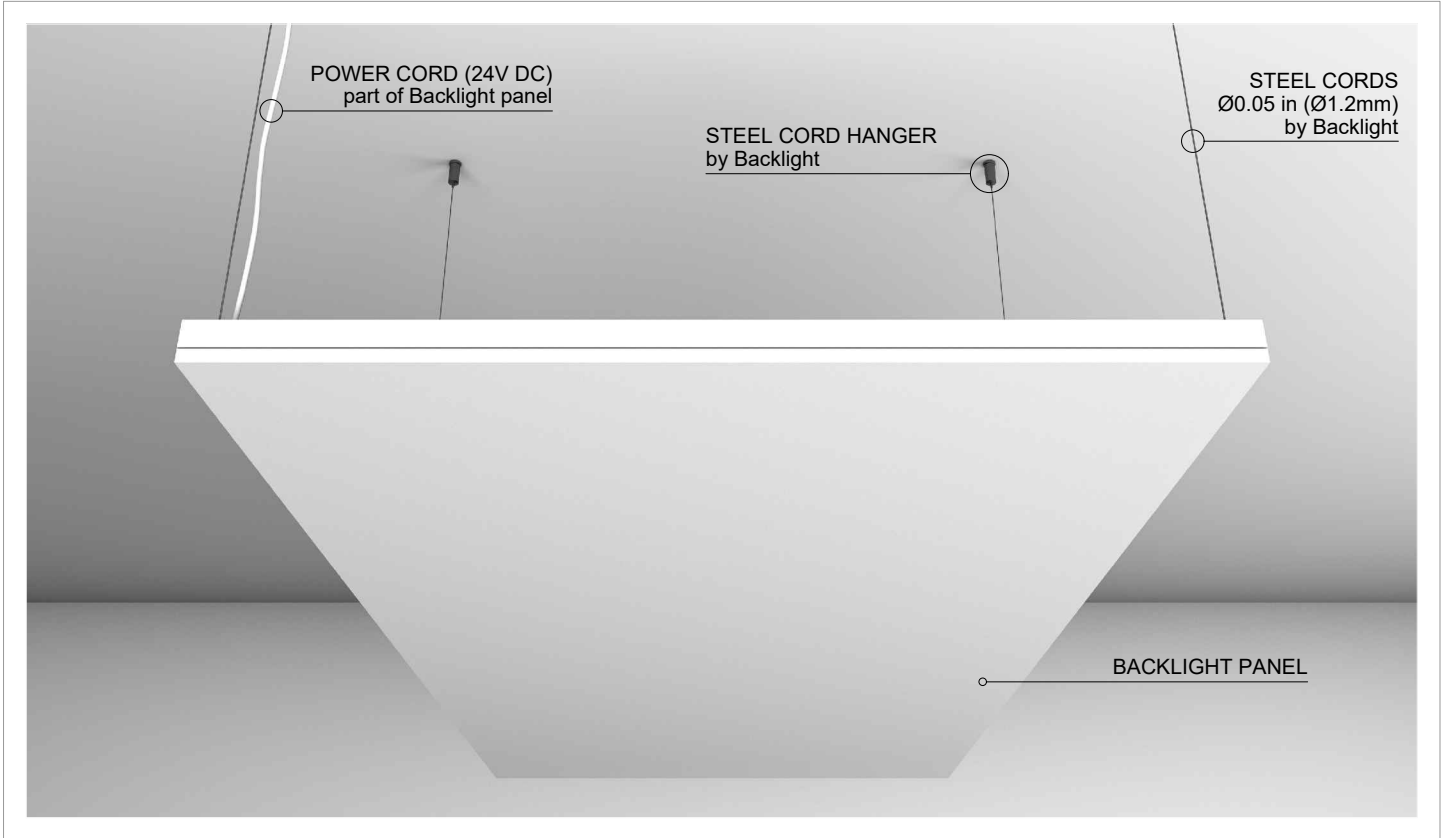

CEILING
SUSPENDED

Shy