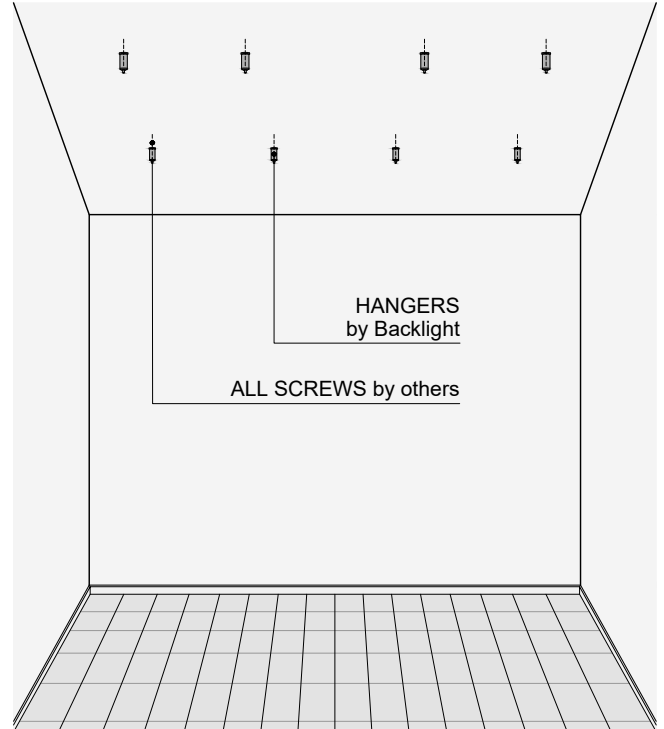

* to be asked at the order time if needed.

TYPE OF FIXING	SUSPENDED
NAME OF FIXING SYSTEM	SHY
BACKLIGHT MODELS ABLE TO BE FIXED BY SHY	MAGIC CLOUD - FLUSH - PRO - HALO
DIMENSION	Overall size: between 0.6 x 120.0 in (15.24 x 3048.0 mm) and 6.0 x 120.0 in (152.4 x 3048.0 mm)

SECTION: 2A

FIXING SYSTEMS *Shy*

1) position the template and drill the holes on the right position as shown

2) remove the template and screw all the hangers

3) insert the steel cords into the hangers and adjust the height

CEILING
SUSPENDED

Shy

WARNINGS

DO NOT WET

DO NOT USE DETERGENTS

DO NOT USE HUMID FABRICS