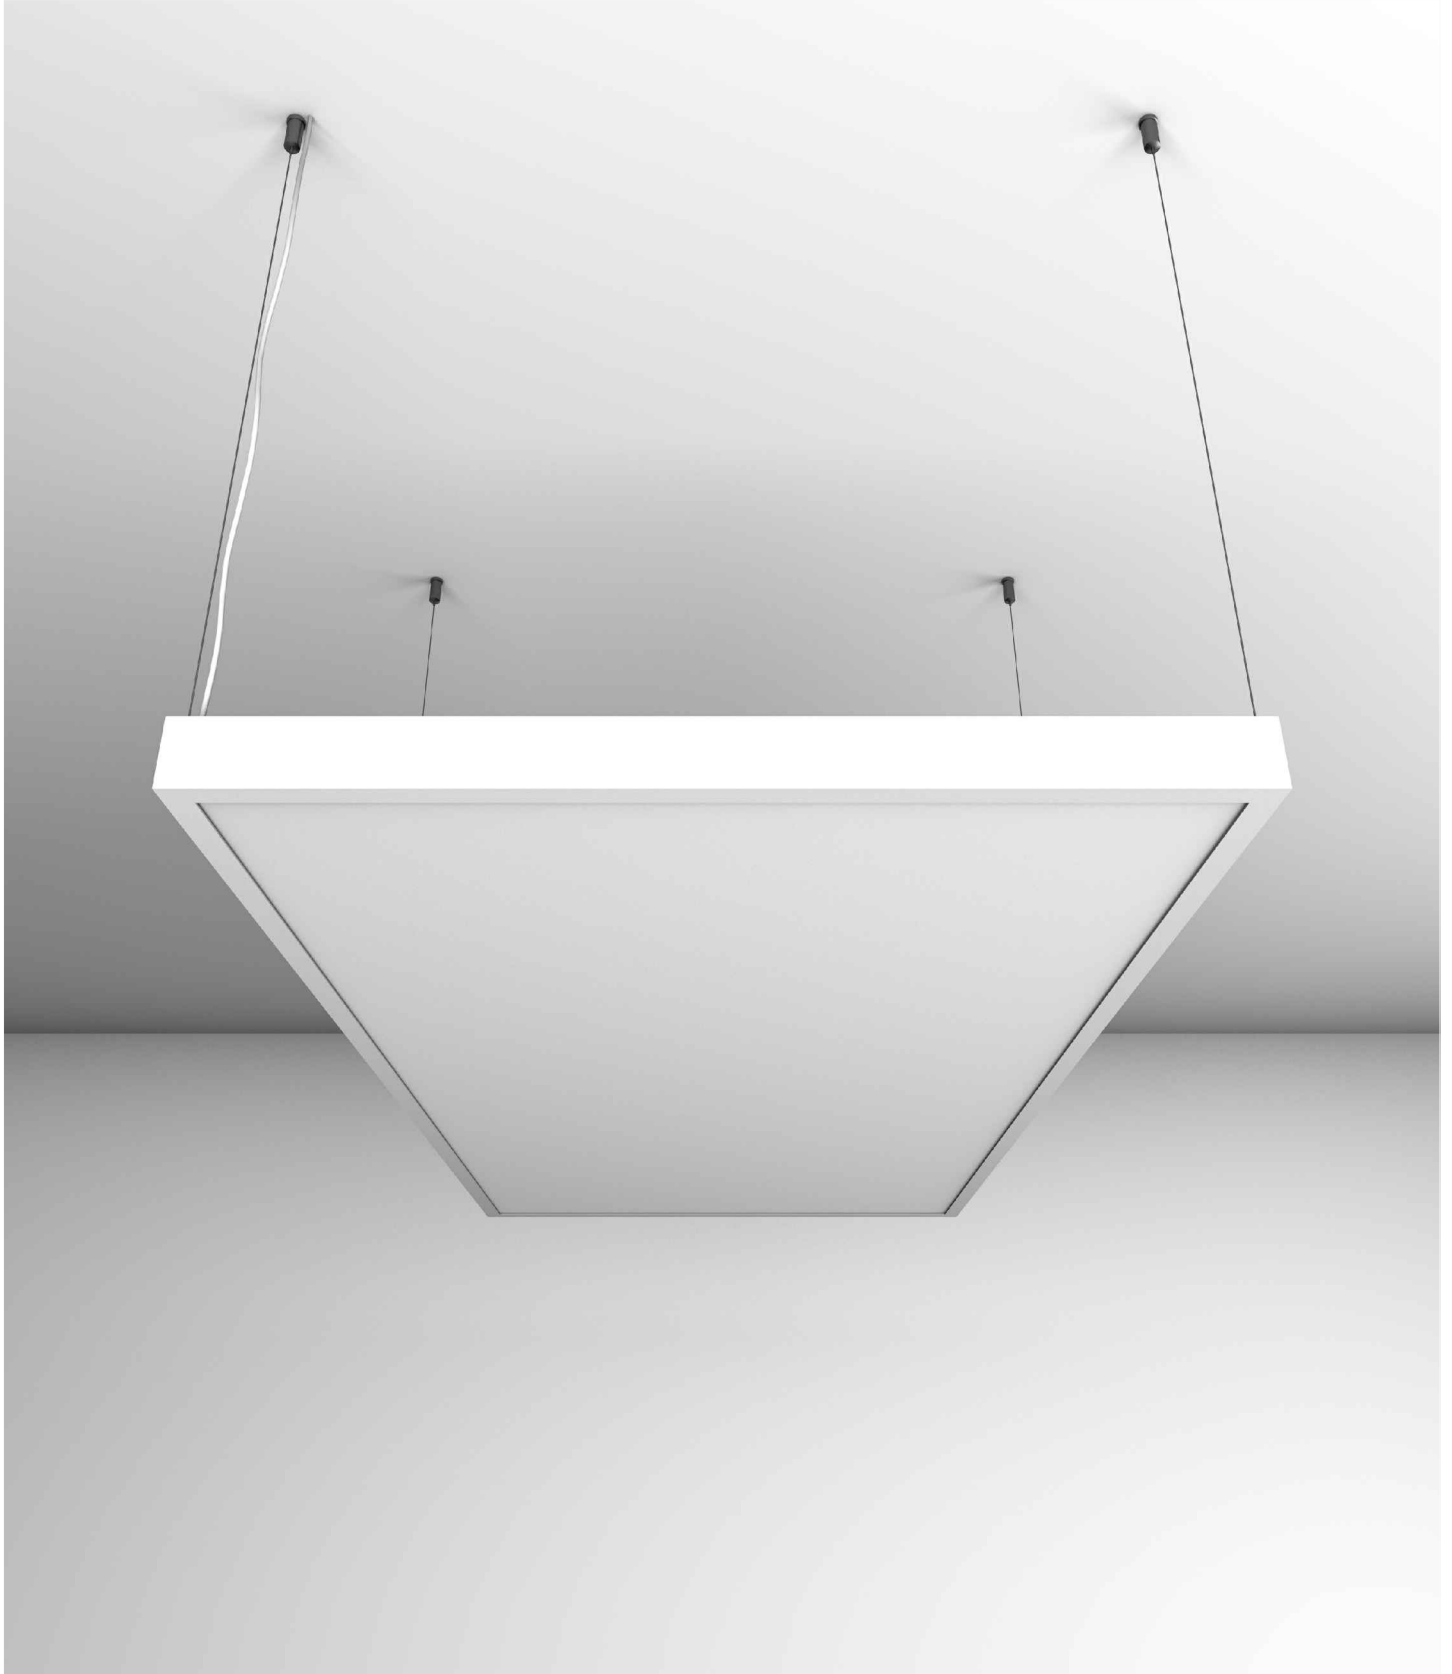

CEILING
SUSPENDED

By Frame

CEILING
SUSPENDED

By Frame

POSSIBLE CUSTOM SHAPES :

MAGIC CLOUD by frame

TYPE OF MOUNTING	SUSPENDED
BACKLIGHT MODEL	MAGIC CLOUD 
MOUNTING SYSTEM	by frame SINGLE FIXTURE
DIMENSION	Max overall size: MM size 2006.6 x 3048.0 mm INCHES size 79.0 x 120.0 in

SECTION: 2A

CEILING
SUSPENDED

By Frame

MAGIC CLOUD by frame

TYPE OF MOUNTING	SUSPENDED
BACKLIGHT MODEL	MAGIC CLOUD 
MOUNTING SYSTEM	by frame MANY MODULES
DIMENSION	Max overall size: MM size 2006.6 x 3048.0 mm INCHES size 79.0 x 120.0 in