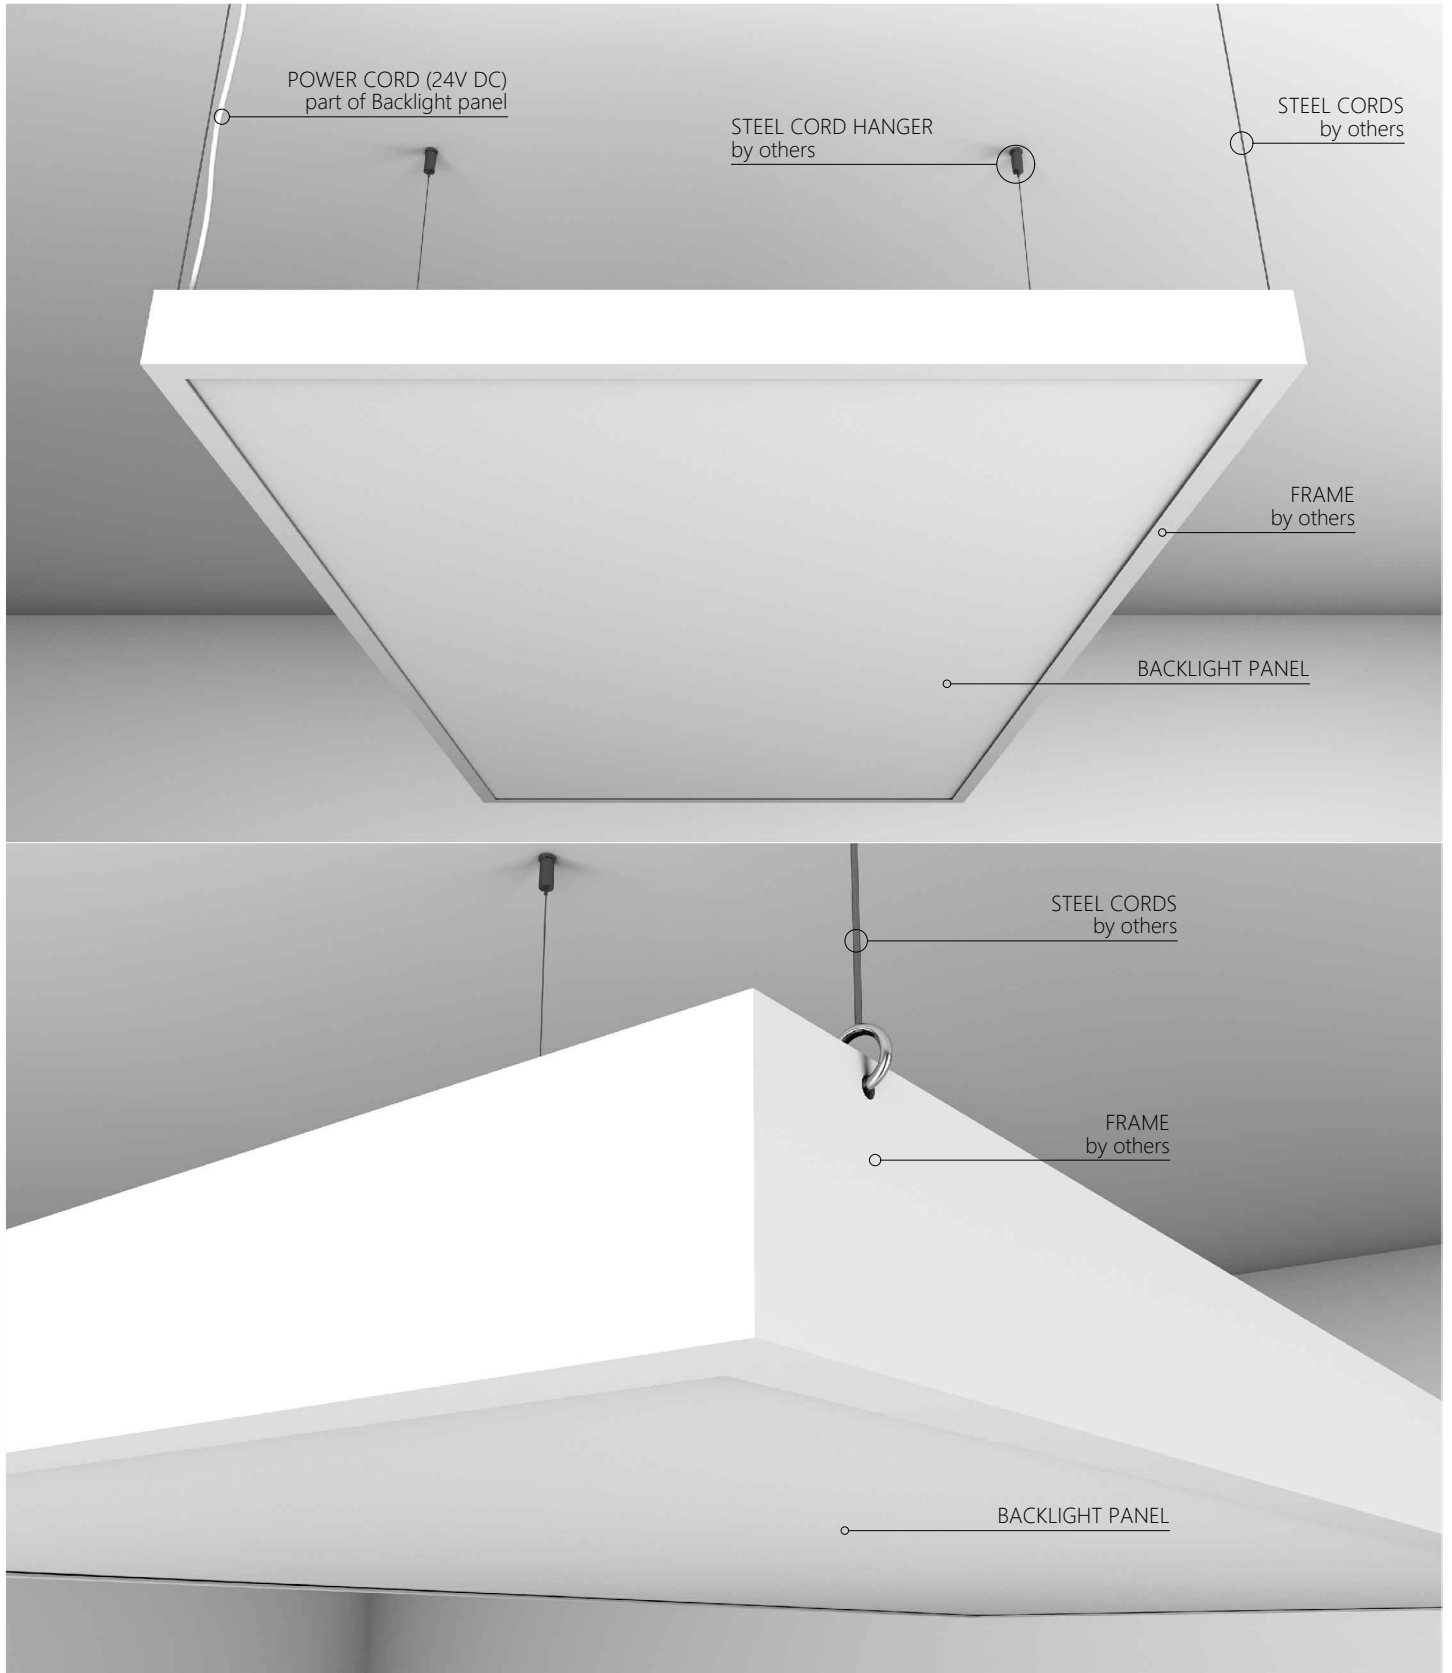

CEILING
SUSPENDED

By Frame

CEILING
SUSPENDED

By Frame

POSSIBLE CUSTOM SHAPES :

MAGIC CLOUD by frame

TYPE OF MOUNTING	SUSPENDED
BACKLIGHT MODEL	MAGIC CLOUD 
MOUNTING SYSTEM	by frame SINGLE FIXTURE
DIMENSION	Max overall size: MM size 2006.6 x 3048.0 mm INCHES size 79.0 x 120.0 in

SECTION: 2A

CEILING
SUSPENDED

By Frame

MAGIC CLOUD by frame

TYPE OF MOUNTING	SUSPENDED
BACKLIGHT MODEL	MAGIC CLOUD 
MOUNTING SYSTEM	by frame MANY MODULES
DIMENSION	Max overall size: MM size 2006.6 x 3048.0 mm INCHES size 79.0 x 120.0 in