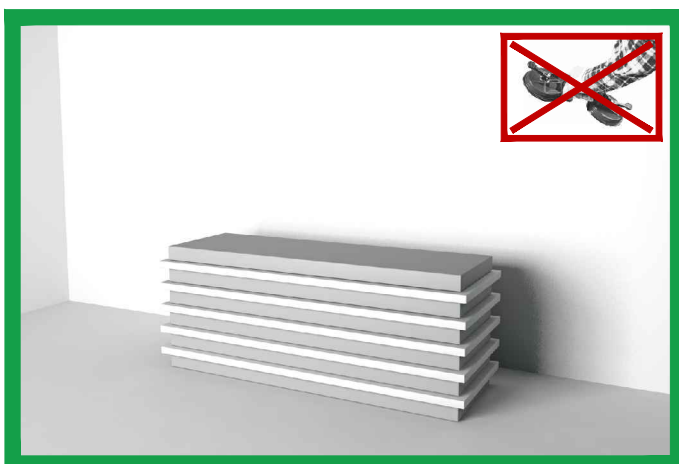

CEILING
SUSPENDED

By Frame

CEILING
SUSPENDED

By Frame

POSSIBLE CUSTOM SHAPES :

MAGIC CLOUD by frame

TYPE OF MOUNTING	SUSPENDED
BACKLIGHT MODEL	MAGIC CLOUD 
MOUNTING SYSTEM	by frame SINGLE FIXTURE
DIMENSION	Max overall size: MM size 2006.6 x 3048.0 mm INCHES size 79.0 x 120.0 in

SECTION: 2A

CEILING
SUSPENDED

By Frame

HOW TO HANDLE

WARNINGS

DO NOT WET

DO NOT USE DETERGENTS

DO NOT USE HUMID FABRICS