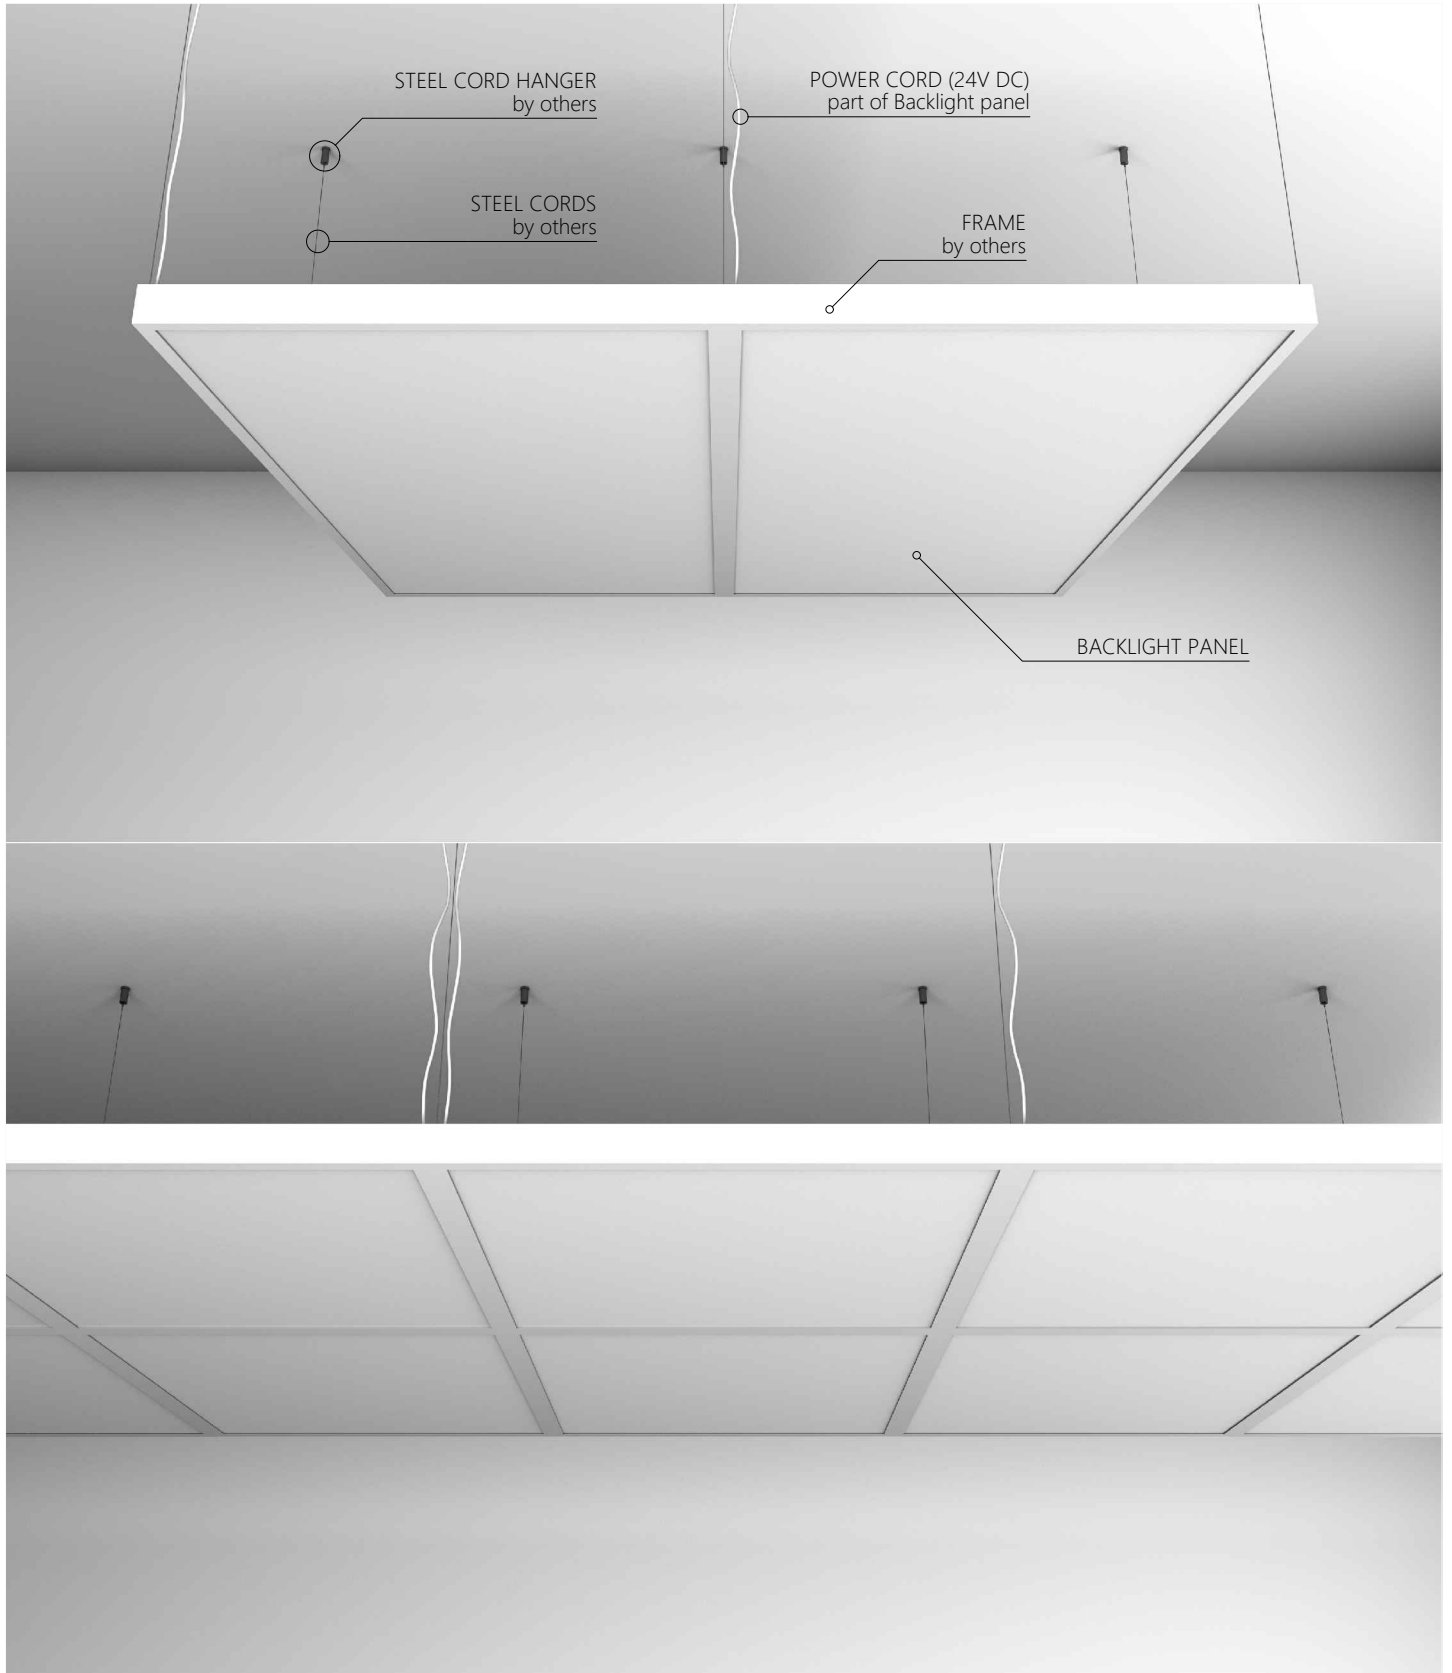

CEILING
SUSPENDED

By Frame