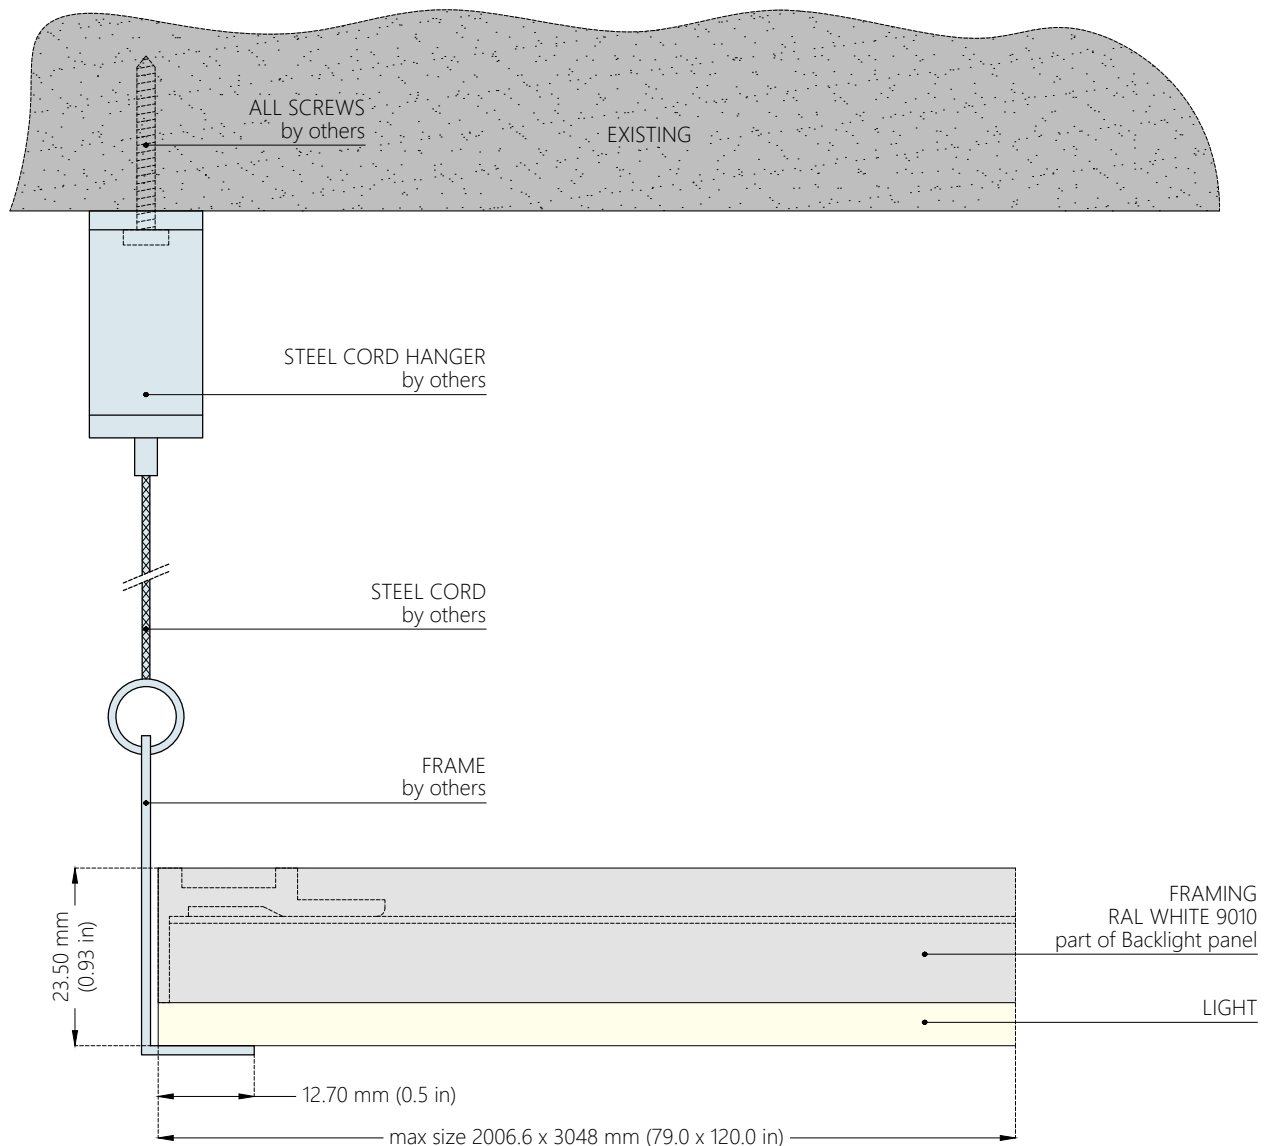

CEILING
SUSPENDED

By Frame

CEILING
SUSPENDED

By Frame

POSSIBLE CUSTOM SHAPES :

MAGIC CLOUD by frame

TYPE OF MOUNTING	SUSPENDED
BACKLIGHT MODEL	MAGIC CLOUD 
MOUNTING SYSTEM	by frame SINGLE FIXTURE
DIMENSION	Max overall size: MM size 2006.6 x 3048.0 mm INCHES size 79.0 x 120.0 in

SECTION: 2A

CEILING
SUSPENDED

By Frame

MAGIC CLOUD by frame

TYPE OF MOUNTING	SUSPENDED
BACKLIGHT MODEL	MAGIC CLOUD 
MOUNTING SYSTEM	by frame MANY MODULES
DIMENSION	Max overall size: MM size 2006.6 x 3048.0 mm INCHES size 79.0 x 120.0 in