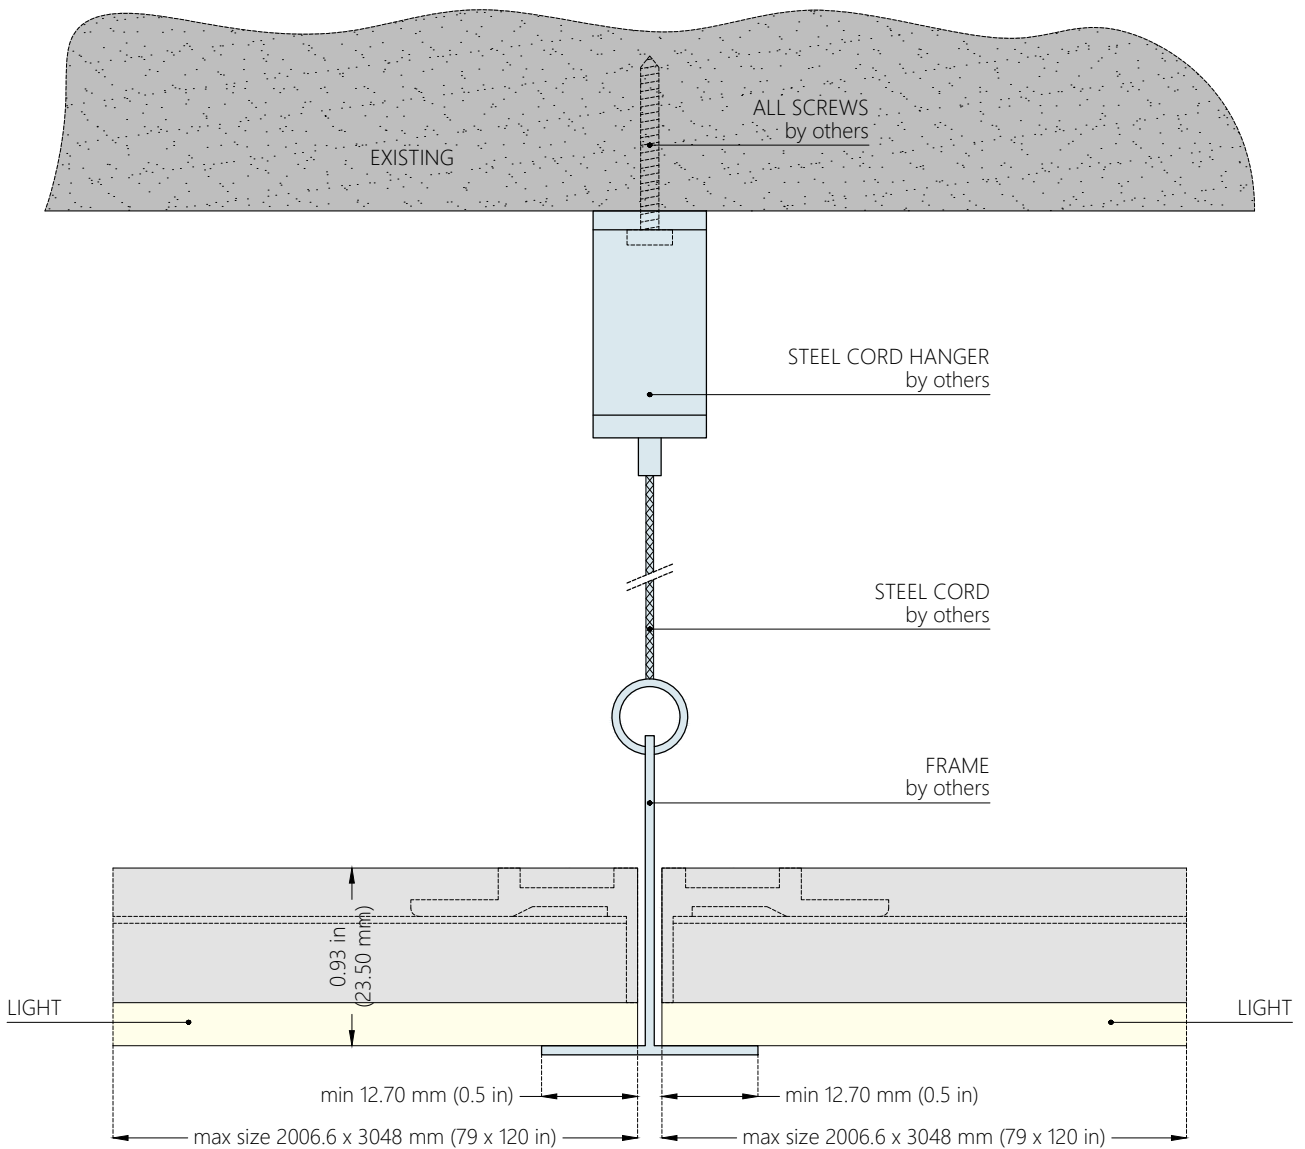

CEILING
SUSPENDED

By Frame

CEILING
SUSPENDED

By Frame

POSSIBLE CUSTOM SHAPES :

MAGIC CLOUD by frame

TYPE OF MOUNTING	SUSPENDED
BACKLIGHT MODEL	MAGIC CLOUD 
MOUNTING SYSTEM	by frame SINGLE FIXTURE
DIMENSION	Max overall size: MM size 2006.6 x 3048.0 mm INCHES size 79.0 x 120.0 in

SECTION: 2A

CEILING
SUSPENDED

By Frame

MAGIC CLOUD by frame

TYPE OF MOUNTING	SUSPENDED
BACKLIGHT MODEL	MAGIC CLOUD 
MOUNTING SYSTEM	by frame MANY MODULES
DIMENSION	Max overall size: MM size 2006.6 x 3048.0 mm INCHES size 79.0 x 120.0 in

SECTION: 2A

CEILING
SUSPENDED

By Frame

HOW TO HANDLE

WARNINGS

DO NOT WET

DO NOT USE DETERGENTS

DO NOT USE HUMID FABRICS