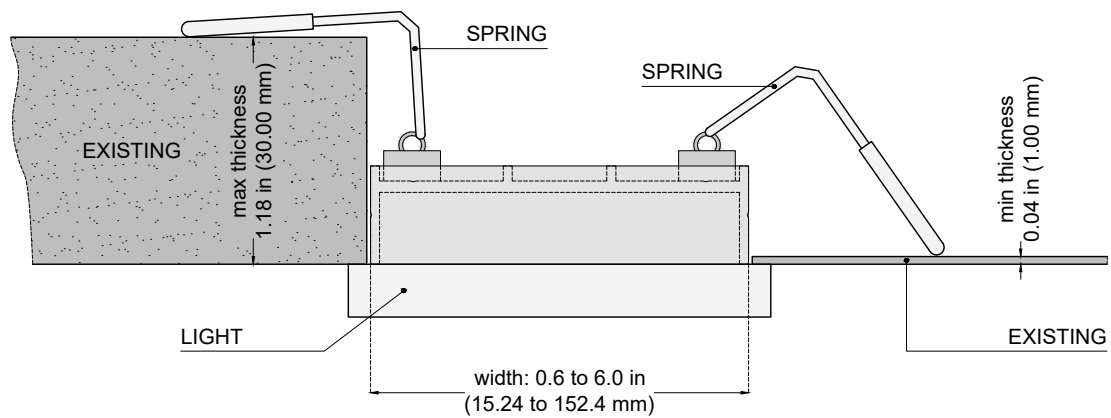

# CEILING RECESSED TRIM

POSSIBLE CUSTOM SHAPES :

GENERAL SPECIFICATION

DIMENSION	Made to measure : - overall size: width 0.6 to 12.0 in (15.24 x 304.8 mm) length 4.0 to 120.0 in (101.6 x 3048.0 mm)
COLOUR TEMPERATURES	 2700 K  3200 K  3500 K  4100 K  5000 K  Tunable white  RGB  RGB +W and other K under request
INPUT VOLTAGE	24V DC
DRIVER	AC DC 24V DC OUTPUT (class 2 Power Unit)
DIMMABILITY	by all existing systems
POWER CONSUMPTION	Standard bright 4.5 W per linear ft (14 W per linear mt) High bright 9.0 W per linear ft (28 W per linear mt)
WEIGHT	5.7 lbs/sq. ft (25 Kg/sq. mt)
IP GRADE	IP40
LUMEN DELIVERED	Standard bright 280 lm per linear ft (890 lm per linear mt) High bright 570 lm per linear ft (1632 lm per linear mt)
LIFE TIME	70.000 hrs
WARRANTY	3 Years (36 month)
CERTIFICATIONS	<ul style="list-style-type: none"> <li>• Ceiling surface Mounted</li> <li>• Ceiling recessed Type IC Inherently protected</li> <li>• Wall surface Mounted</li> <li>• NEW Storage Area of a Clothes Closet</li> <li>• UL94 (in accordance with the requirements of ASTM E 84, ANSI / UL 723, or CAN / ULC-S102)*</li> </ul>  

# *Springs*

TYPE OF FIXING	RECESSED TRIM
NAME OF FIXING SYSTEM	<b>SPRINGS</b>
BACKLIGHT MODELS ABLE TO BE FIXED BY SPRINGS	PRO
DIMENSION	Overall size: width 0.6 to 6.0 in (15.24 to 152.4 mm) length 4.0 to 120.0 in (101.6 to 3048.0 mm)

## EXAMPLE OF SECTION : 2.2 in (55.88 mm) WIDE PRO