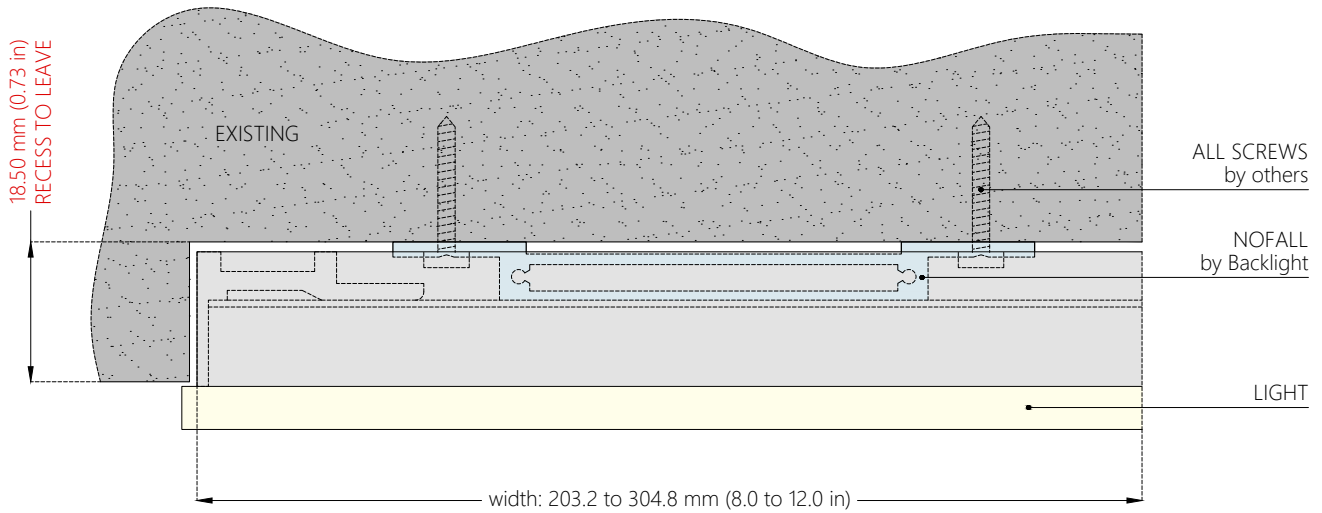

CEILING

RECESSED TRIM

POSSIBLE CUSTOM SHAPES :

MAGIC CLOUD nofall

TYPE OF MOUNTING	RECESSED TRIM		
BACKLIGHT MODEL	MAGIC CLOUD 		
MOUNTING SYSTEM	nofall		
DIMENSION	Overall size:	MM width between 203.2 to 304.8 mm INCHES width between 8.0 to 12.0 in	MM length between 101.6 to 3048 mm INCHES length between 4.0 to 120.0 in

SECTION: 2A-N

FIXING SYSTEMS **Nofall**

Suggested for big panels
NOFALL

WARNINGS

DO NOT WET

DO NOT USE DETERGENTS

DO NOT USE HUMID FABRICS