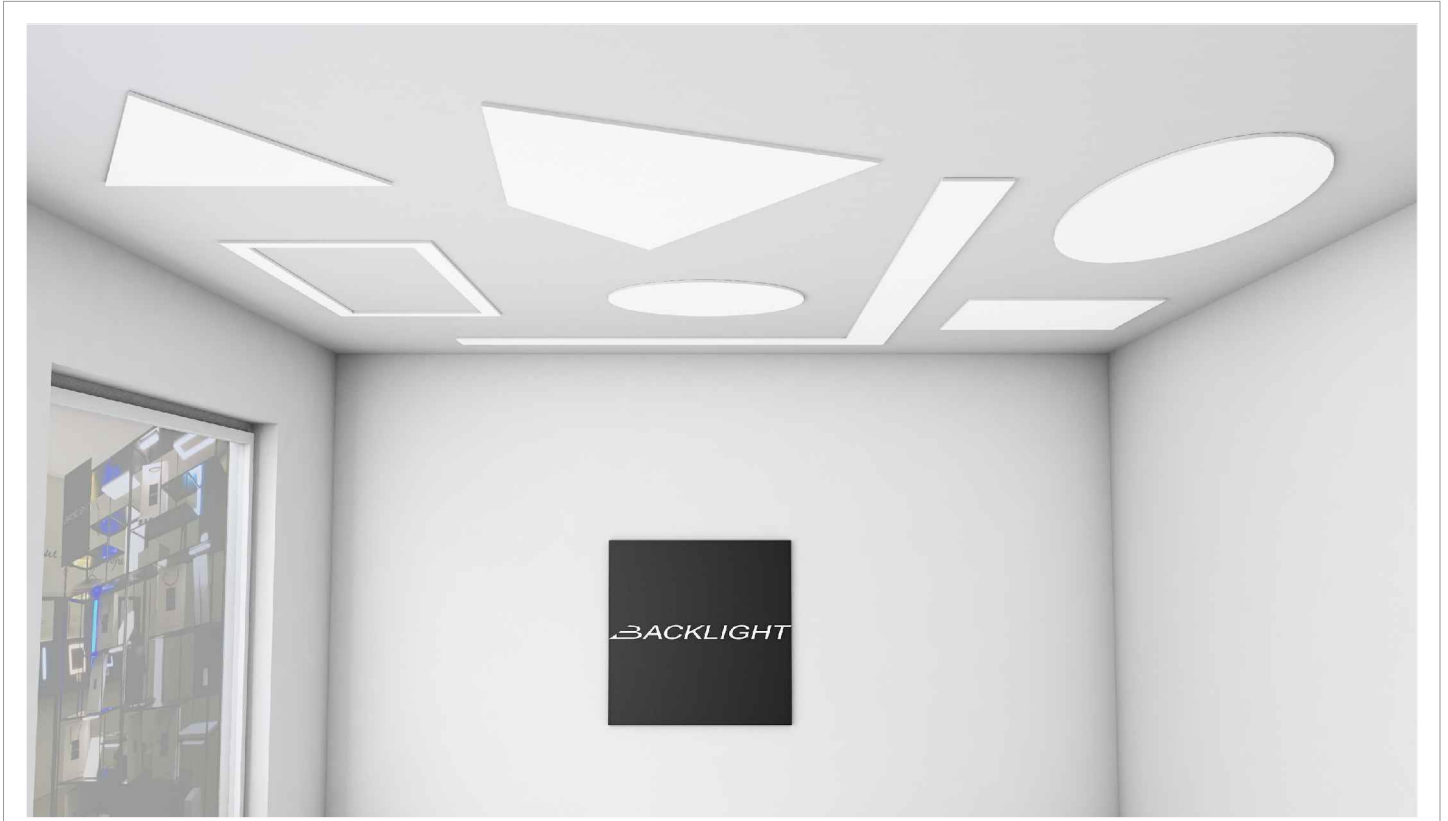

CEILING RECESSED TRIM

POSSIBLE CUSTOM SHAPES :

GENERAL SPECIFICATION

DIMENSION	Made to measure : - overall size: width 0.6 to 12.0 in (15.24 x 304.8 mm) length 4.0 to 120.0 in (101.6 x 3048.0 mm)
COLOUR TEMPERATURES	 2700 K  3200 K  3500 K  4100 K  5000 K  Tunable white  RGB  RGB +W and other K under request
INPUT VOLTAGE	24V DC
DRIVER	AC DC 24V DC OUTPUT (class 2 Power Unit)
DIMMABILITY	by all existing systems
POWER CONSUMPTION	Standard bright 4.5 W per linear ft (14 W per linear mt) High bright 9.0 W per linear ft (28 W per linear mt)
WEIGHT	5.7 lbs/sq. ft (25 Kg/sq. mt)
IP GRADE	IP40
LUMEN DELIVERED	Standard bright 280 lm per linear ft (890 lm per linear mt) High bright 570 lm per linear ft (1632 lm per linear mt)
LIFE TIME	70.000 hrs
WARRANTY	3 Years (36 month)
CERTIFICATIONS	<ul style="list-style-type: none"> • Ceiling surface Mounted • Ceiling recessed Type IC Inherently protected • Wall surface Mounted • NEW Storage Area of a Clothes Closet • UL94 (in accordance with the requirements of ASTM E 84, ANSI / UL 723, or CAN / ULC-S102)*  

* to be asked at the order time if needed.

Nofall

TYPE OF FIXING	RECESSED TRIM
NAME OF FIXING SYSTEM	NOFALL
BACKLIGHT MODELS ABLE TO BE FIXED BY NOFALL	MAGIC CLOUD - FLUSH - PRO
DIMENSION	Overall size: width 6.0 to 12.0 in (152.4 to 304.8 mm) length 4.0 to 120.0 in (101.6 to 3048.0 mm)