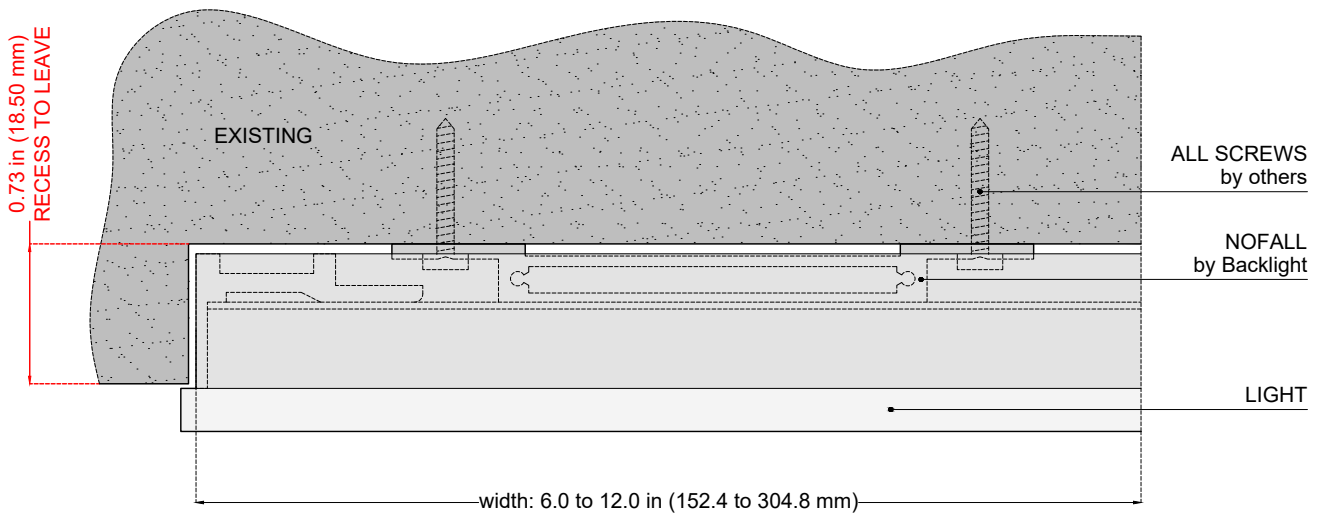

CEILING RECESSED TRIM

POSSIBLE CUSTOM SHAPES :

GENERAL SPECIFICATION

DIMENSION	Made to measure : - overall size: width 0.6 to 12.0 in (15.24 x 304.8 mm) length 4.0 to 120.0 in (101.6 x 3048.0 mm)
COLOUR TEMPERATURES	 2700 K  3200 K  3500 K  4100 K  5000 K  Tunable white  RGB  RGB +W and other K under request
INPUT VOLTAGE	24V DC
DRIVER	AC DC 24V DC OUTPUT (class 2 Power Unit)
DIMMABILITY	by all existing systems
POWER CONSUMPTION	Standard bright 4.5 W per linear ft (14 W per linear mt) High bright 9.0 W per linear ft (28 W per linear mt)
WEIGHT	5.7 lbs/sq. ft (25 Kg/sq. mt)
IP GRADE	IP40
LUMEN DELIVERED	Standard bright 280 lm per linear ft (890 lm per linear mt) High bright 570 lm per linear ft (1632 lm per linear mt)
LIFE TIME	70.000 hrs
WARRANTY	3 Years (36 month)
CERTIFICATIONS	<ul style="list-style-type: none"> • Ceiling surface Mounted • Ceiling recessed Type IC Inherently protected • Wall surface Mounted • NEW Storage Area of a Clothes Closet • UL94 (in accordance with the requirements of ASTM E 84, ANSI / UL 723, or CAN / ULC-S102)*  

* to be asked at the order time if needed.

Nofall

TYPE OF FIXING	RECESSED TRIM
NAME OF FIXING SYSTEM	NOFALL
BACKLIGHT MODELS ABLE TO BE FIXED BY NOFALL	MAGIC CLOUD - FLUSH - PRO
DIMENSION	Overall size: width 6.0 to 12.0 in (152.4 to 304.8 mm) length 4.0 to 120.0 in (101.6 to 3048.0 mm)

SECTION: 2A-N

FIXING SYSTEMS *Nofall*

Suggested for big panels
NOFALL

* Backlight panel position will be adjustable once installed

WARNINGS

DO NOT WET

DO NOT USE DETERGENTS

DO NOT USE HUMID FABRICS