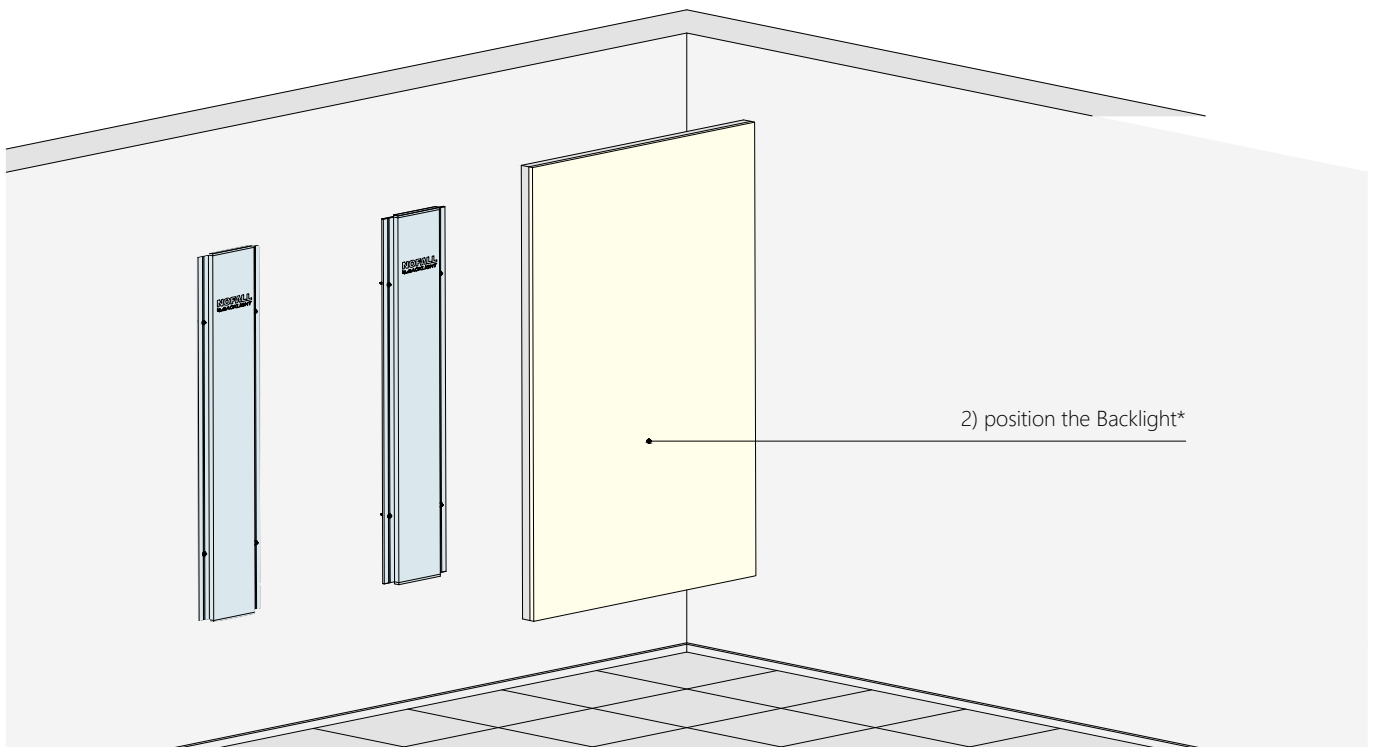

CEILING

RECESSED TRIM

POSSIBLE CUSTOM SHAPES :

MAGIC CLOUD nofall

TYPE OF MOUNTING	RECESSED TRIM		
BACKLIGHT MODEL	MAGIC CLOUD 		
MOUNTING SYSTEM	nofall		
DIMENSION	Overall size:	MM width between 203.2 to 304.8 mm INCHES width between 8.0 to 12.0 in	MM length between 101.6 to 3048 mm INCHES length between 4.0 to 120.0 in

SECTION: 2A-N

FIXING SYSTEMS **Nofall**

Suggested for big panels
NOFALL

WARNINGS

DO NOT WET

DO NOT USE DETERGENTS

DO NOT USE HUMID FABRICS