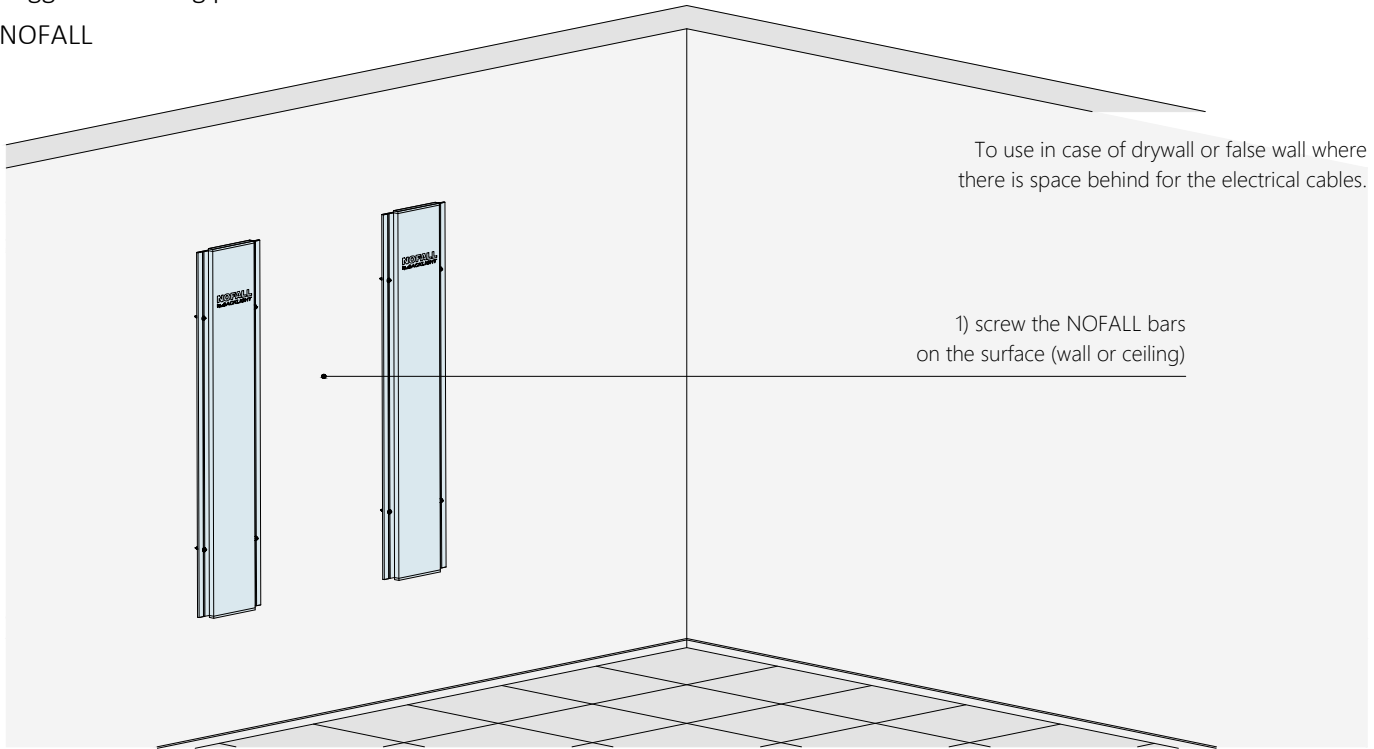

CEILING

RECESSED TRIM

POSSIBLE CUSTOM SHAPES :

MAGIC CLOUD nofall

TYPE OF MOUNTING	RECESSED TRIM		
BACKLIGHT MODEL	MAGIC CLOUD 		
MOUNTING SYSTEM	nofall		
DIMENSION	Overall size:	MM width between 203.2 to 304.8 mm INCHES width between 8.0 to 12.0 in	MM length between 101.6 to 3048 mm INCHES length between 4.0 to 120.0 in

SECTION: 2A-N

FIXING SYSTEMS **Nofall**

Suggested for big panels
NOFALL

WARNINGS

DO NOT WET

DO NOT USE DETERGENTS

DO NOT USE HUMID FABRICS