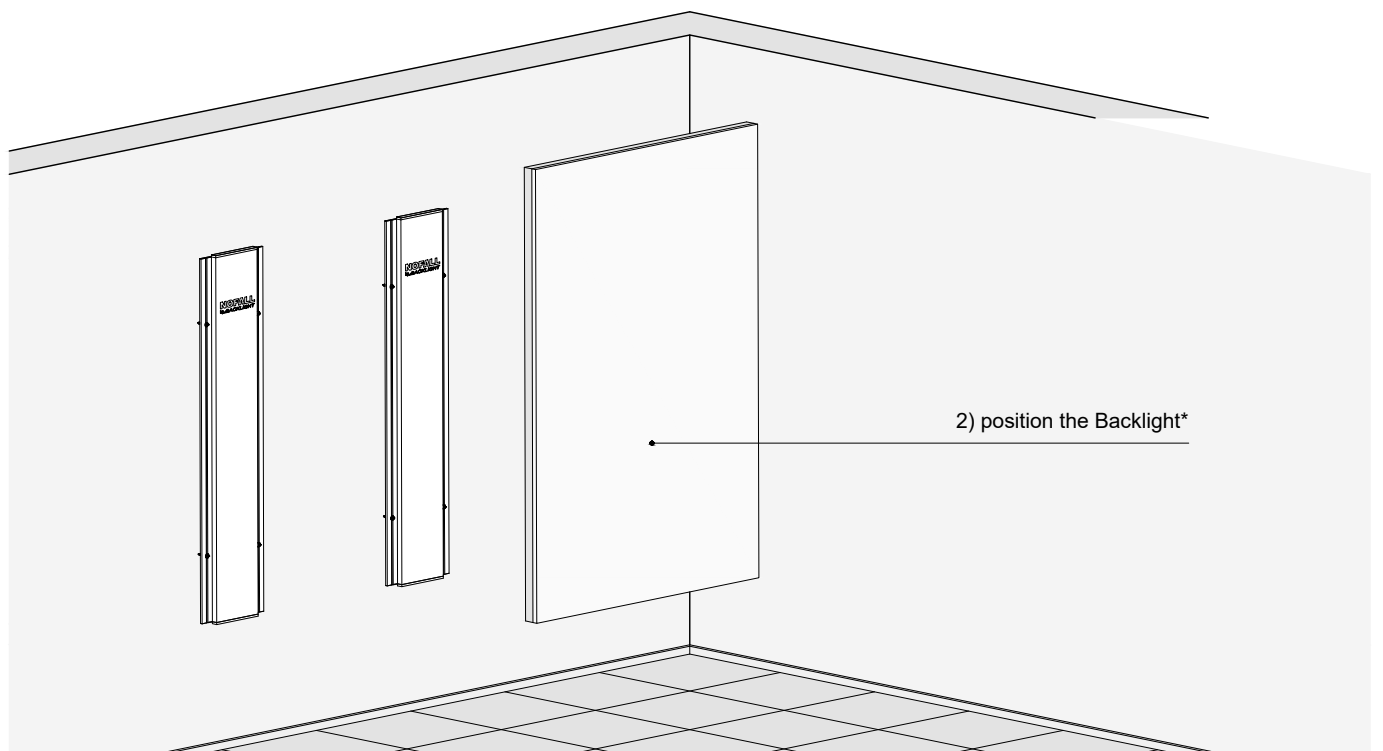

CEILING RECESSED TRIM

POSSIBLE CUSTOM SHAPES :

GENERAL SPECIFICATION

DIMENSION	Made to measure : - overall size: width 0.6 to 12.0 in (15.24 x 304.8 mm) length 4.0 to 120.0 in (101.6 x 3048.0 mm)
COLOUR TEMPERATURES	 2700 K  3200 K  3500 K  4100 K  5000 K  Tunable white  RGB  RGB +W and other K under request
INPUT VOLTAGE	24V DC
DRIVER	AC DC 24V DC OUTPUT (class 2 Power Unit)
DIMMABILITY	by all existing systems
POWER CONSUMPTION	Standard bright 4.5 W per linear ft (14 W per linear mt) High bright 9.0 W per linear ft (28 W per linear mt)
WEIGHT	5.7 lbs/sq. ft (25 Kg/sq. mt)
IP GRADE	IP40
LUMEN DELIVERED	Standard bright 280 lm per linear ft (890 lm per linear mt) High bright 570 lm per linear ft (1632 lm per linear mt)
LIFE TIME	70.000 hrs
WARRANTY	3 Years (36 month)
CERTIFICATIONS	<ul style="list-style-type: none"> • Ceiling surface Mounted • Ceiling recessed Type IC Inherently protected • Wall surface Mounted • NEW Storage Area of a Clothes Closet • UL94 (in accordance with the requirements of ASTM E 84, ANSI / UL 723, or CAN / ULC-S102)*  

* to be asked at the order time if needed.

Nofall

TYPE OF FIXING	RECESSED TRIM
NAME OF FIXING SYSTEM	NOFALL
BACKLIGHT MODELS ABLE TO BE FIXED BY NOFALL	MAGIC CLOUD - FLUSH - PRO
DIMENSION	Overall size: width 6.0 to 12.0 in (152.4 to 304.8 mm) length 4.0 to 120.0 in (101.6 to 3048.0 mm)

SECTION: 2A-N

FIXING SYSTEMS *Nofall*

Suggested for big panels
NOFALL

* Backlight panel position will be adjustable once installed

WARNINGS

DO NOT WET

DO NOT USE DETERGENTS

DO NOT USE HUMID FABRICS