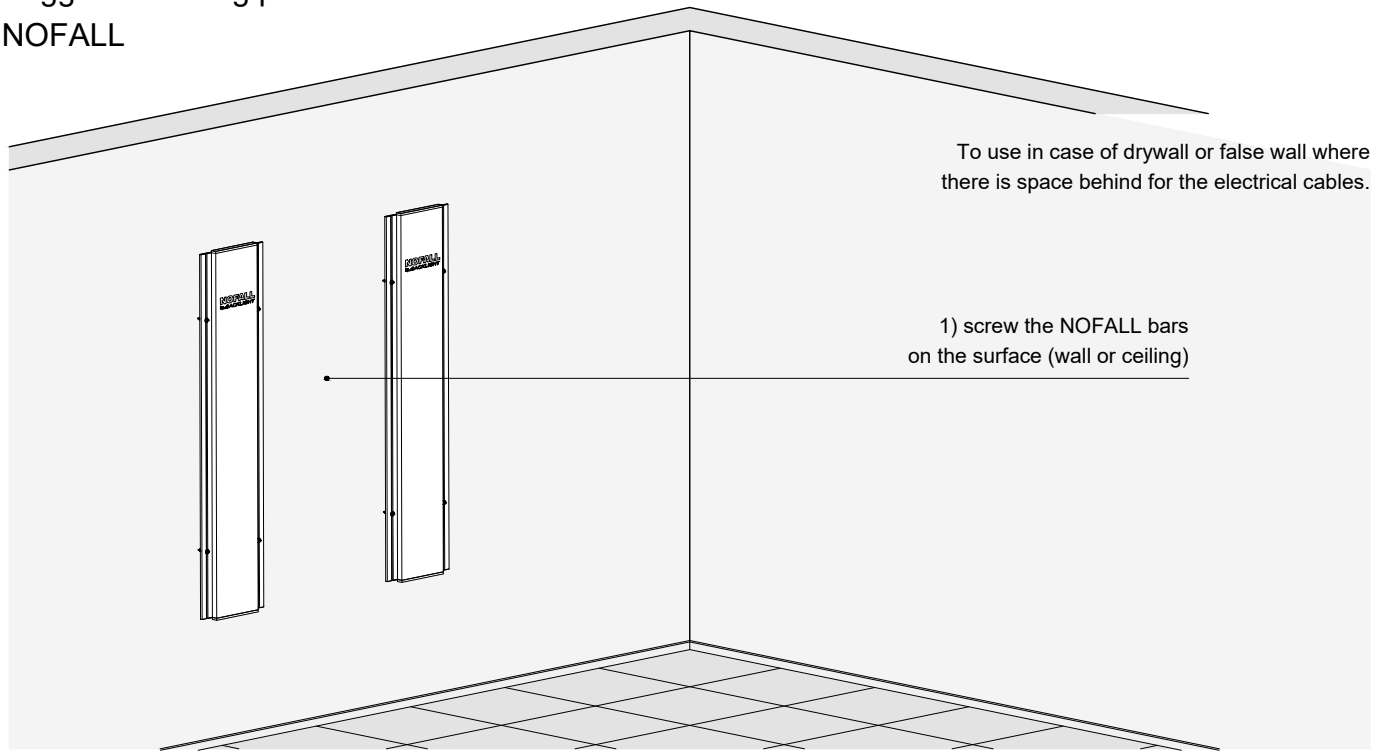

CEILING RECESSED TRIM

POSSIBLE CUSTOM SHAPES :

GENERAL SPECIFICATION

DIMENSION	Made to measure : - overall size: width 0.6 to 12.0 in (15.24 x 304.8 mm) length 4.0 to 120.0 in (101.6 x 3048.0 mm)
COLOUR TEMPERATURES	 2700 K  3200 K  3500 K  4100 K  5000 K  Tunable white  RGB  RGB +W and other K under request
INPUT VOLTAGE	24V DC
DRIVER	AC DC 24V DC OUTPUT (class 2 Power Unit)
DIMMABILITY	by all existing systems
POWER CONSUMPTION	Standard bright 4.5 W per linear ft (14 W per linear mt) High bright 9.0 W per linear ft (28 W per linear mt)
WEIGHT	5.7 lbs/sq. ft (25 Kg/sq. mt)
IP GRADE	IP40
LUMEN DELIVERED	Standard bright 280 lm per linear ft (890 lm per linear mt) High bright 570 lm per linear ft (1632 lm per linear mt)
LIFE TIME	70.000 hrs
WARRANTY	3 Years (36 month)
CERTIFICATIONS	<ul style="list-style-type: none"> • Ceiling surface Mounted • Ceiling recessed Type IC Inherently protected • Wall surface Mounted • NEW Storage Area of a Clothes Closet • UL94 (in accordance with the requirements of ASTM E 84, ANSI / UL 723, or CAN / ULC-S102)*  

* to be asked at the order time if needed.

Nofall

TYPE OF FIXING	RECESSED TRIM
NAME OF FIXING SYSTEM	NOFALL
BACKLIGHT MODELS ABLE TO BE FIXED BY NOFALL	MAGIC CLOUD - FLUSH - PRO
DIMENSION	Overall size: width 6.0 to 12.0 in (152.4 to 304.8 mm) length 4.0 to 120.0 in (101.6 to 3048.0 mm)

SECTION: 2A-N

FIXING SYSTEMS *Nofall*

Suggested for big panels
NOFALL

* Backlight panel position will be adjustable once installed

WARNINGS

DO NOT WET

DO NOT USE DETERGENTS

DO NOT USE HUMID FABRICS